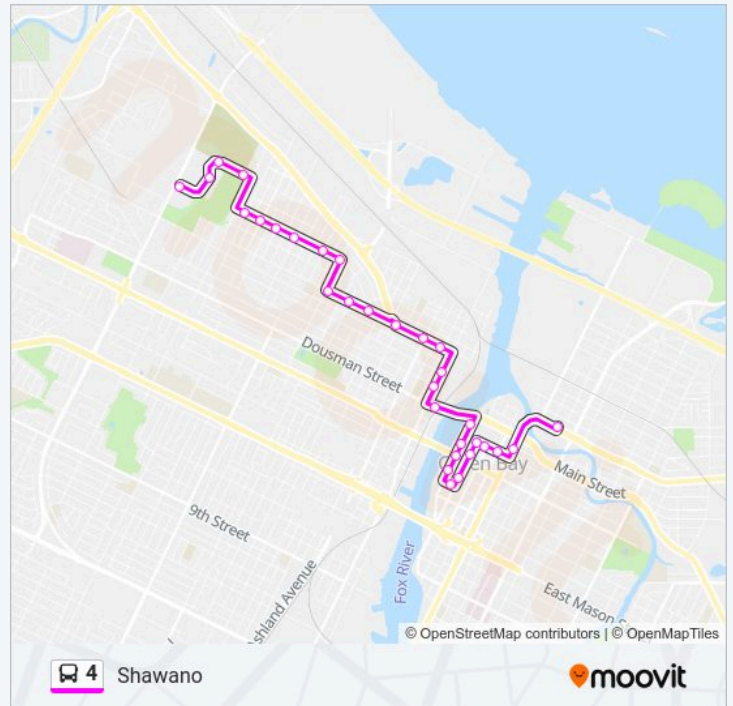

Line Summary:

Sw Corner Of Desnoyers St & Wilson Ave

Se Corner Of Desnoyers And Buchanan

Sw Corner Of Gray St & Desnoyers St

Se Corner Of Mather St & Gray St

Sw Corner Of Mather St & Norther Ave

S Side Of Mather @ Holzer St

Mather & Norwood

Mather & Ashland

Mather & Chestnut

Broadway & Elmore

Sw Corner Of N Broadway St & Kellogg St

201 Dousman St

Nw Corner Of Adm Flatley Ct & Washington St

Washington & Cherry

Nw Corner Of Walnut St & Washington St

Washington & Doty

Stuart & Adams

Se Corner Of Adams St & Doty St

N Adams St S Of Cherry St

Se Corner Of N Adams St & Pine St

Pine & Jefferson

Sw Corner Of Pine St & Madison St

Monroe & Bodart

Transportation Center

4 bus time schedules and route maps are available in an offline PDF at moovitapp.com. Use the Moovit App to see live bus times, train schedule or subway schedule, and step-by-step directions for all public transit in Green Bay.

© 2025 Moovit - All Rights Reserved