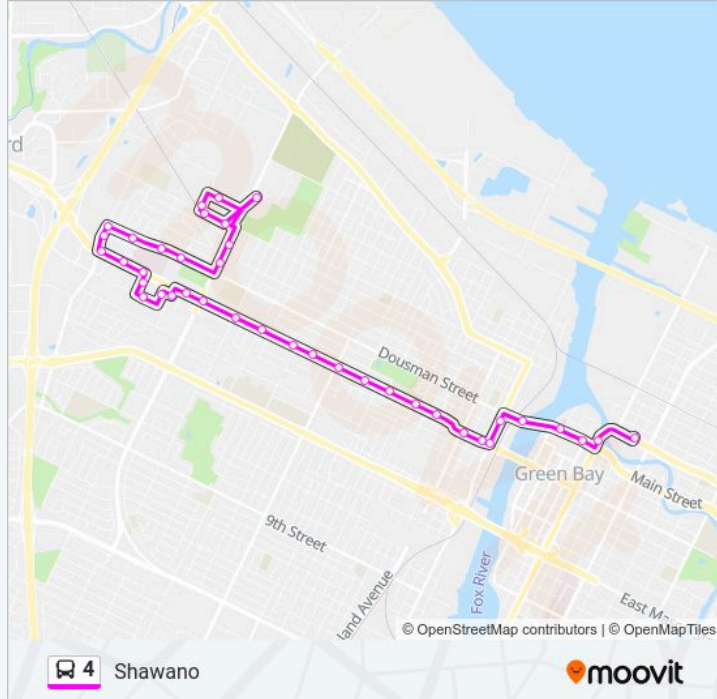

W Side Of Badger Ln Between Christina St & Badger St

N Side Of Badger St E Of Siegler St

E Side Of Siegler St Between Badger St & Shawano Ave

Shawano & Siegler

Shawano & Fellows

Ne Corner Of Shawano Ave & Taylor St

Taylor & Gary

Taylor & Dousman

Sw Corner Of Dousman St & Fellows Dr

S Side Of Dousman St E Of Steven St

Dousman & Murphy

E Side Of N Military Ave N Of Dousman St

E Side Of N Military Ave S Of Bond St

Stiles & Barc Industries

W Side Of Morley Rd S Of Stiles Rd

S Side Of Bond St E Of Morley Rd

Bond St & Bond Ct

Se Corner Of Moraine St & Military Ave Frontage Road

Direction: Inbound

31 stops

[VIEW LINE SCHEDULE](#)

Se Corner Of Moraine St & Military Ave Frontage Road

E Side Of Moraine Way Between Moraine Ter & Thomas St

S Side Of Moraine Way @ Thomas St

S Side Of Thomas St W Of N Locust St

S Side Of Desnoyers St Between N Platten St & N Locust St

Sw Corner Of Desnyers St & Royal Blvd.

Sw Corner Of Desnoyers St & Lark St

4 bus Time Schedule

Inbound Route Timetable:

Monday	6:17 AM-9:17 PM
Tuesday	6:17 AM-9:17 PM
Wednesday	6:17 AM-9:17 PM
Thursday	6:17 AM-9:17 PM
Friday	6:17 AM-9:17 PM
Saturday	8:17 AM-6:17 PM
Sunday	Not Operational

4 bus Info

Direction: Inbound

Stops: 31

Trip Duration: 21 min