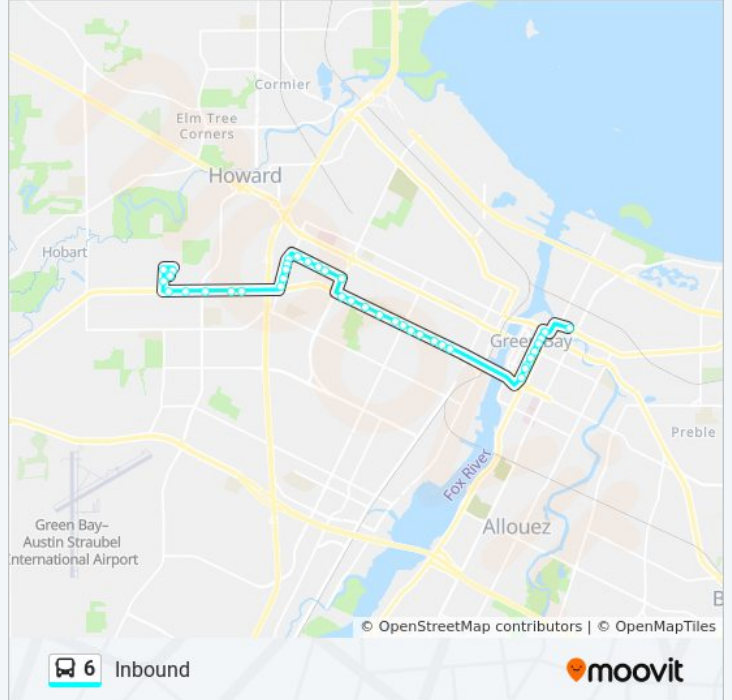

Direction: Inbound

39 stops

[VIEW LINE SCHEDULE](#)

Nwtc Campus

Nwtc Campus

Sw Corner Of Doe Tr & Country Club Rd

W Side Of Country Club Rd S Of Doe Tr

Mason & Country Club Rd

6 bus Info

Direction: Inbound

Stops: 39

Trip Duration: 64 min

Line Summary:

Mason & Ridge
 Mason & Meacham
 Mason & Oneida
 Mason & Marquette
 Mason & Gross
 Mason & Fourteenth
 Mason & Twelfth
 Mason & Tenth
 Madison & Chicago
 Madison & Crooks
 Madison & Moravian
 Madison & Doty
 Madison & Walnut
 N Madison St N Of Cherry St
 Madison & Pine
 Madison & Main
 Transportation Center

Direction: Outbound

39 stops

[VIEW LINE SCHEDULE](#)

Transportation Center
 Monroe & Elm
 Madison St South Of Main St
 N Madison St N Of Pine St
 Jefferson & Cherry
 Jefferson & Doty
 Jefferson & Stuart
 Jefferson & Crooks
 Jefferson & St John
 Mason & Twelfth
 Mason & Fourteenth
 Mason & Fifteenth

6 bus Info

Direction: Outbound

Stops: 39

Trip Duration: 26 min

Line Summary:

Mason & Gross

Mason & Marquette

Mason & Oneida