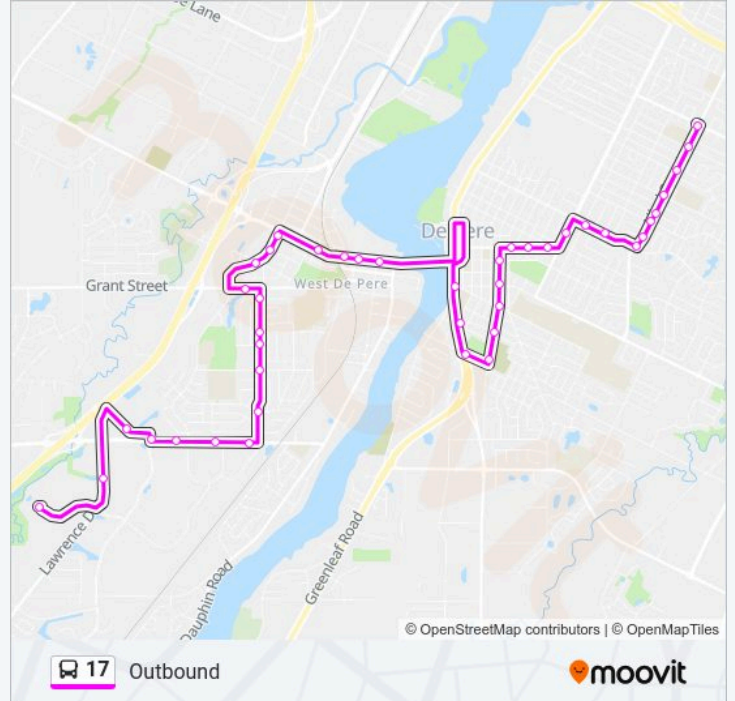

#### 17 bus Info

**Direction:** Outbound

**Stops:** 42

**Trip Duration:** 33 min

**Line Summary:**

Broadway & Merrill

Main & Fourth

Main & Fifth

Nw Corner Of Suburban Dr & Lourdes Ave

Suburban & Westwood

Suburban & Meadow View

N Side Of Scheuring Rd W Of Suburban Dr

N Side Of Scheuring Rd W Of Matthew Dr

N Side Of Scheuring Rd W Of 9th St

Ne Corner Of Scheuring Rd & American Blvd

De Pere Walmart Access Road

W Side Of Lawrence Dr S Of Scheuring Rd

End Of Employers Blvd

**Direction: Inbound**

30 stops

[VIEW LINE SCHEDULE](#)

End Of Employers Blvd

S Side Of Employers Blvd W Of Lawrence Dr

**17 bus Info**

Scheuring & Erickson

Se Corner Of Lost Dauphin Rd & Nicolet Pl

Lost Dauphin & Belle

Third & High

Third & Stewart

Third & Grant

Se Corner Of Reid St & 3rd St