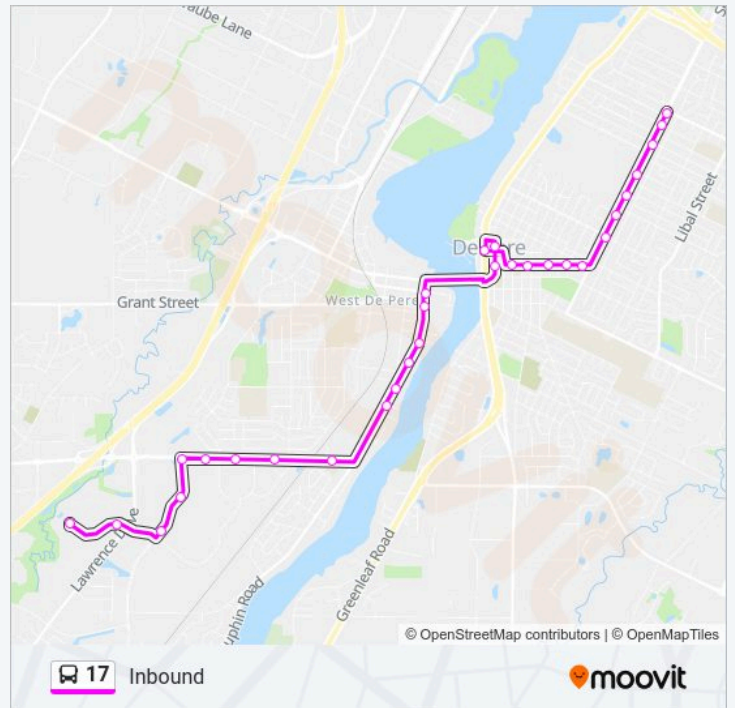

Scheuring & Erickson

Se Corner Of Lost Dauphin Rd & Nicolet Pl

Lost Dauphin & Belle

Third & High

Third & Stewart

Third & Grant

Se Corner Of Reid St & 3rd St

Se Corner Of George St & Wisconsin St

Shopko

Broadway & James

George & Superior

George & Erie

George & Winnebago

George & Adams

George & Franklin

Webster & Ridgeway

Webster & Summer Range

Webster & Ledgeview

Webster & Fairview

Webster & Briar

Webster & Arrowhead

Webster & Hoffman

Direction: Inbound

Stops: 30

Trip Duration: 19 min

Line Summary:

17 bus time schedules and route maps are available in an offline PDF at moovitapp.com. Use the Moovit App to see live bus times, train schedule or subway schedule, and step-by-step directions for all public transit in Green Bay.

© 2025 Moovit - All Rights Reserved