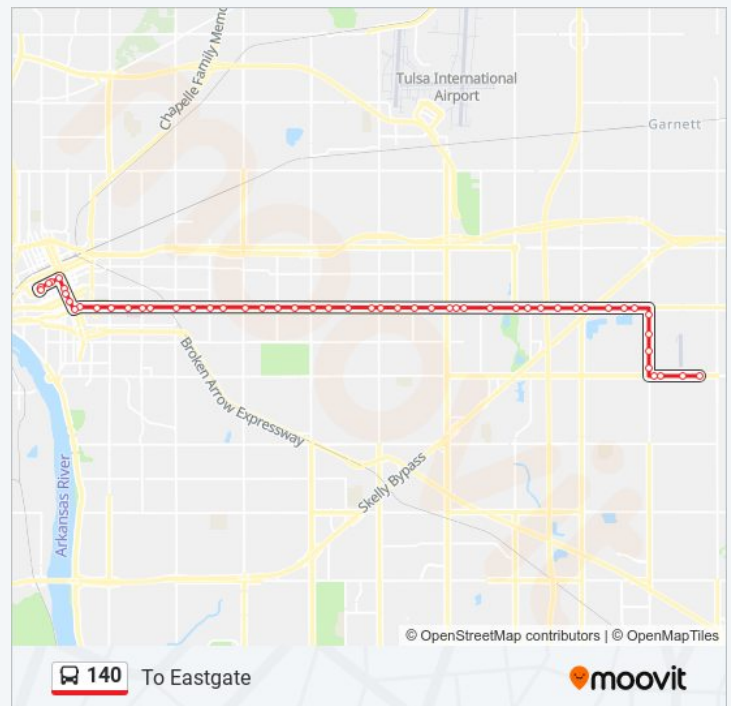

- (7607) 3rd St & Denver Ave Eb
- (7608) 3rd St & Boulder Ave Eb
- (7609) 3rd St & Main St Eb
- (7610) S Cincinnati Ave & E 3rd St S Eb
- (8242) Cincinnati Ave & 5th St Sb
- (8243) Cincinnati Ave & 6th St Sb
- (8244) Cincinnati Ave. & 8th St. Sb
- (7017) 10th St & Cincinnati Ave Eb
- (8246) 10th St & Detroit Ave Eb
- (8247) 11th St & Norfolk Ave Eb
- (8248) 11th St & Peoria Ave Eb
- (8249) 11th St & St. Louis Ave Eb
- (7021) 11st St. & Utica Ave. Eb
- (8250) 11th St & Victor Ave Eb
- (8251) 11th Street & Lewis Avenue Eb
- (8252) 11th St & Birmingham Ave Eb
- (8253) 11th St & Delaware Ave Eb
- (8254) 11th St & College Ave Eb
- (7022) 11st St. & Harvard Ave. Eb
- (8255) 11th St & Louisville Ave Eb
- (8256) 11th St & Pittsburg Ave Eb
- (8257) 11th St & Toledo Ave Eb
- (7048) 11th St. & Yale Ave. Eb
- (8139) 11th St & Darlington Ave Eb
- (8140) 11th St & Hudson Ave Eb
- (8437) 11th St & Norwood Ave Eb
- (8438) 11th St & Sheridan Rd Eb
- (8142) 11th St & 69th E Ave Eb
- (8143) 11th St & 73rd E Ave Eb
- (8144) 11th St & 77th E Ave Eb
- (7049) 11th St. & Memorial Dr. Eb
- (8439) 11th St & 83rd E Ave Eb
- (8145) 11th St & 85th E Ave Eb

Tuesday	6:00 AM - 6:15 PM
Wednesday	6:00 AM - 6:15 PM
Thursday	6:00 AM - 6:15 PM
Friday	6:00 AM - 6:15 PM
Saturday	6:00 AM - 6:15 PM

140 bus Info

Direction: To Eastgate

Stops: 52

Trip Duration: 53 min

Line Summary: