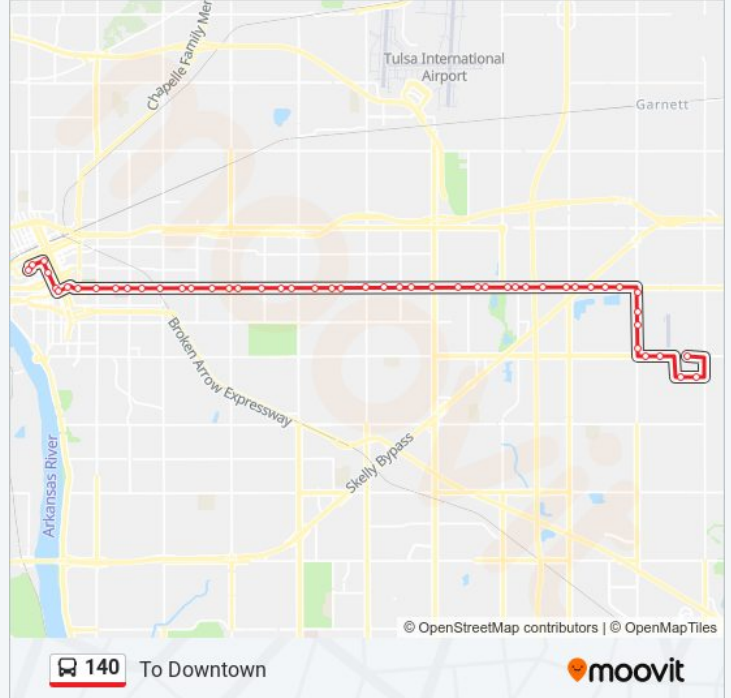

 140

To Downtown

Get The App

The 140 bus line (To Downtown) has 2 routes. For regular weekdays, their operation hours are:

(1) To Downtown: 5:43 AM - 6:33 PM (2) To Eastgate: 6:00 AM - 6:15 PM

Use the Moovit App to find the closest 140 bus station near you and find out when is the next 140 bus arriving.

**140 bus Info**

**Direction:** To Downtown

**Stops:** 50

**Trip Duration:** 57 min

**Line Summary:**

- (8166) 11th St & 76th E Ave Wb
- (8167) 11th St & 73rd E Ave Wb
- (8168) 11th St & 69th E Ave Wb
- (8169) 11th St & Sheridan Rd Wb
- (8170) 11th St & Joplin Ave Wb
- (8484) 11th St & Hudson Ave Wb
- (8171) 11th St & Darlington Ave Wb
- (7005) 11th St & Yale Ave Wb
- (8432) 11th St & Toledo Ave Wb
- (8286) 11th St & Pittsburgh Ave Wb
- (8287) 11th St & Jamestown Ave Wb
- (7006) 11th St & Harvard Ave Wb
- (8288) 11th St & Florence Ave Wb
- (8289) 11th St & Columbia Ave Wb
- (8290) 11th St & Birmingham Ave Wb
- (8433) 11th Street & Lewis Avenue Wb
- (8291) 11th St & Xanthus Ave Wb
- (7007) 11th St & Utica Ave Wb
- (8292) 11th St & St. Louis Ave Wb
- (8293) 11th St & Peoria Ave Wb
- (8294) 11th St & Frankfort Ave Wb
- (8295) 10th St & Elgin Ave Wb
- (7014) 10th St & Boston Ave Wb
- (8296) Boston Ave & 9th St Nb
- (8298) Boston Ave & 6th St Nb
- (8299) Boston Ave & 4th St Nb
- (7656) 3rd St & Boulder Ave Wb
- (7101) Das Bay 3