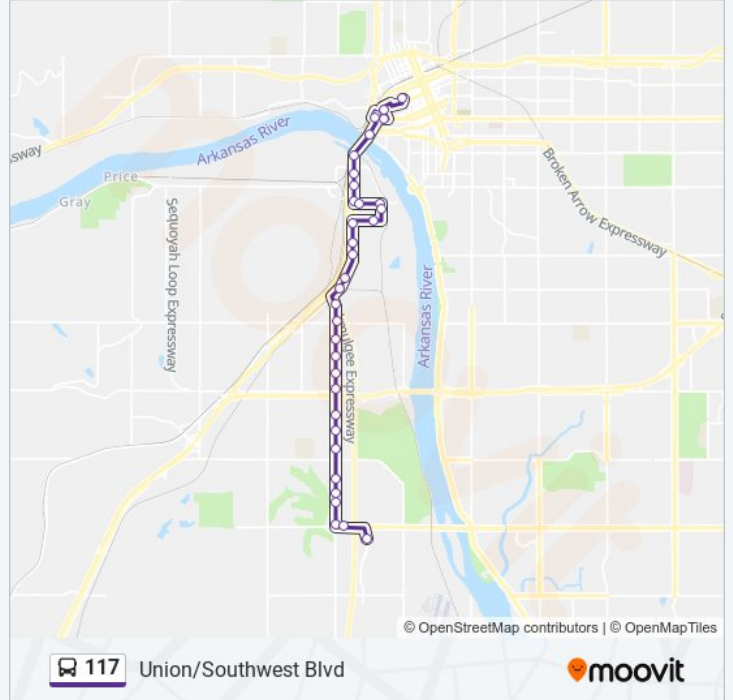

117 bus Info

Direction: To Downtown

Stops: 34

Trip Duration: 37 min

Line Summary:

- (8233) 23rd St & Maybelle Ave Nb
- (8234) 23rd St & Phoenix Ave Nb
- (6897) Southwest Blvd & 23rd St Nb
- (8235) Southwest Blvd & 21st St Nb
- (8236) Southwest Blvd & 17th St Nb
- (8237) Southwest Blvd & Ark River Nb
- (8238) Southwest Blvd & 12th St Nb
- (8239) 7th St & Southwest Blvd Nb
- (8193) Lawton Ave & 7th St Sb
- (6898) 7th St. & Osu Medical Center Eb
- (8240) Houston Ave & 3rd St Nb
- (7099) Das Bay 8

Direction: To T Hills

38 stops

[VIEW LINE SCHEDULE](#)

- (7099) Das Bay 8
- (8118) S Cheyenne Ave & W 5th St S Sb
- (8188) 6th St & Denver Ave Wb
- (8190) 6th St & Elwood Ave Wb
- (8191) 7th St & Houston Ave Sb
- (6899) Osu Medical Cntr Wb
- (8193) Lawton Ave & 7th St Sb
- (8194) Southwest Blvd & 12th St Sb
- (8195) Southwest Blvd & Ark River Sb
- (8196) Southwest Blvd & 17th St Sb
- (8197) Southwest Blvd & 20th St Sb
- (6900) 23rd St & Southwest Blvd Eb
- (8200) 25th St & Jackson Ave Sb
- (8201) 25th St & Phoenix Ave Sb
- (8202) Southwest Blvd & 25th St Sb
- (6901) Goodwill & Southwest Blvd Sb
- (8203) Southwest Blvd & 31st St Sb