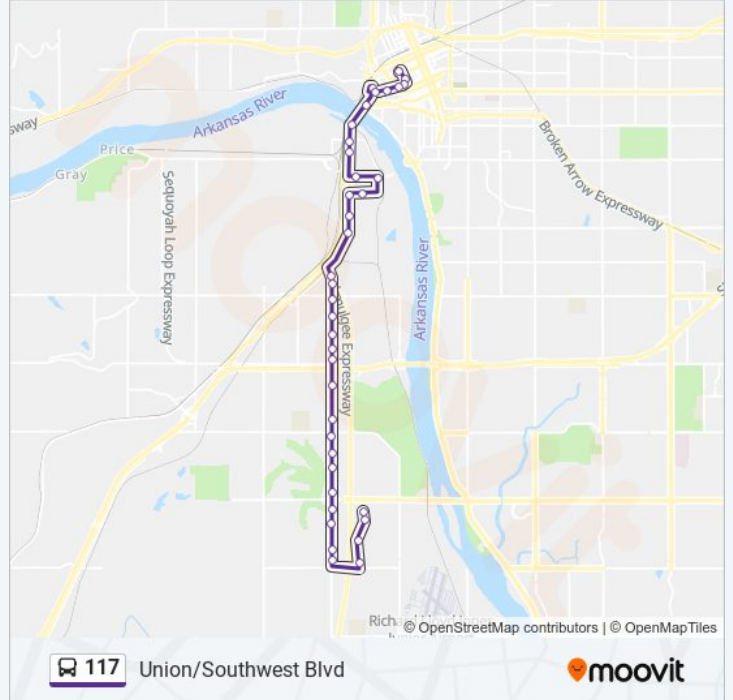

117 bus Info

Direction: To Downtown

Stops: 34

Trip Duration: 37 min

Line Summary:

- (8233) 23rd St & Maybelle Ave Nb
- (8234) 23rd St & Phoenix Ave Nb
- (6897) Southwest Blvd & 23rd St Nb
- (8235) Southwest Blvd & 21st St Nb
- (8236) Southwest Blvd & 17th St Nb
- (8237) Southwest Blvd & Ark River Nb
- (8238) Southwest Blvd & 12th St Nb
- (8239) 7th St & Southwest Blvd Nb
- (8193) Lawton Ave & 7th St Sb
- (6898) 7th St. & Osu Medical Center Eb
- (8240) Houston Ave & 3rd St Nb
- (7099) Das Bay 8

Direction: To T Hills

38 stops

[VIEW LINE SCHEDULE](#)

- (7099) Das Bay 8
- (8118) S Cheyenne Ave & W 5th St S Sb
- (8188) 6th St & Denver Ave Wb
- (8190) 6th St & Elwood Ave Wb
- (8191) 7th St & Houston Ave Sb
- (6899) Osu Medical Cntr Wb
- (8193) Lawton Ave & 7th St Sb
- (8194) Southwest Blvd & 12th St Sb
- (8195) Southwest Blvd & Ark River Sb
- (8196) Southwest Blvd & 17th St Sb
- (8197) Southwest Blvd & 20th St Sb
- (6900) 23rd St & Southwest Blvd Eb
- (8200) 25th St & Jackson Ave Sb
- (8201) 25th St & Phoenix Ave Sb
- (8202) Southwest Blvd & 25th St Sb
- (6901) Goodwill & Southwest Blvd Sb
- (8203) Southwest Blvd & 31st St Sb

117 bus Info

Direction: To T Hills

Stops: 38

Trip Duration: 44 min

Line Summary:

- (8204) Union Pl & 37th Pl Sb
- (8205) Union Ave & 39th St Sb
- (6902) Union Ave & 41st St Sb
- (8207) Union Ave & 44th St Sb
- (8208) Union Ave & 46th Pl Sb
- (8209) Union Ave & 49th St Sb
- (6903) Union Ave & 51st St Sb
- (8211) Union Ave & Skelly Dr Sb
- (8212) Union Ave & 57th St Sb
- (6904) Union Ave & 61st St Sb
- (7314) Union Ave & 63rd St Sb
- (7315) Union Ave & 66st St Sb
- (7316) Union Ave & 71st St Sb
- (8213) Union Ave & 71st St Sb
- (8214) Union Ave & 73rd St Sb
- (8215) Union Ave & 78th St Sb
- (8216) Union Ave & 81st St Sb
- (8218) Olympia Ave & 81st St Sb
- (8220) Olympia Ave & 77th St Sb
- (8221) Olympia Ave & Town Center Dr. Sb
- (6892) Olympia Ave & Lowes Nb