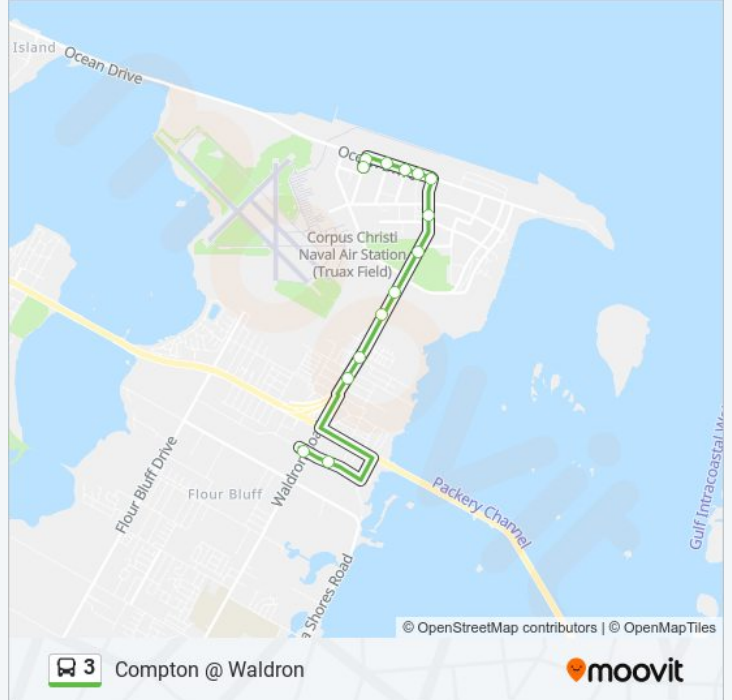

Use the Moovit App to find the closest 3 bus station near you and find out when is the next 3 bus arriving.

### Direction: Compton @ Waldron

14 stops

[VIEW LINE SCHEDULE](#)

- 3rd @ Bldg 8
- 2581-Crecy @ Ocean
- 2582-Ocean @ 4th Stre
- 2583-Ocean @ Midway
- 2584-Ocean @ 5th Street
- 2585-Ocean @ Lexington
- 584-Lexington @ Ave E
- 585-Lexington @ Church
- 586-Lexington @ 1st
- 587-Nas @ Southgate
- 605-Nas Drive @ Skipper
- 606-Nas Drive @ Scotland
- Flour Bluff Heb Plus
- Compton @ Waldron

### 3 bus Info

**Direction:** Compton @ Waldron

**Stops:** 14

**Trip Duration:** 13 min

**Line Summary:**

**Direction: Compton @ Waldron**

3 stops

[VIEW LINE SCHEDULE](#)

**3 bus Info**

**Direction:** Compton @ Waldron

**Stops:** 3

**Trip Duration:** 30 min

**Line Summary:**

**Direction: Crecy @ Bldg 8**  
 19 stops  
[VIEW LINE SCHEDULE](#)

- Compton @ Waldron
- 705-Spid @ Sunburst
- 661-Waldron @ Spid
- 662-Waldron @ Lakeside
- 663-Nas Drive @ Webb
- 664-Nas Drive @ Jester
- 665-Nas Drive @ Skipper
- 588-Lexington @Southgate
- 589-Lexington@Armedforce
- 590-Lexington @ Church
- 591-Lexington @ Chapel
- 595-Lexington @ Ave E
- Ave D @ Lexington
- 486-Ave D @ 5th
- 488-Ave D @ Bldg 250
- 489-Ave D @ 4th Street
- 490-Ave D @ 3rd
- 475-3rd @Def Logistics