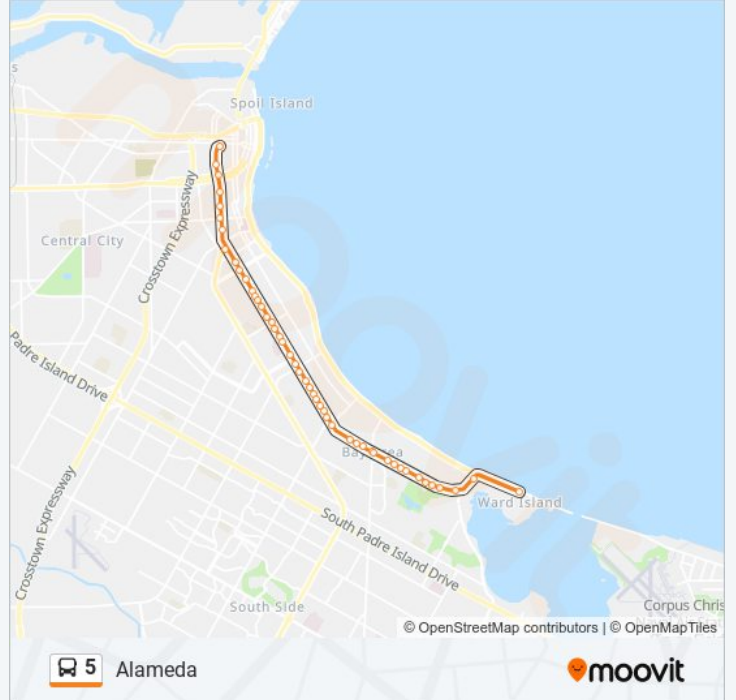

- 415-Alameda @ Sorrell
- 416-Alameda @Chamberlain
- 417-Alameda @ Mcclendon
- 418-Alameda @ Mccall
- 419-Alameda@ Glazebrook
- Alameda @ Texantrail
- 421-Alameda @ Drs. Regional
- 422-Alameda Pediatrics
- 423-Alameda @Driscoll
- 425-Alameda@Cunningham
- 427-Alameda @Hopper St
- 428-Alameda @ Doddridge
- 430-Alameda @ Peerman
- 431-Alameda @Santamonica
- 432-Alameda @ Williamson
- 433-Alameda @ Dolphin
- 434-Alameda @ Coral
- 435-Alameda @ Carmel
- 436-Alameda @ Everhart
- 437-Alameda @ Robert
- 440-Alameda @ Sheridan
- 441-Alameda @ Pennington
- 442-Alameda@Meadowbrook
- Alameda @ Airline
- 444-Alameda @ Airline
- 445-Alameda @ Ronson
- 446-Alameda @ Evergreen
- 447-Alameda @ Greenway
- 448-Alameda @ Handover
- 450-Alameda @ Palmetto
- 451-Alameda @ Claremore
- 452-Alameda @ Glenmore
- 453-Alameda @ Waverly