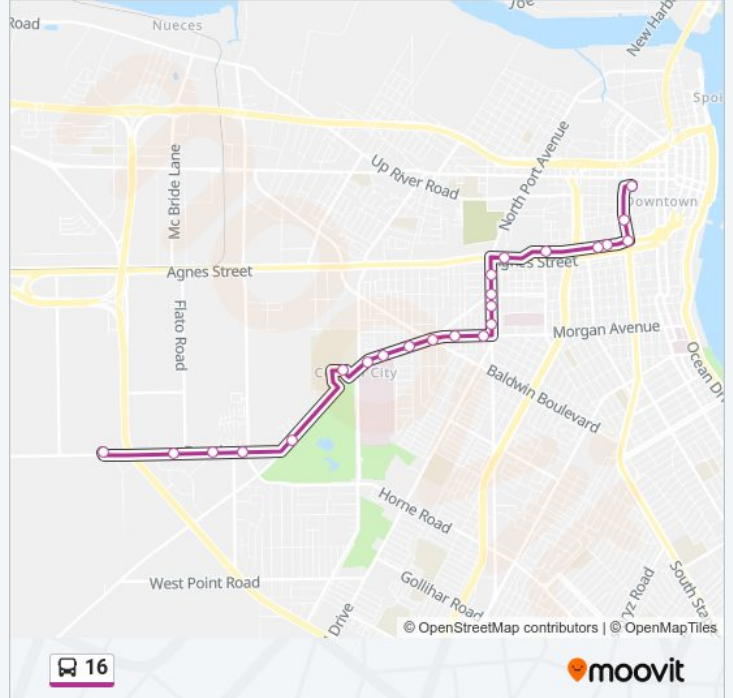

## Staples Street Station

Get The App

The 16 bus line (Staples Street Station) has 2 routes. For regular weekdays, their operation hours are:

(1) Staples Street Station: 6:45 AM - 7:45 PM (2) : 6:15 AM - 7:15 PM

### 16 bus Info

**Direction:** Staples Street Station

**Stops:** 29

**Trip Duration:** 25 min

**Line Summary:**

188-Agnes @ 19th  
 189-Agnes @ 17th  
 192-Agnes @ 12th  
 193-Agnes @ Sth Alameda  
 296-Staples @ Laredo  
 298-Staples @ Blucher  
 Staples Street Station Bay E

**Direction:**

23 stops  
[VIEW LINE SCHEDULE](#)

Staples Street Station Bay E  
 302-Staples @ Mussett  
 304-Staples @ Laredo  
 194-Laredo @ 10th  
 1638-Laredo @ 12th  
 198-Laredo @ 19th  
 200-Agnes @ Bluntzer  
 201-Port @ Mary  
 202-Port @ Ruth  
 903-1005 Port  
 Port @ Morgan  
 1130-Morgan @ Bright  
 1131-Morgan @ Espinosa  
 Baldwin @ Morgan  
 1132-Morgan @ Virginia  
 206-Morgan @ Balboa  
 207-Morgan @ Vera Cruz  
 Del Mar West Campus

**16 bus Info**

**Direction:**  
**Stops:** 23  
**Trip Duration:** 22 min  
**Line Summary:**

5-Old Brownsville @Manana

2-Bear Ln@ Green Point

1-Bear Ln@Green Gate

6-Bear Ln @Flato Cc Food Bank

Rta Operations