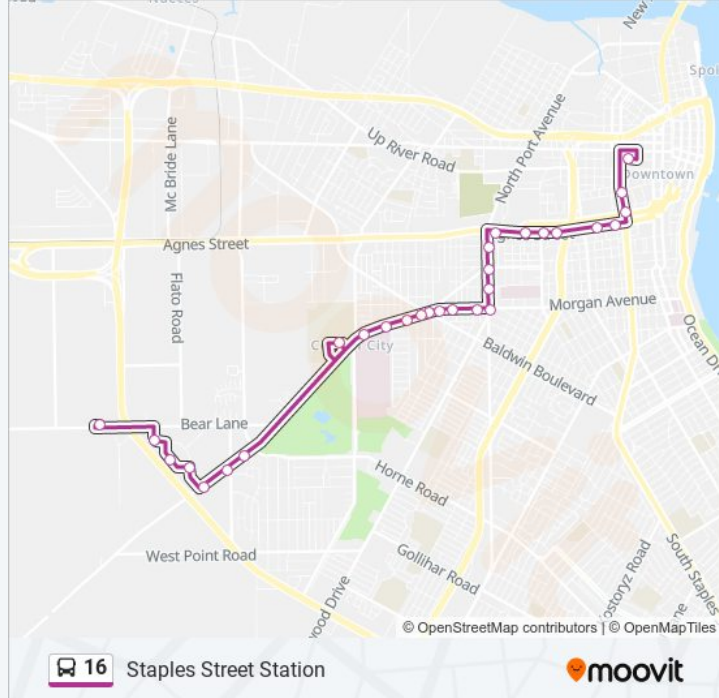

## Staples Street Station

Get The App

The 16 bus line (Staples Street Station) has 2 routes. For regular weekdays, their operation hours are:

(1) Staples Street Station: 6:45 AM - 7:45 PM (2) : 6:15 AM - 7:15 PM

### 16 bus Time Schedule

Staples Street Station Route Timetable:

Sunday	7:45 AM - 6:45 PM
Monday	6:45 AM - 7:45 PM
Tuesday	6:45 AM - 7:45 PM
Wednesday	6:45 AM - 7:45 PM
Thursday	6:45 AM - 7:45 PM
Friday	6:45 AM - 7:45 PM
Saturday	7:45 AM - 6:45 PM

### 16 bus Info

**Direction:** Staples Street Station

**Stops:** 29

**Trip Duration:** 25 min

**Line Summary:**

188-Agnes @ 19th  
 189-Agnes @ 17th  
 192-Agnes @ 12th  
 193-Agnes @ Sth Alameda  
 296-Staples @ Laredo  
 298-Staples @ Blucher  
 Staples Street Station Bay E

**Direction:**

23 stops  
[VIEW LINE SCHEDULE](#)

Staples Street Station Bay E  
 302-Staples @ Mussett  
 304-Staples @ Laredo  
 194-Laredo @ 10th  
 1638-Laredo @ 12th  
 198-Laredo @ 19th  
 200-Agnes @ Bluntzer  
 201-Port @ Mary  
 202-Port @ Ruth  
 903-1005 Port  
 Port @ Morgan  
 1130-Morgan @ Bright  
 1131-Morgan @ Espinosa  
 Baldwin @ Morgan  
 1132-Morgan @ Virginia  
 206-Morgan @ Balboa  
 207-Morgan @ Vera Cruz  
 Del Mar West Campus