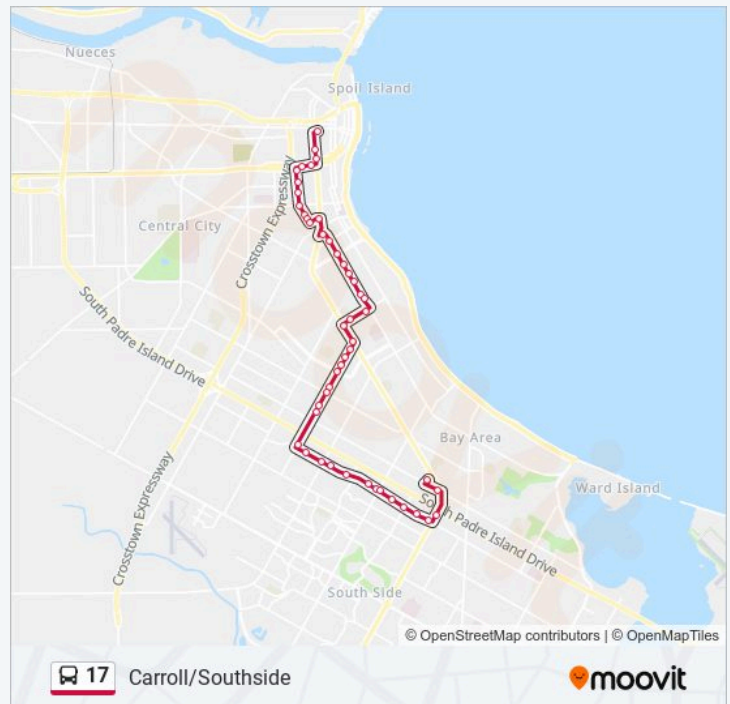

548-Alameda @ Louisiana

550-Alameda @ Del Mar

Wednesday	7:00 AM - 7:00 PM
Thursday	7:00 AM - 7:00 PM
Friday	7:00 AM - 7:00 PM
Saturday	8:00 AM - 7:00 PM

17 bus Info

Direction: Staples Street Station

Stops: 48

Trip Duration: 50 min

Line Summary:

Alameda @ Clifford

751-Booty @ Alameda

1639-Mckenzie @Brownlee

752-Brownlee @ Booty

753-Brownlee @ Elizabeth

754-Brownlee @ Morgan