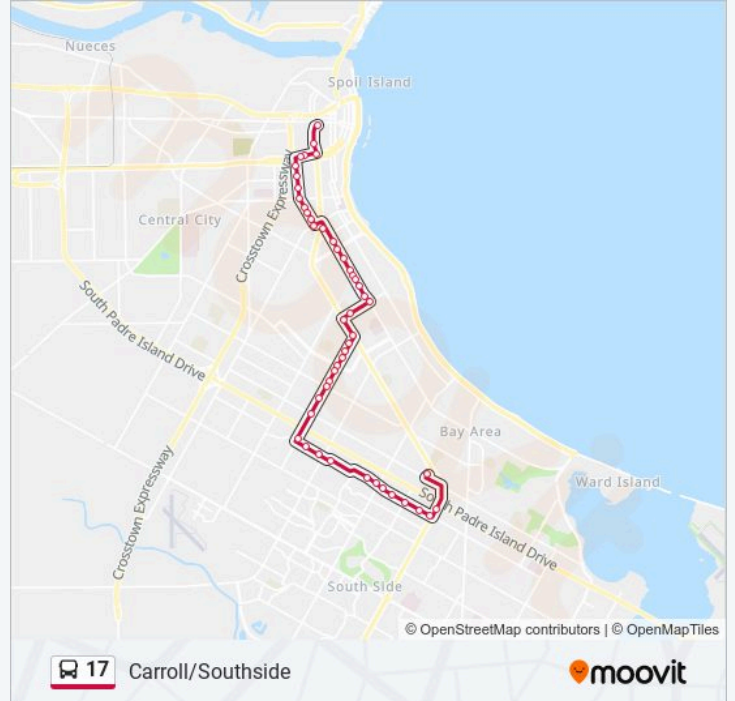

Use the Moovit App to find the closest 17 bus station near you and find out when is the next 17 bus arriving.

Direction: Southside Station

48 stops

[VIEW LINE SCHEDULE](#)

- Staples Street Station Bay D
- 302-Staples @ Mussett
- 304-Staples @ Laredo
- 194-Laredo @ 10th
- 1638-Laredo @ 12th
- 287-Brownlee @ Marguerite
- 288-Brownlee @ Coleman
- 289-Brownlee @ Buford
- 290-Brownlee @ Morgan
- 745-Brownlee @ Elizabeth
- 746-Brownlee @ Amistad
- 747-Brownlee @ Nueces Center
- Ayers @ Brownlee
- Alameda @ Clifford
- 411-Alameda @ Atlantic
- 412-Alameda @ Louisiana
- 413-Alameda @ Texas
- 415-Alameda @ Sorrell
- 416-Alameda @ Chamberlain
- 417-Alameda @ McClendon
- 418-Alameda @ McCall

Everhart @ Corona

885-Williams @ Everhart

884-Williams @ Nelson

887-Williams @ Bettyjean

888-Williams @ Burton

889-Williams @ Staples

1041-Staples @ Moore Plaza

Southside Station Bay D

17 Carroll/Southside

Direction: Staples Street Station

48 stops

[VIEW LINE SCHEDULE](#)

Southside Station Bay D

853-Macardle @ Staples

17 bus Time Schedule

Staples Street Station Route Timetable:

548-Alameda @ Louisiana

550-Alameda @ Del Mar

Wednesday	7:00 AM - 7:00 PM
Thursday	7:00 AM - 7:00 PM
Friday	7:00 AM - 7:00 PM
Saturday	8:00 AM - 7:00 PM

17 bus Info

Direction: Staples Street Station

Stops: 48