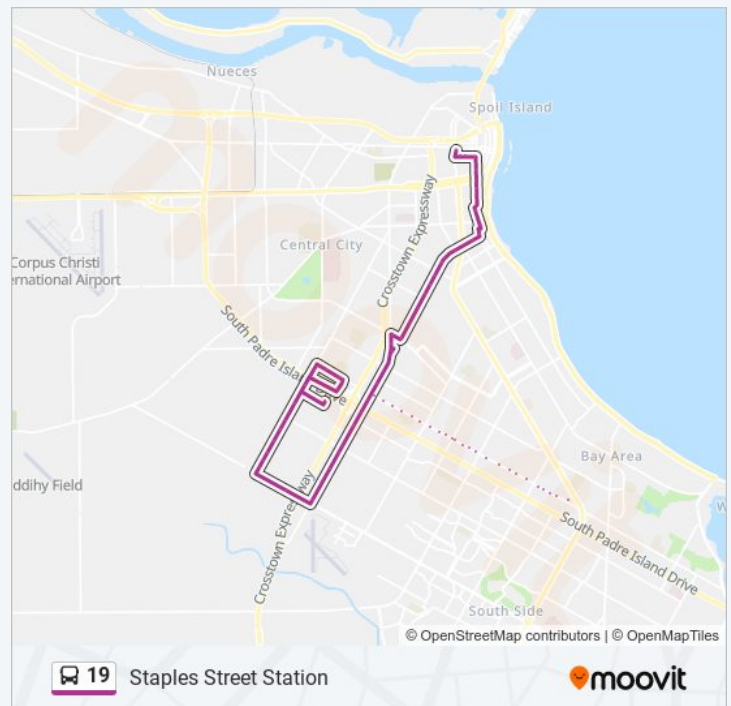

Sunday	7:50 AM - 7:25 PM
Monday	5:25 AM - 9:25 PM
Tuesday	5:25 AM - 9:25 PM
Wednesday	5:25 AM - 9:25 PM
Thursday	5:25 AM - 9:25 PM
Friday	5:25 AM - 9:25 PM
Saturday	7:50 AM - 7:25 PM

19 bus Info

Direction: Staples Street Station

Stops: 47

Trip Duration: 52 min

Line Summary:

500-Ayers @ Del Mar College

Ayers @ Baldwin

503-Ayers @ 18th

Ayers @ Brownlee

1906-Ayers@Lawnviewfars

1515-Lipan @ Waco

Staples Street Station Bay A

Direction: Wal Mart

40 stops

[VIEW LINE SCHEDULE](#)

Staples Street Station Bay A

1504-Leopard @ Carrizo

321-Tancahua @ Leopard