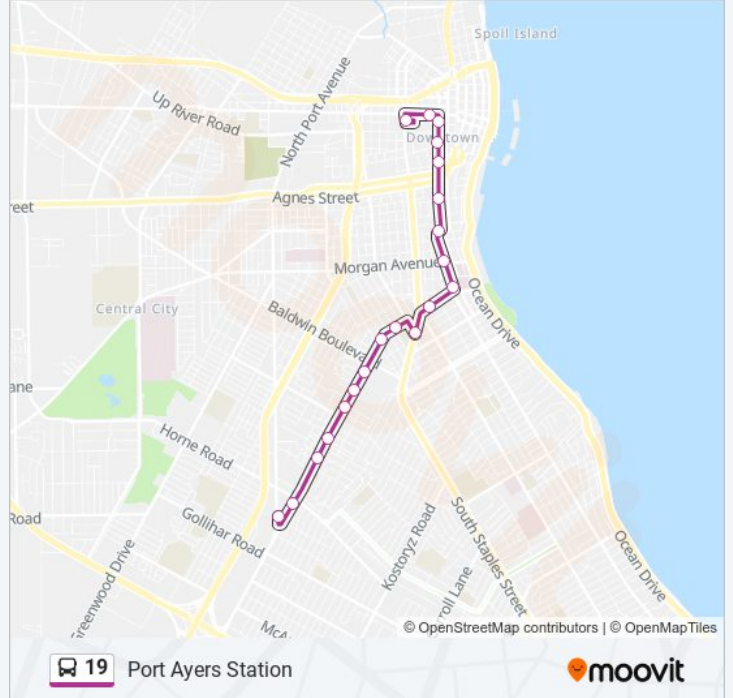

Port Ayers Station

Get The App

The 19 bus line (Port Ayers Station) has 4 routes. For regular weekdays, their operation hours are:
(1) Port Ayers Station: 9:30 PM(2) Southside Station: 5:30 AM - 8:30 PM(3) Staples Street Station: 5:25 AM - 9:25 PM(4) Wal Mart: 5:00 AM - 9:00 PM

Use the Moovit App to find the closest 19 bus station near you and find out when is the next 19 bus arriving.

Direction: Port Ayers Station

20 stops

[VIEW LINE SCHEDULE](#)

- Staples Street Station Bay A
- 1504-Leopard @ Carrizo
- 321-Tancahua @ Leopard
- 322-Tancahua @ Comanche
- 323-Tancahua @ Kinney
- 325-Tancahua @ Park
- 327-Santa Fe @ Hancock
- 329-Santa Fe @ Morgan
- Santa Fe @ Ayers
- 509-Ayers @ 7th
- Staples @ Brownlee
- 510-Ayers @ 15th
- 511-Ayers @ 17th
- Ayers @ Baldwin
- 516-Ayers @ Del Mar College
- 517-Ayers @ Edwards
- 520-Ayers @ Arlington
- 556-Ayers @ Painter
- 559-Ayers @ Horne
- Port Ayers Station Bay D

19 bus Time Schedule

Port Ayers Station Route Timetable:

Sunday	7:30 PM
Monday	9:30 PM
Tuesday	9:30 PM
Wednesday	9:30 PM
Thursday	9:30 PM
Friday	9:30 PM
Saturday	7:30 PM

19 bus Info

Direction: Port Ayers Station

Stops: 20

Trip Duration: 20 min

Line Summary:

Direction: Southside Station

48 stops

[VIEW LINE SCHEDULE](#)

Staples Street Station Bay A

1504-Leopard @ Carrizo