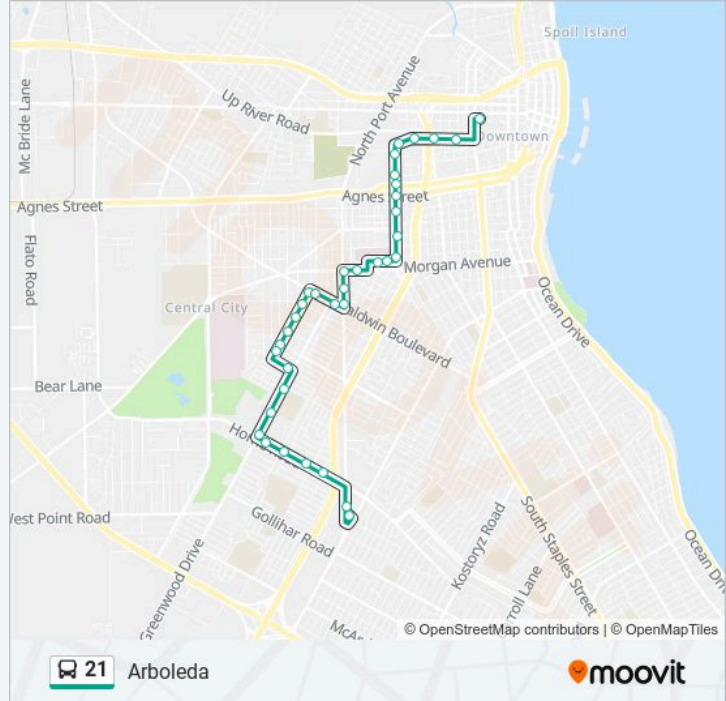

Trip Duration: 8 min

Line Summary:

Direction: Port Ayers Station Bay E

30 stops

[VIEW LINE SCHEDULE](#)

Staples Street Station Bay C

269-Comanche @ Samrankin

271-Comanche @ Brownlee

Port Ayers Station Bay E

Direction: Staples Street Station Bay C

36 stops

[VIEW LINE SCHEDULE](#)

Port Ayers Station Bay E

945-Port @ Post Office

84-Horne @ Rambler

85-Horne @ Niagara

21 bus Info

Direction: Staples Street Station Bay C

Stops: 36

Trip Duration: 25 min

Line Summary:

149-Baldwin @ Lamar

178-Port @ Baldwin

179-Port @ Brannan

257-19th @ Laredo

259-19th @ Mussett

260-19th @ Caldwe

2274-Comanche @ 19th

263-Comanche @ Coke

264-Comanche @ Crosstown

266-Comanche @ Samrankin

Staples Street Station Bay C