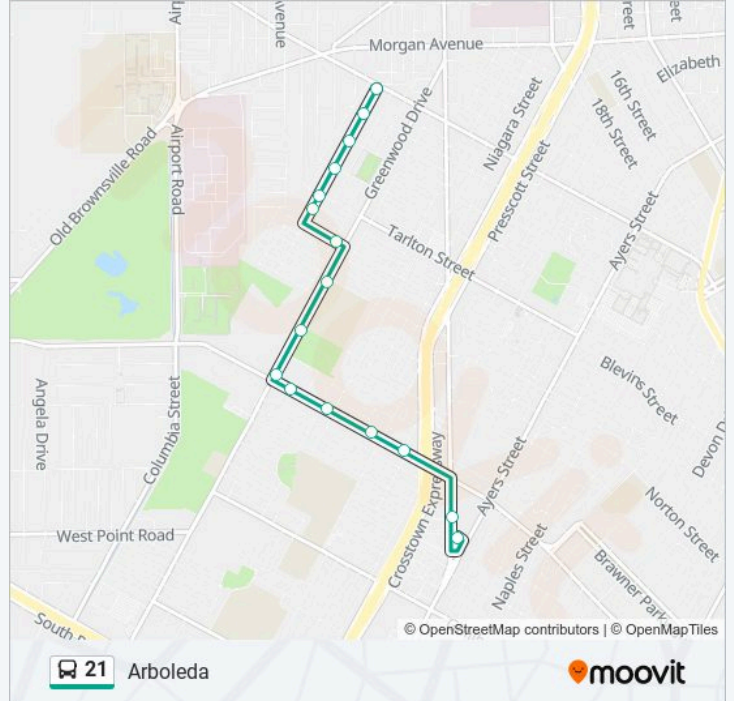

Use the Moovit App to find the closest 21 bus station near you and find out when is the next 21 bus arriving.

Direction: Carver at Baldwin

16 stops

[VIEW LINE SCHEDULE](#)

Port Ayers Station Bay E

945-Port @ Post Office

Sunday	7:28 PM
Monday	Not Operational
Tuesday	Not Operational
Wednesday	Not Operational
Thursday	Not Operational
Friday	Not Operational
Saturday	7:28 PM

21 bus Info

Direction: Carver at Baldwin

Stops: 16

Trip Duration: 8 min

Line Summary:

Direction: Port Ayers Station Bay E

30 stops

[VIEW LINE SCHEDULE](#)

Staples Street Station Bay C

269-Comanche @ Samrankin

271-Comanche @ Brownlee

273-Comanche @ Coke

2272-Comanche @ 19th Street

275-19th @ Howard

277-19th @ Rr

278-19th @ Agnes

279-19th @ Morris

281-19th @ Hancock

283-19th @ Hospital