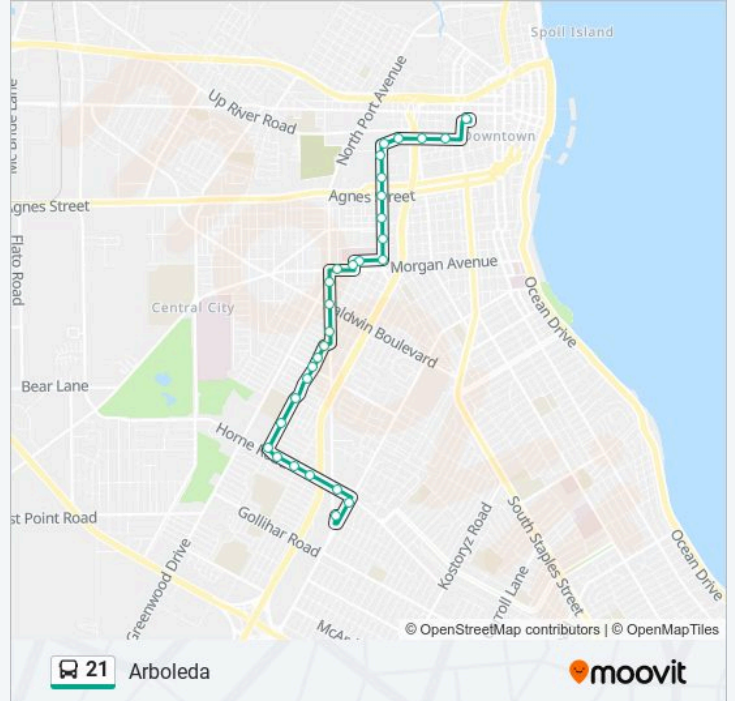

Trip Duration: 8 min

Line Summary:

Direction: Port Ayers Station Bay E

30 stops

[VIEW LINE SCHEDULE](#)

Staples Street Station Bay C

269-Comanche @ Samrankin

271-Comanche @ Brownlee

21 bus Info

Direction: Port Ayers Station Bay E

Stops: 30

Trip Duration: 25 min

Line Summary:

172-Mcarthur @Montgomery

173-Mcarthur @ Tarlton

174-Mcarthur @ Nogales

176-Mcarthur @ Belton

177-Mcarthur @ Burnett

26-Macarthur @ Horne

27-1821 Horne

28-Horne @ Prescott

42-Horne @ Vitemb

43-Horne @ Port

559-Ayers @ Horne

Port Ayers Station Bay E

Direction: Staples Street Station Bay C

36 stops

[VIEW LINE SCHEDULE](#)

Port Ayers Station Bay E

945-Port @ Post Office

84-Horne @ Rambler

85-Horne @ Niagara