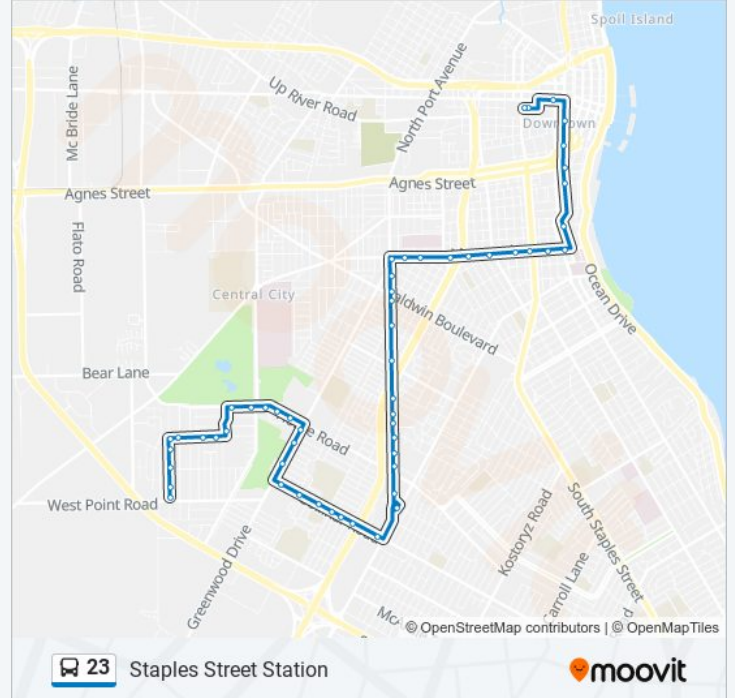

Staples Street Station

Get The App

The 23 bus line (Staples Street Station) has 2 routes. For regular weekdays, their operation hours are:

(1) Staples Street Station: 5:42 AM - 7:12 PM (2) West Point @ Molina: 5:30 AM - 7:30 PM

Use the Moovit App to find the closest 23 bus station near you and find out when is the next 23 bus arriving.

Direction: Staples Street Station

54 stops

[VIEW LINE SCHEDULE](#)

- West Point @ Molina
- 90-4611 Molina @W.Point
- 91-Molina @ Villarreal
- 92-4350 Molina
- 93-Molina @ Bloomington
- 94-Bloomington@Barrera
- 95-Bloomington @ Jose
- 100-Bloomington @Valdez
- 1642-Theresa @ Mendoza
- 18-Horne @ Teresa
- 19-1215 Horne @Columbia
- 20- Horne Past Columbia
- 21-Horne @ Lulac #1
- 22-Horne @ Lulac #2
- 136-Greenwood @ Horne
- 138-Greenwood @ Hudson
- 140-Greenwood @ Karen
- 32-Gollihar @ Falkinson
- 33-Gollihar @ Shaw
- 34-Gollihar @ Bernadino
- 60-Gollihar @ Prescott
- 61-Gollihar @ Larkspur

23 bus Info

Direction: Staples Street Station

Stops: 54

Trip Duration: 43 min

Line Summary:

1641-Gollihar @ Vestal

62-Gollihar @ Ayers

Port Ayers Station Bay J

318-Carancahua @ Agnes

319-Carancahua @ Kinney

320-Carancahua @ Lipan

1355-Leopard @ Tancahua

Staples Street Station Bay F

Direction: West Point @ Molina

43 stops

[VIEW LINE SCHEDULE](#)