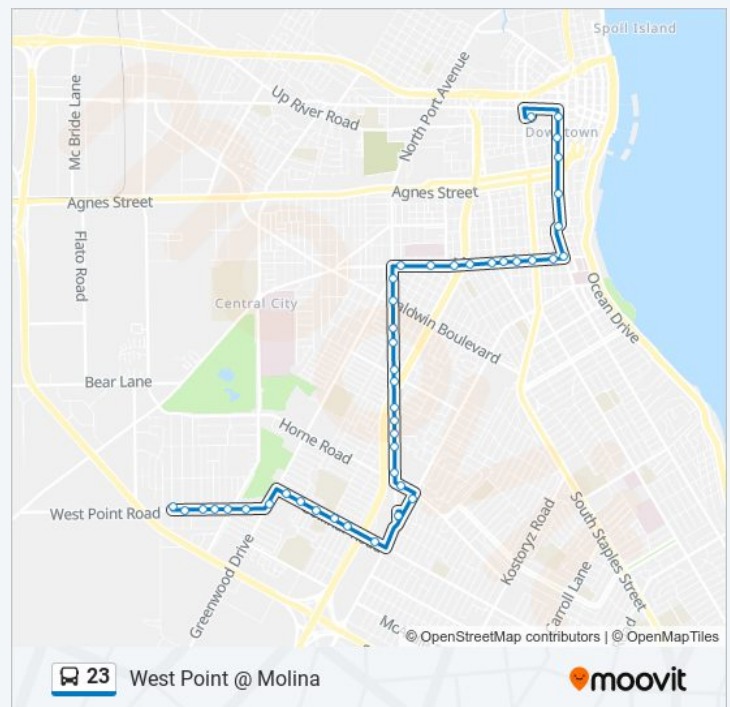

Use the Moovit App to find the closest 23 bus station near you and find out when is the next 23 bus arriving.

Direction: Staples Street Station

54 stops

[VIEW LINE SCHEDULE](#)

- West Point @ Molina
- 90-4611 Molina @W.Point
- 91-Molina @ Villarreal
- 92-4350 Molina
- 93-Molina @ Bloomington
- 94-Bloomington@Barrera
- 95-Bloomington @ Jose
- 100-Bloomington @Valdez
- 1642-Theresa @ Mendoza
- 18-Horne @ Teresa
- 19-1215 Horne @Columbia
- 20- Horne Past Columbia
- 21-Horne @ Lulac #1
- 22-Horne @ Lulac #2
- 136-Greenwood @ Horne
- 138-Greenwood @ Hudson
- 140-Greenwood @ Karen
- 32-Gollihar @ Falkinson
- 33-Gollihar @ Shaw
- 34-Gollihar @ Bernadino
- 60-Gollihar @ Prescott
- 61-Gollihar @ Larkspur

23 bus Info

Direction: Staples Street Station

Stops: 54

Trip Duration: 43 min

Line Summary:

1641-Gollihar @ Vestal

62-Gollihar @ Ayers

Port Ayers Station Bay J

318-Carancahua @ Agnes

319-Carancahua @ Kinney

320-Carancahua @ Lipan

1355-Leopard @ Tancahua

Staples Street Station Bay F

Direction: West Point @ Molina

43 stops

[VIEW LINE SCHEDULE](#)

23 bus Info

Direction: West Point @ Molina

Stops: 43

Trip Duration: 42 min

Line Summary:

81-Gollihar @ Dillon

82-Gollihar @ Larkspur

83-Gollihar @ Prescott