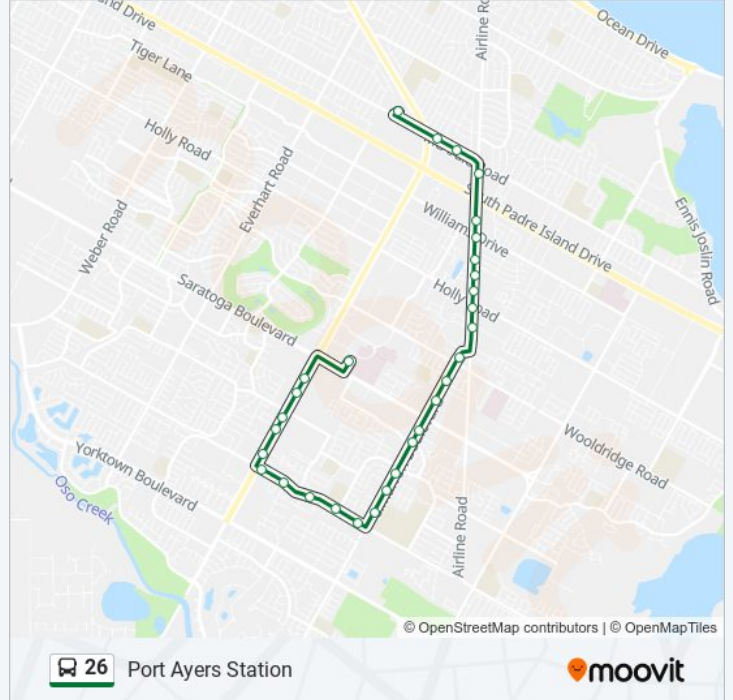

Port Ayers Station

Get The App

The 26 bus line (Port Ayers Station) has 2 routes. For regular weekdays, their operation hours are:
 (1) Port Ayers Station: 6:35 AM - 7:35 PM (2) Staples Street Station: 6:00 AM - 7:00 PM
 Use the Moovit App to find the closest 26 bus station near you and find out when is the next 26 bus arriving.

26 bus Info

Direction: Port Ayers Station

Stops: 30

Trip Duration: 30 min

Line Summary:

2561-Airline @ Candlewood
 2562-Airline @ Vincent
 2563-Airline @ Williams
 2564-Airline @ Lowes
 2565-Airline @ Gulfway
 837-Mcardle @ Sunrise Mall
 838-Mcardle @ Airline
 Southside Station Bay B

Direction: Staples Street Station

40 stops
[VIEW LINE SCHEDULE](#)

Southside Station Bay G
 853-Macardle @ Staples
 854-Mcardle @ the Shops at La
 855-Mcardle @ Sunrise Mall
 856-Mcardle @ Airline
 783-Airline @ Mcardle
 784-Airline @ Spid
 785-Airline @ Williams
 786-Airline @ Orangewood
 787-Airline@Hiddenoaksi
 788-Airline@Hiddenoaksii
 Airline @ Holly
 790-Airline @ Wilderock
 791-Cimarron
 1812-Cimarron @ Coppedge
 1813-Cimarron @ Bradley
 1814-Cimarron
 1051-Cimarron @ Saratoga

26 bus Info

Direction: Staples Street Station
Stops: 40
Trip Duration: 33 min
Line Summary:

1815-Cimarron @ Dunbarton

2524-Cimarron

2525-Cimarron

2526-Cimarron @ Megan

2528-3701 Cimarron

2529-Lipes @ Lipes Apts