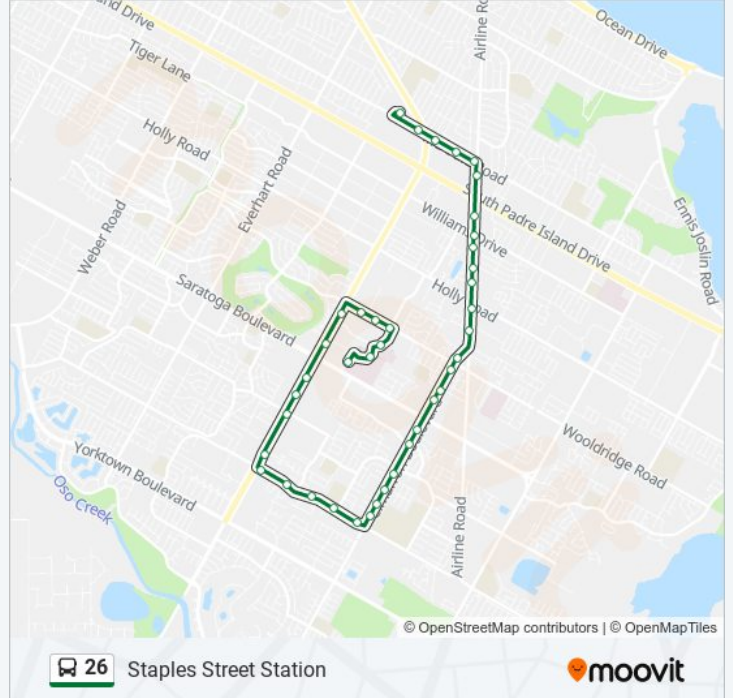

Port Ayers Station

Get The App

The 26 bus line (Port Ayers Station) has 2 routes. For regular weekdays, their operation hours are:
 (1) Port Ayers Station: 6:35 AM - 7:35 PM (2) Staples Street Station: 6:00 AM - 7:00 PM
 Use the Moovit App to find the closest 26 bus station near you and find out when is the next 26 bus arriving.

26 bus Info

Direction: Port Ayers Station

Stops: 30

Trip Duration: 30 min

Line Summary:

2561-Airline @ Candlewood
 2562-Airline @ Vincent
 2563-Airline @ Williams
 2564-Airline @ Lowes
 2565-Airline @ Gulfway
 837-Mcardle @ Sunrise Mall
 838-Mcardle @ Airline
 Southside Station Bay B

26 bus Info

Direction: Staples Street Station
Stops: 40
Trip Duration: 33 min
Line Summary:

1815-Cimarron @ Dunbarton

2524-Cimarron

2525-Cimarron

2526-Cimarron @ Megan

2528-3701 Cimarron

2529-Lipes @ Lipes Apts

1804-Staples @ Spohn

1805-Staples @ Esplanade

1821-Wooldridge @Saratoga

Wooldridge @Saratoga

2538-Wooldridge @ Patton

2539-Parkway @ Esplanade

1824-Esplanade @ Spohn

Spohnsouth @Saratoga