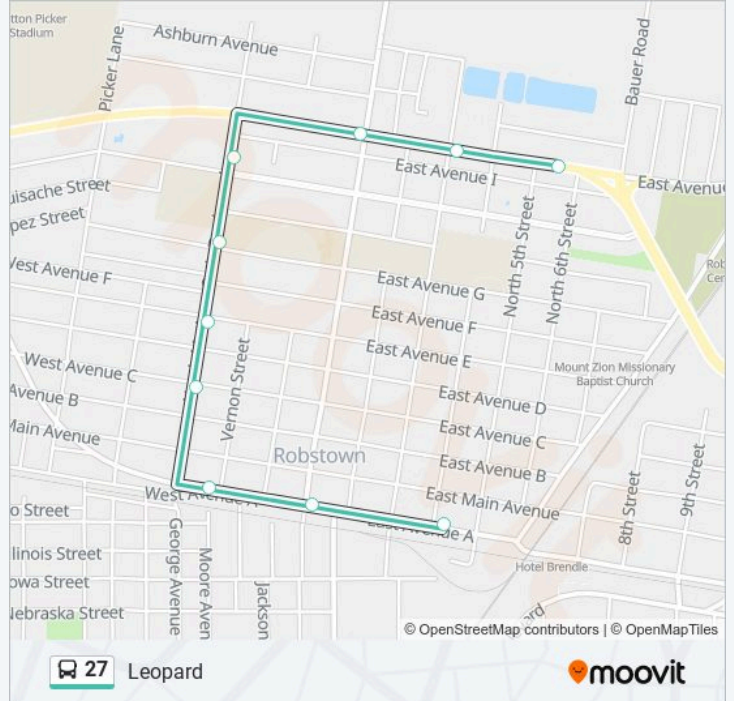

Direction: Avenue J @ 5th Street

10 stops

[VIEW LINE SCHEDULE](#)

- Robstown Station
- 1202-Ave A @ 1st
- 1203-Ave A @ Vernon
- 1247-Matiana Ortiz @Ave C
- 1248-Matiana Ortiz @Ave E
- 1249-Matiana Ortiz @Ave G
- 1250-Matiana Ortiz @Ave I
- 1255-Ave J @ 1st
- 1251-Ave J @ 3rd
- Avenue @ 5th St

27 bus Time Schedule

Avenue J @ 5th Street Route Timetable:

Sunday	Not Operational
Monday	9:17 PM - 10:02 PM
Tuesday	9:17 PM - 10:02 PM
Wednesday	9:17 PM - 10:02 PM
Thursday	9:17 PM - 10:02 PM
Friday	9:17 PM - 10:02 PM
Saturday	7:47 PM - 8:32 PM

27 bus Info

Direction: Avenue J @ 5th Street

Stops: 10

Trip Duration: 3 min

Line Summary:

Direction: Carver at Baldwin

14 stops

[VIEW LINE SCHEDULE](#)

Staples Street Station Bay H

Northwest @ Wildcat

Northwest @ Wildcat

1394-Teague @ Wildcat

1396-Teague @ Calallen

1432-77 Access Rd@Walmart

1115-Hwy 77 Access Rd

1441-77 Ac Rd @Co Rd 48