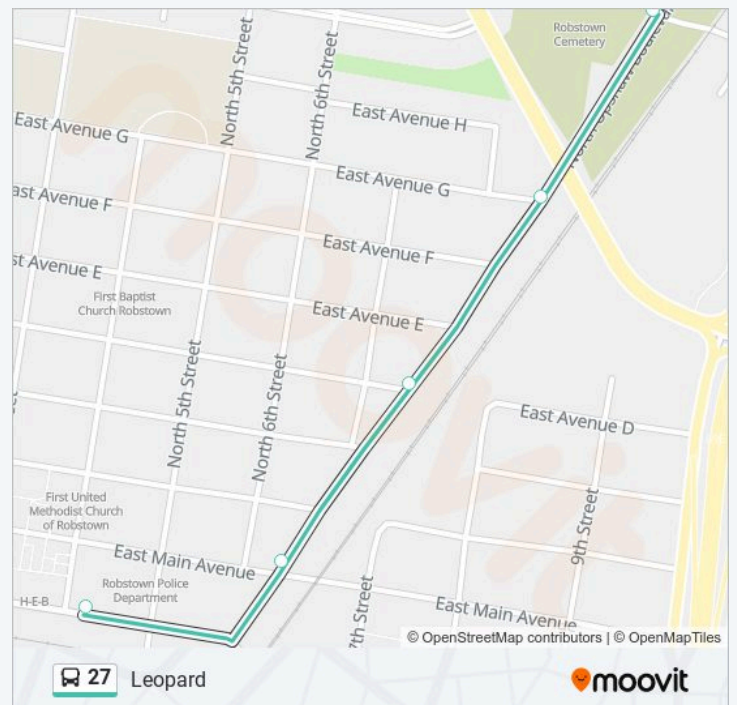

Northwest @ Wildcat

Direction: Robstown Station

5 stops

[VIEW LINE SCHEDULE](#)

Upshaw @ Cemetary

1264-Upshaw @ Ave G

1265-Upshaw @ Ave D

1266-Upshaw @ Main

27 bus Info

Direction: Robstown Station

Stops: 5

Trip Duration: 2 min

Line Summary:

Direction: Robstown Station

66 stops

27 bus Time Schedule