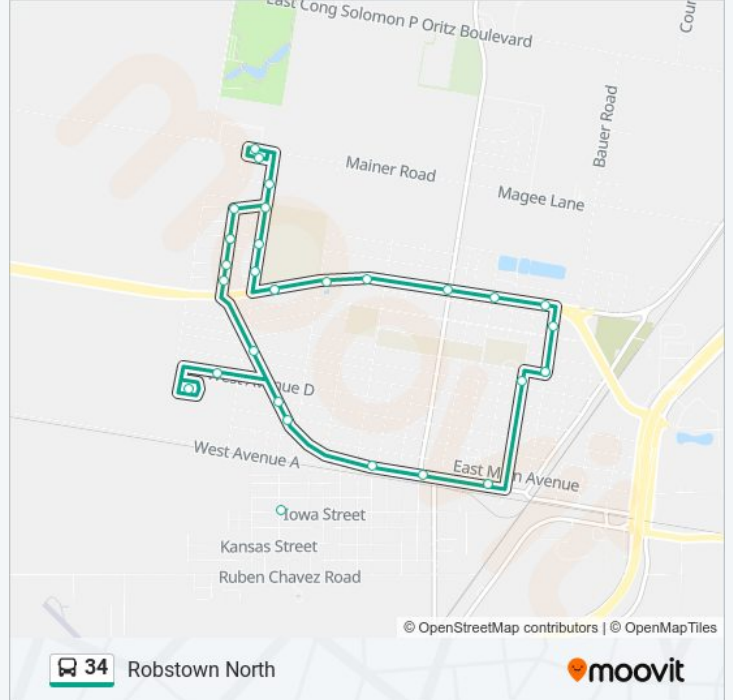

### Direction: Robstown Station

29 stops

[VIEW LINE SCHEDULE](#)

Robstown Station

1202-Ave A @ 1st

1203-Ave A @ Vernon

1217-Western @ W Ave B

1218-Western @ W Ave C

### 34 bus Time Schedule

Robstown Station Route Timetable:

Sunday	9:10 AM - 4:10 PM
Monday	6:10 AM - 9:10 PM
Tuesday	6:10 AM - 9:10 PM
Wednesday	6:10 AM - 9:10 PM
Thursday	6:10 AM - 9:10 PM
Friday	6:10 AM - 9:10 PM
Saturday	6:10 AM - 7:10 PM

### 34 bus Info

**Direction:** Robstown Station

**Stops:** 29

**Trip Duration:** 26 min

**Line Summary:**

1255-Ave J @ 1st

1251-Ave J @ 3rd

Avenue @ 5th St

1262-6th @ Ligustrum

1263-6th @ Ave G

1243-N 5th

Robstown Station

34 bus time schedules and route maps are available in an offline PDF at [moovitapp.com](https://moovitapp.com). Use the [Moovit App](#) to see live bus times, train schedule or subway schedule, and step-by-step directions for all public transit in Corpus Christi.