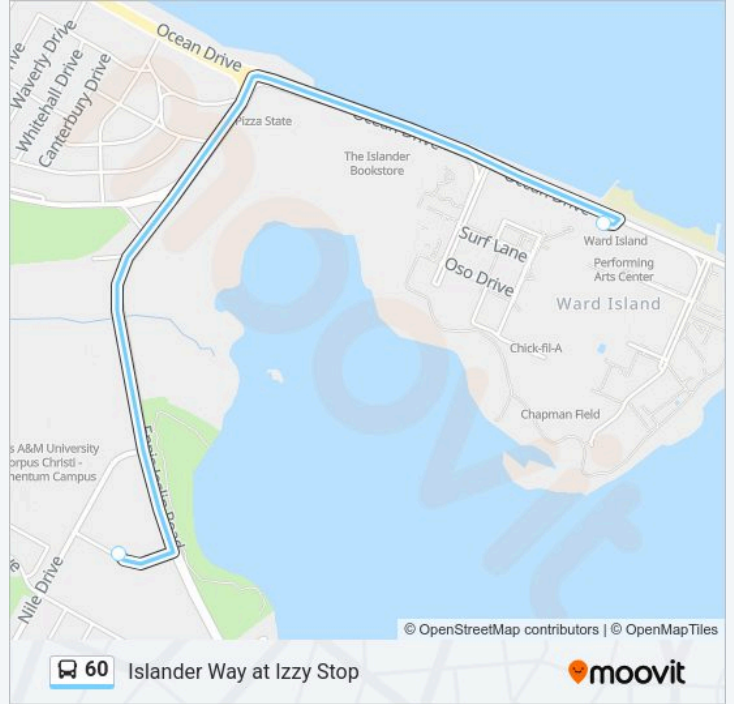

 **60 Line**

Islander Way at Izzy Stop

Get The App

The 60 bus line (Islander Way at Izzy Stop) has 2 routes. For regular weekdays, their operation hours are:

(1) Islander Way at Izzy Stop: 7:40 AM-7:20 PM(2) Texas A&M University: 7:30 AM-7:10 PM

Use the Moovit App to find the closest 60 bus station near you and find out when is the next 60 bus arriving.

Direction: Islander Way at Izzy Stop

2 stops

[VIEW LINE SCHEDULE](#)

Texas A&M University

Islander Way @ Izzy

60 bus Time Schedule

Islander Way at Izzy Stop Route Timetable:

Monday	7:40 AM-7:20 PM
Tuesday	7:40 AM-7:20 PM
Wednesday	7:40 AM-7:20 PM
Thursday	7:40 AM-7:20 PM
Friday	7:40 AM-7:20 PM
Saturday	Not Operational
Sunday	Not Operational

60 bus Info

Direction: Islander Way at Izzy Stop

Stops: 2

Trip Duration: 7 min

Line Summary:

Direction: Texas A&M University

4 stops

[VIEW LINE SCHEDULE](#)