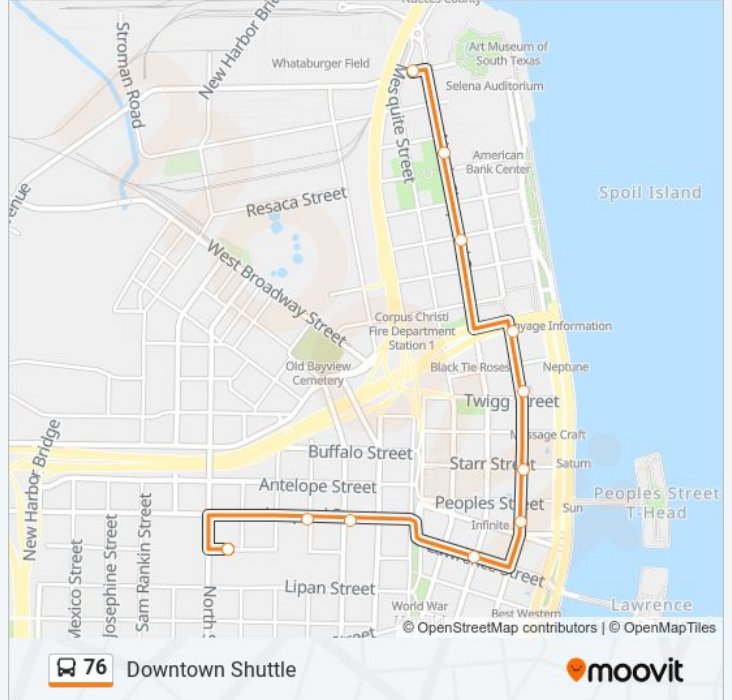

Use the Moovit App to find the closest 76 bus station near you and find out when is the next 76 bus arriving.

Direction: Chaparral at Hirsch.Museum Of Science And History

11 stops

[VIEW LINE SCHEDULE](#)

- Staples St Station Lane M
- 1504-Leopard @ Carrizo
- 1505-Leopard @ Tancahua
- 1507-Lawrence @ Chaparral
- 1508-Water @ Schatzel
- 1850-Water @ Starr
- 1851-Water @ Twigg
- 1852-Water @ lh-37
- 1301-Chaparral @ Palo Alto
- 1302-Chaparral @ Resaca
- Chaparral @ Hirsch

76 bus Info

Direction: Chaparral at Hirsch.Museum Of Science And History

Stops: 11

Trip Duration: 10 min

Line Summary:

Direction: Staples Street Station Bay D

10 stops

[VIEW LINE SCHEDULE](#)

76 bus Info

Direction: Staples Street Station Bay D

Stops: 10

Trip Duration: 15 min

Line Summary:

76 bus time schedules and route maps are available in an offline PDF at moovitapp.com. Use the Moovit App to see live bus times, train schedule or subway schedule, and step-by-step directions for all public transit in Corpus Christi.