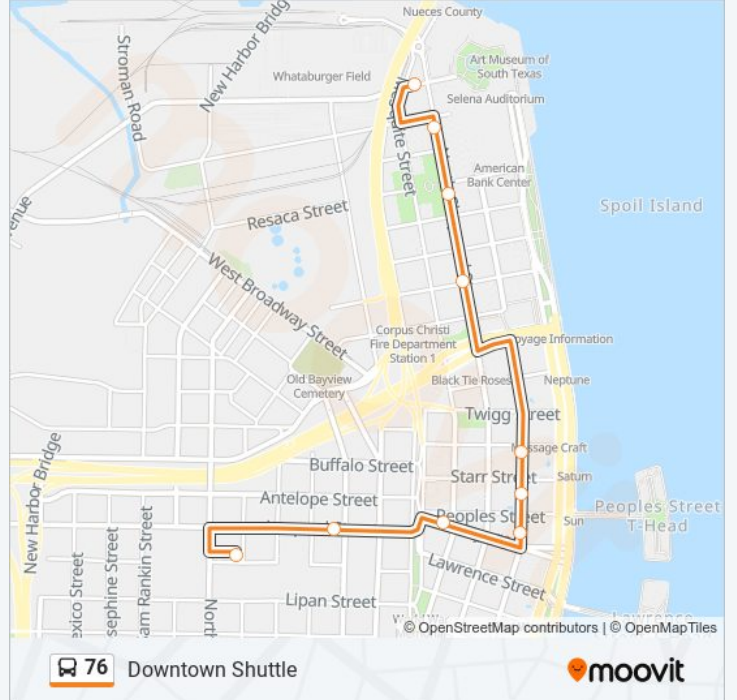

Use the Moovit App to find the closest 76 bus station near you and find out when is the next 76 bus arriving.

Direction: Chaparral at Hirsch.Museum Of Science And History

11 stops

[VIEW LINE SCHEDULE](#)

76 bus Info

Direction: Chaparral at Hirsch.Museum Of Science And History

Stops: 11

Trip Duration: 10 min

Line Summary:

Direction: Staples Street Station Bay D

10 stops

[VIEW LINE SCHEDULE](#)

76 bus Time Schedule

Staples Street Station Bay D Route Timetable:

Sunday	8:10 AM - 7:10 PM
Monday	6:10 AM - 7:10 PM
Tuesday	6:10 AM - 7:10 PM
Wednesday	6:10 AM - 7:10 PM
Thursday	6:10 AM - 7:10 PM
Friday	6:10 AM - 10:10 PM
Saturday	8:10 AM - 10:10 PM

76 bus Info

Direction: Staples Street Station Bay D

Stops: 10

Trip Duration: 15 min

Line Summary:

76 bus time schedules and route maps are available in an offline PDF at moovitapp.com. Use the Moovit App to see live bus times, train schedule or subway schedule, and step-by-step directions for all public transit in Corpus Christi.