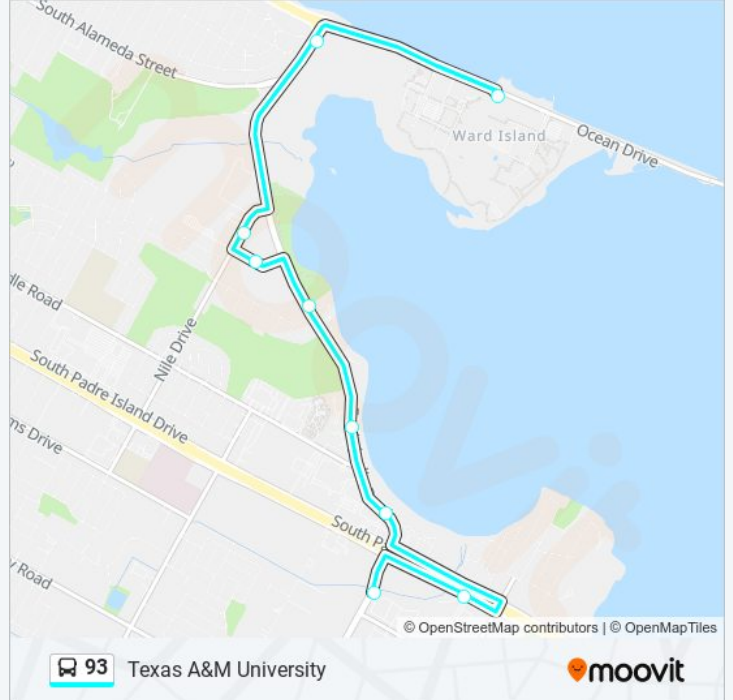

93 bus Info

Direction: Ennis Joslin @ the Cottages Apartments

Stops: 7

Trip Duration: 10 min

Line Summary:

Direction: Texas A&M University

9 stops

[VIEW LINE SCHEDULE](#)

93 bus Info

Direction: Texas A&M University

Stops: 9

Trip Duration: 20 min

Line Summary:

93 bus time schedules and route maps are available in an offline PDF at moovitapp.com. Use the [Moovit App](#) to see live bus times, train schedule or subway schedule, and step-by-step directions for all public transit in Corpus Christi.