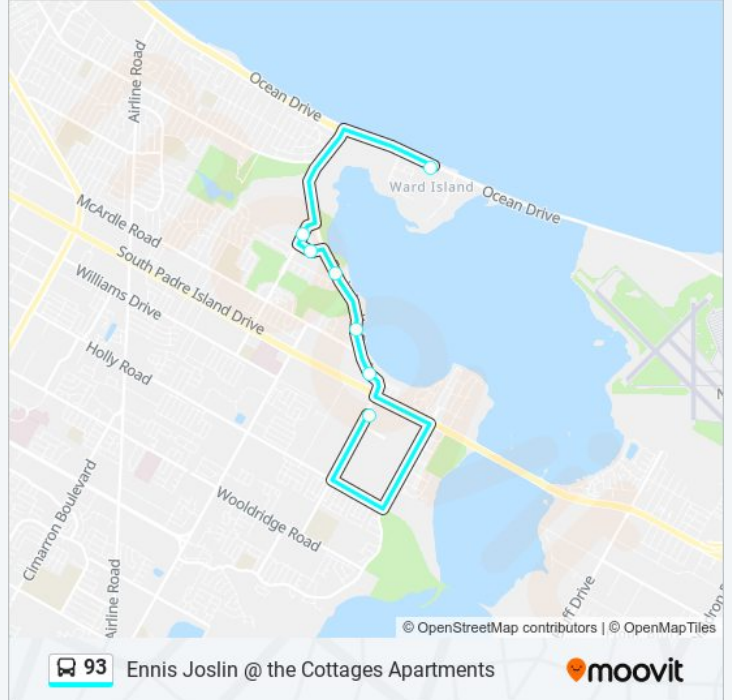

Direction: Ennis Joslin @ the Cottages Apartments

7 stops

[VIEW LINE SCHEDULE](#)

- Texas A&M University
- 426-Nile @ Momentom
- Islander @ Village
- 9049-Ennis Joslin
- 9052-Ennis Joslin @Shores
- 693-Ennis Joslin
- Ennis Joslin @ Cott

93 bus Info

Direction: Ennis Joslin @ the Cottages Apartments

Stops: 7

Trip Duration: 10 min

Line Summary:

Direction: Texas A&M University

9 stops

[VIEW LINE SCHEDULE](#)