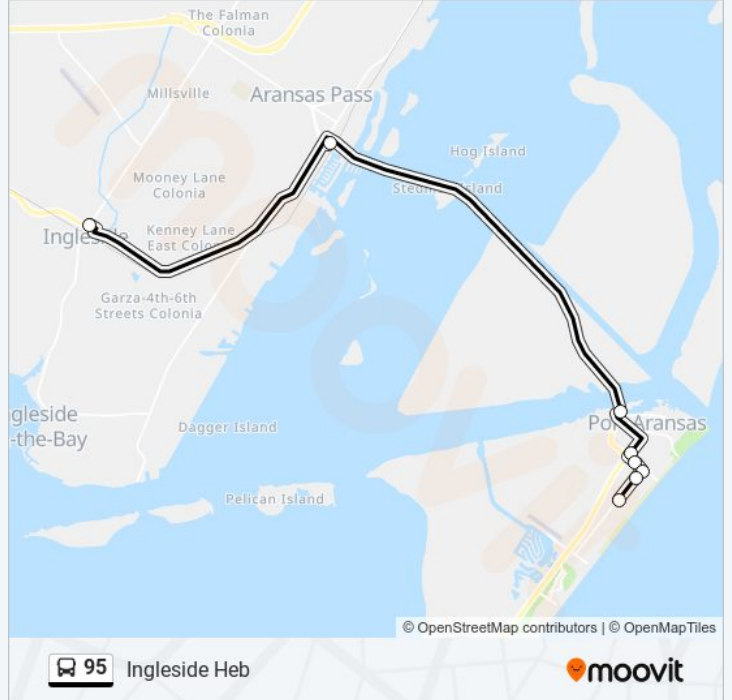

Ingleside Heb Route Timetable:

Sunday	7:45 AM - 10:20 PM
Monday	7:45 AM - 10:20 PM
Tuesday	7:45 AM - 10:20 PM
Wednesday	7:45 AM - 10:20 PM
Thursday	7:45 AM - 10:20 PM
Friday	7:45 AM - 10:20 PM
Saturday	7:45 AM - 10:20 PM

95 bus Info

Direction: Ingleside Heb

Stops: 8

Trip Duration: 45 min

Line Summary:

Direction: Staples Street Station

9 stops

[VIEW LINE SCHEDULE](#)