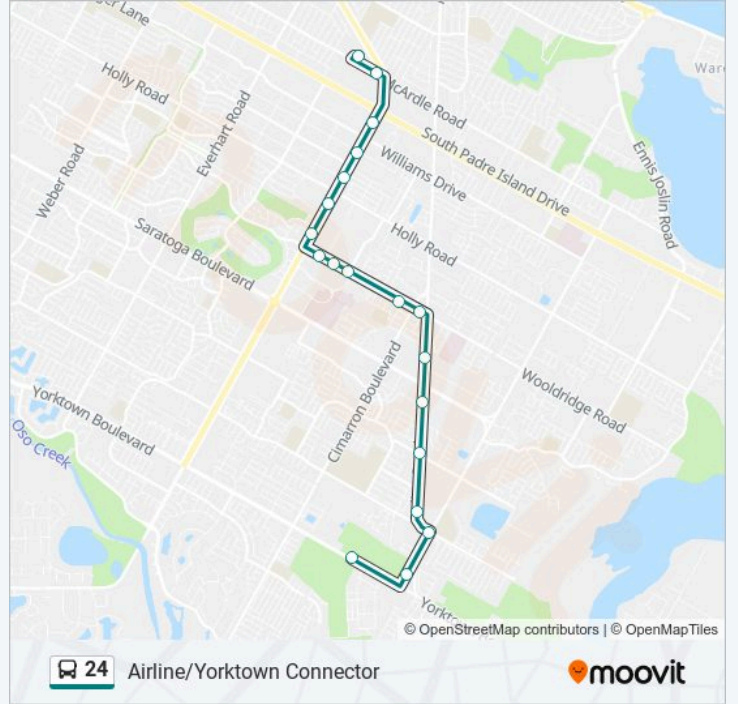

24 bus time schedules and route maps are available in an offline PDF at moovitapp.com. Use the Moovit App to see live bus times, train schedule or subway schedule, and step-by-step directions for all public transit in Corpus Christi.

© 2024 Moovit - All Rights Reserved