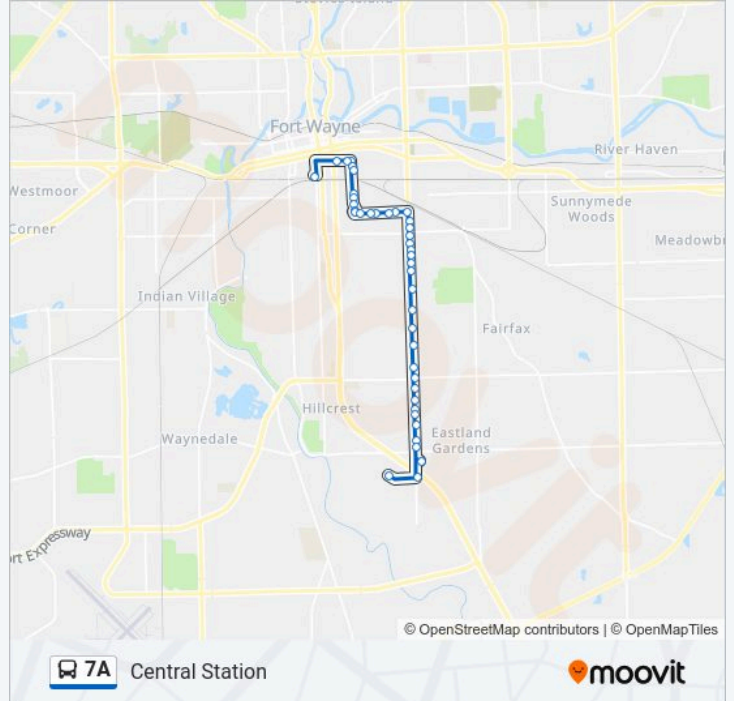

**7A bus Info**

**Direction:** Hanna/Creighton Transit Center, South Shelter

**Stops:** 32

**Trip Duration:** 20 min

**Line Summary:**

- S. Anthony at Colerick (Nb)
- S. Anthony at Mckee (Nb)
- S. Anthony at Pontiac (Nb)
- S. Anthony at Antoinette (Nb)
- S. Anthony at Milan (Nb)
- 7a-Anthony / Creighton
- Creighton at Ymca (Wb)
- Creighton at Police Station (Wb)
- Creighton at Bunche Elem. School (Wb)
- Creighton at Gay (Wb)
- Creighton at Weiser Park (Wb)
- Hanna St. Across From Dewald St. (Nb)
- Hanna/Creighton Transit Center, South Shelter

**7A bus Info**

**Direction:** Central Station

**Stops:** 41

**Trip Duration:** 32 min

**Line Summary:**

- S. Anthony Before Rudisill (Nb)
- S. Anthony at Irwin Before Oxford (Nb)
- S. Anthony at Drexel (Nb)
- S. Anthony at Eckart (Nb)
- S. Anthony at Colerick (Nb)
- S. Anthony at Mckee (Nb)
- S. Anthony at Pontiac (Nb)
- S. Anthony at Antoinette (Nb)
- S. Anthony at Milan (Nb)
- 7a-Anthony / Creighton
- Creighton at Ymca (Wb)
- Creighton at Police Station (Wb)
- Creighton at Bunche Elem. School (Wb)
- Creighton at Gay (Wb)
- Creighton at Weiser Park (Wb)
- Hanna St. Across From Dewald St. (Nb)
- Hanna/Creighton Transit Center, South Shelter
- Hanna St. at Buchanan St. (Nb)
- Hanna St. at Lassalle St. (Nb)
- Hanna St. at Masterson Ave. (Nb)
- Hanna St. at Brackenridge St. (Nb)
- Hanna St. Before Lewis St. (Nb)
- Lewis St. at Hanna St. (Wb)
- Lewis St. at Monroe St. (Wb)
- Lewis St. at Lafayette St. (Wb)
- Central Station

**Direction: Southtown Centre**

46 stops

[VIEW LINE SCHEDULE](#)

- Central Station
- Lewis St. at Clinton (Eb)
- Eastbound on Lewis St. Just East Of Barr St.

**7A bus Time Schedule**

Southtown Centre Route Timetable:

Monday	6:15 AM - 8:15 PM
Tuesday	6:15 AM - 8:15 PM
Wednesday	6:15 AM - 8:15 PM
Thursday	6:15 AM - 8:15 PM

Eastbound on Lewis St. at Lafayette St.

Eastbound on Lewis St. Just Before Hanna St.

Hanna St. at Douglas St. (Sb)