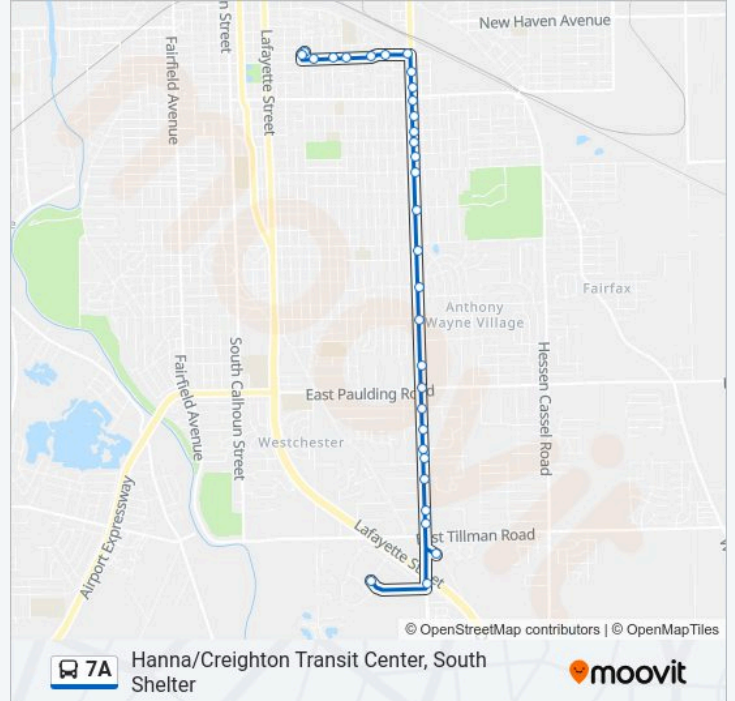

Use the Moovit App to find the closest 7A bus station near you and find out when is the next 7A bus arriving.

**Direction: Hanna/Creighton Transit Center, South Shelter**

32 stops

[VIEW LINE SCHEDULE](#)

**7A bus Info**

**Direction:** Hanna/Creighton Transit Center, South Shelter

**Stops:** 32

**Trip Duration:** 20 min

**Line Summary:**

- S. Anthony at Colerick (Nb)
- S. Anthony at Mckee (Nb)
- S. Anthony at Pontiac (Nb)
- S. Anthony at Antoinette (Nb)
- S. Anthony at Milan (Nb)
- 7a-Anthony / Creighton
- Creighton at Ymca (Wb)
- Creighton at Police Station (Wb)
- Creighton at Bunche Elem. School (Wb)
- Creighton at Gay (Wb)
- Creighton at Weiser Park (Wb)
- Hanna St. Across From Dewald St. (Nb)
- Hanna/Creighton Transit Center, South Shelter

**Direction: Central Station**

41 stops

[VIEW LINE SCHEDULE](#)

- Southtown Centre
- S. Anthony at Lafayette (Nb)
- Southtown Square Apartments
- S. Anthony Blvd. at Woodside Ave. (Nb)
- S. Anthony Blvd. at Seddlemeyer Ave. (Nb)
- S. Anthony Blvd. at Entrance To Lutheran Home (Nb)
- S. Anthony Blvd. at Embassy Dr. (Nb)
- S. Anthony Blvd. at Gladstone Dr. (Nb)
- S. Anthony Blvd. Just Before Hollis Lane. (Nb)
- S. Anthony Blvd. at Chartwell Dr. (Nb)
- Anthony / Paulding
- S. Anthony by City Market
- S. Anthony Before Pettit (Nb)
- S. Anthony Across From Capitol (Nb)
- S. Anthony at Mckinnie (Aarons) (Nb)

**Direction: Southtown Centre**

46 stops

[VIEW LINE SCHEDULE](#)

- Central Station
- Lewis St. at Clinton (Eb)
- Eastbound on Lewis St. Just East Of Barr St.

**7A bus Time Schedule**

Southtown Centre Route Timetable: