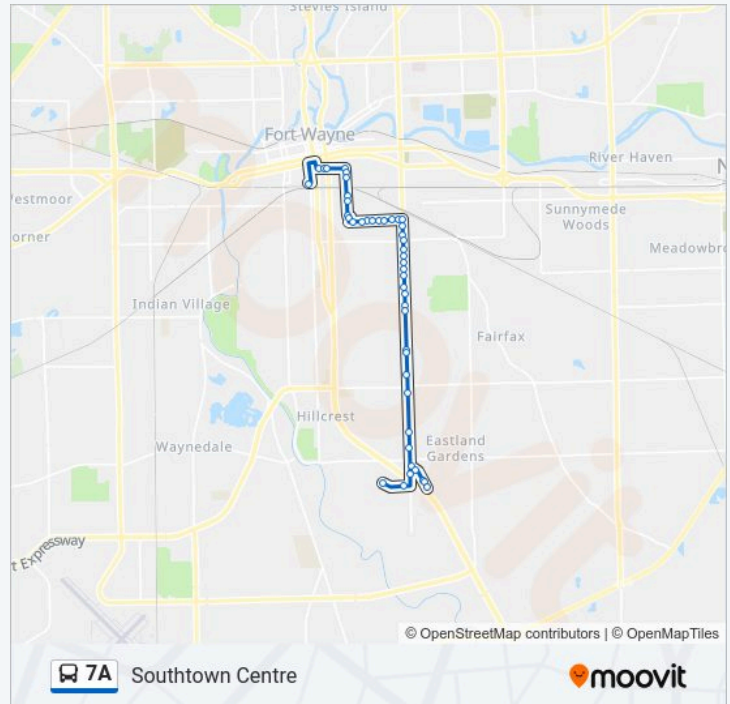

**Direction: Southtown Centre**

46 stops

[VIEW LINE SCHEDULE](#)

- Central Station
- Lewis St. at Clinton (Eb)
- Eastbound on Lewis St. Just East Of Barr St.

**7A bus Time Schedule**

Southtown Centre Route Timetable:

Anthony / Creighton (Eb)

S. Anthony Blvd. at Milan St. (Sb)

S. Anthony Blvd. at Antoinette St. (Sb)

S. Anthony Blvd. at Pontiac St. (Sb)

S. Anthony Blvd. at Mckee St. (Sb)

S. Anthony Blvd. at Colerick St. (Sb)

S. Anthony Blvd. at Eckert St. (Sb)

S. Anthony Blvd. at Drexel St. (Sb)

S. Anthony at Oxford (Sb)

S. Anthony Blvd at Grier on NW Corner (Sb)

S. Anthony Blvd at Rudisill (Sb)

S. Anthony Blvd at Baxter (Sb)

S. Anthony Blvd at Mckinnie (Sb)

### 7A bus Info

**Direction:** Southtown Centre

**Stops:** 46

**Trip Duration:** 23 min

**Line Summary:**

Anthony / Paulding

S. Anthony at Southdale Across From Bus Hut (Sb)

S. Anthony at Kaysans Across From Bus Hut (Sb)