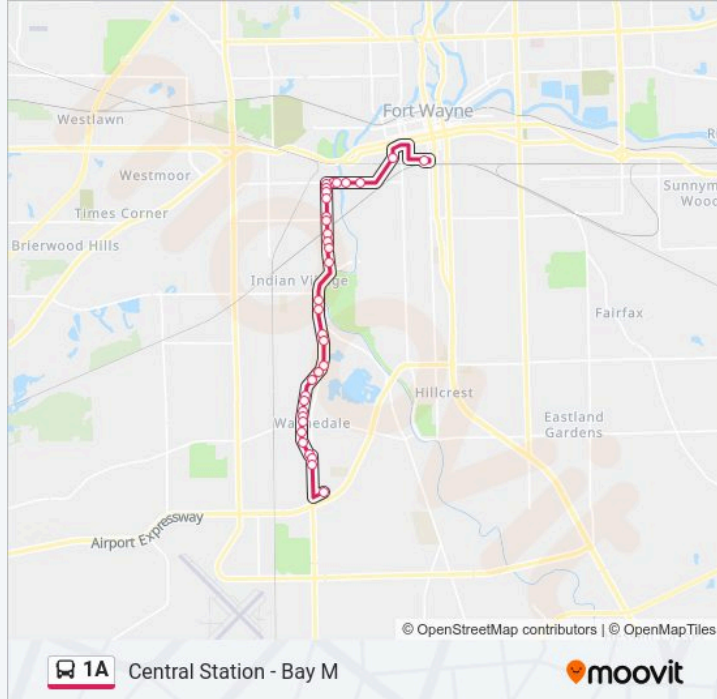

1A bus Info

Direction: Central Station - Bay M

Stops: 34

Trip Duration: 28 min

Line Summary:

Brooklyn Before Tracks

Brooklyn at Covington

Brooklyn at Carlton (Nb)

Brooklyn at Ontario

Brooklyn Near Eby (Nb)

Brooklyn And Brown (Nb)

Brooklyn And Taylor (Nb)

Taylor at Frary

Taylor at Electric

Taylor Near Pauline

Taylor at Thompson

Broadway at Martin

Central Station - Bay M

Direction: Social Security Office

34 stops

[VIEW LINE SCHEDULE](#)

Central Station - Bay D

Ewing at Brackenridge

Ewing at Jefferson

Allen County Library

Ewing at Berry

W Berry St at Fairfield Ave

Berry Before Fulton

Broadway at Wayne (Sb)

Broadway at Jefferson (Sb)

Broadway at Lavina (Sb)

Broadway Near Swinney (Sb)