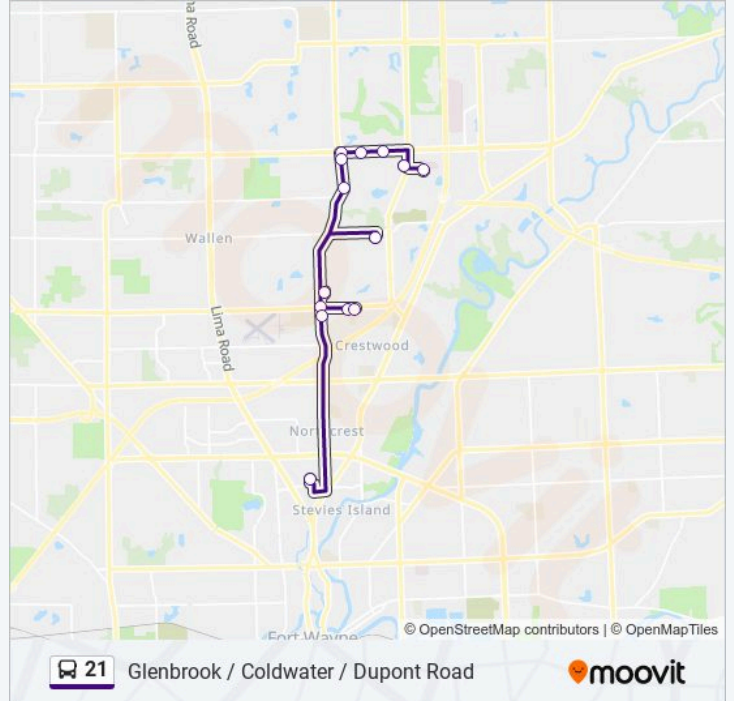

Glenbrook / Coldwater / Dupont Road

Get The App

The 21 bus line (Glenbrook / Coldwater / Dupont Road) has 2 routes. For regular weekdays, their operation hours are:
 (1) Dupont Medical Center: 6:25 AM - 7:25 PM
 (2) Glenbrook Mall (Meets Route 8): 6:55 AM - 7:55 PM
 Use the Moovit App to find the closest 21 bus station near you and find out when is the next 21 bus arriving.

Direction: Dupont Medical Center

14 stops

[VIEW LINE SCHEDULE](#)

- Glenbrook Mall (Meets Route 8)
- Spring Brook Addition (Coldwater Entrance)
- Orchard Place Apts., Leasing Office, 902 E. Cook Rd.
- Shawnee Middle School
- Coldwater / Cook Rd.
- Stone Pointe Village Leasing Office
- St. Vincent Church And School
- Lutheran Life Villages, 9802 Coldwater (Does Not Pull In)
- Pine Valley Shopping Ctr. (Does Not Pull In)
- Dupont / Coldwater Rd.
- Mcdonald's at Woodland Plaza (Does Not Pull In)
- Kingston Care (Does Not Pull In)
- Debrand's Chocolates
- Dupont Medical Center

21 bus Info

Direction: Dupont Medical Center

Stops: 14

Trip Duration: 30 min

Line Summary:

Direction: Glenbrook Mall (Meets Route 8)

40 stops

[VIEW LINE SCHEDULE](#)

21 bus Info

Direction: Glenbrook Mall (Meets Route 8)

Stops: 40

Trip Duration: 30 min

Line Summary:

Hunter's Knoll Place / Watermead (Hearthstone Addition)

Woodland Springs / Medallion Run

Beaulieu Pl / Ewater Rd.