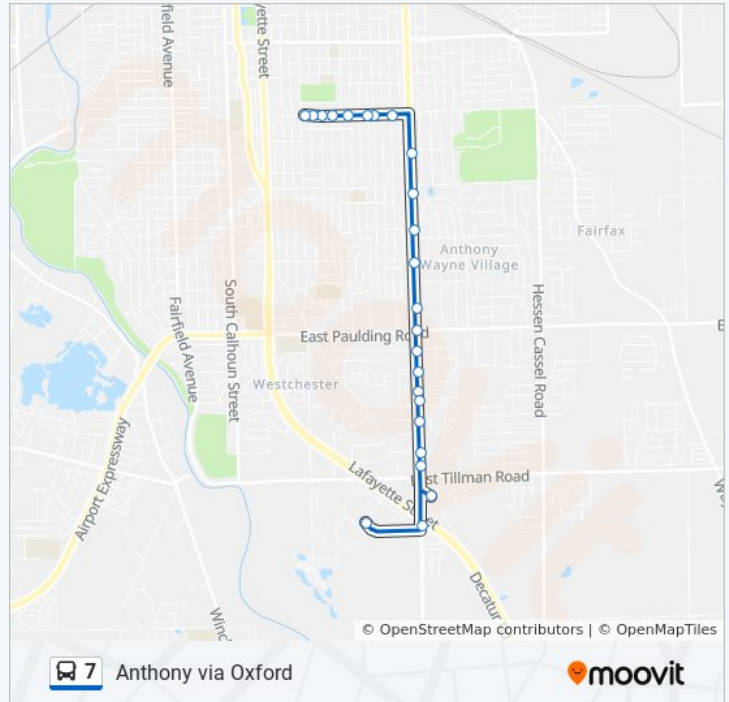

Central Station

Direction: Oxford St. at Hanna St. (Wb)

24 stops

[VIEW LINE SCHEDULE](#)

Southtown Centre

S. Anthony at Lafayette (Nb)

Southtown Square Apartments

S. Anthony Blvd. at Woodside Ave. (Nb)

S. Anthony Blvd. at Seddlemeyer Ave. (Nb)

S. Anthony Blvd. at Entrance To Lutheran Home (Nb)

7 bus Time Schedule

Oxford St. at Hanna St. (Wb) Route Timetable:

Sunday	Not Operational
Monday	9:10 PM
Tuesday	9:10 PM
Wednesday	9:10 PM
Thursday	9:10 PM
Friday	9:10 PM
Saturday	Not Operational

- S. Anthony Blvd. at Embassy Dr. (Nb)
- S. Anthony Blvd. at Gladstone Dr. (Nb)
- S. Anthony Blvd. Just Before Hollis Lane. (Nb)
- S. Anthony Blvd. at Chartwell Dr. (Nb)

Anthony / Paulding

- S. Anthony by City Market
- S. Anthony Before Pettit (Nb)
- S. Anthony Across From Capitol (Nb)
- S. Anthony at Mckinnie (Aarons) (Nb)
- S. Anthony Before Rudisill (Nb)
- Oxford St. at Winter St. (Wb)
- Oxford St. at Holton St. (Wb)
- Oxford St. at Robinwood Dr. (Wb)
- Oxford St. at Oliver St. (Wb)
- Oxford St. at Gaywood Dr. (Wb)
- Oxford St. at South Park Dr. (Wb)
- Oxford St. at Weisser Park Dr. (Wb)
- Oxford St. at Hanna St. (Wb)

7 bus Info

Direction: Oxford St. at Hanna St. (Wb)
Stops: 24
Trip Duration: 19 min
Line Summary:

Direction: Southtown Centre

42 stops

[VIEW LINE SCHEDULE](#)

- Central Station
- Lewis St. at Clinton (Eb)
- Eastbound on Lewis St. Just East Of Barr St.
- Eastbound on Lewis St. at Lafayette St.
- Eastbound on Lewis St. Just Before Hanna St.
- Hanna St. at Douglas St. (Sb)
- Hanna St. at Brackenridge St. (Sb)
- Hanna St. at Wallace St. (Sb)
- Hanna St. at Masterson Ave. (Sb)
- Hanna St. at St. Martins St. (Sb)
- Hanna/Creighton Transit Center, South Shelter