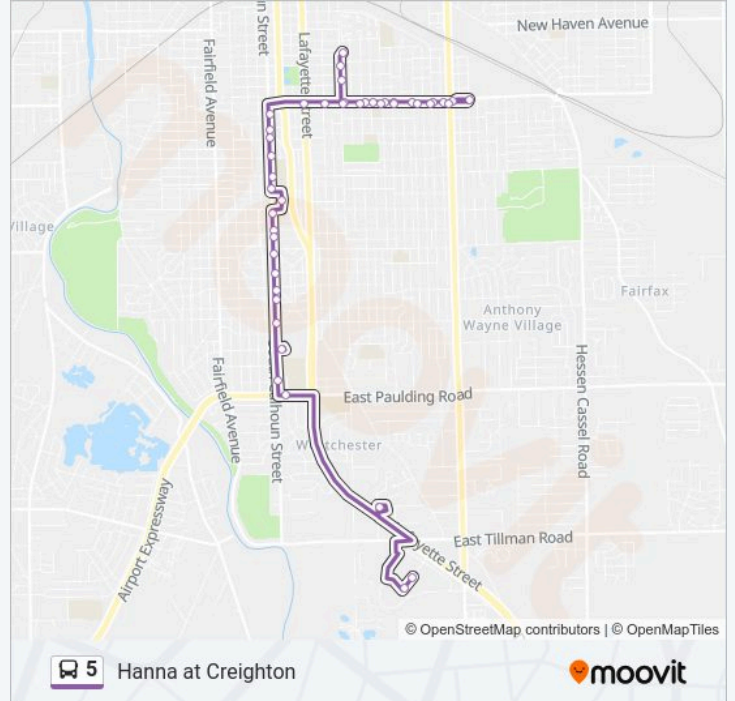

**5 bus Info**

**Direction:** Hanna at Creighton

**Stops:** 43

**Trip Duration:** 35 min

**Line Summary:**

Calhoun at Branning

Family Dollar

Rudisill Plaza

Hanna at Pontiac

Pontiac at John

Pontiac at Smith

Pontiac at Oliver

Pontiac at Holton

Pontiac at Winter

Pontiac at Anthony (Eb)

Central at Pontiac

Pontiac at Anthony (Wb)

Pontiac at Lillie

Pontiac at Winter

Pontiac Past Holton

Pontiac at Oliver

Pontiac at Smith

Pontiac at Gay

Pontiac at John

Pontiac at Hanna

Hanna at Suttentfield

Hanna St. at Creighton (Nb)

Hanna at Creighton

5 bus time schedules and route maps are available in an offline PDF at [moovitapp.com](https://moovitapp.com). Use the Moovit App to see live bus times, train schedule or subway schedule, and step-by-step directions for all public transit in Fort Wayne.