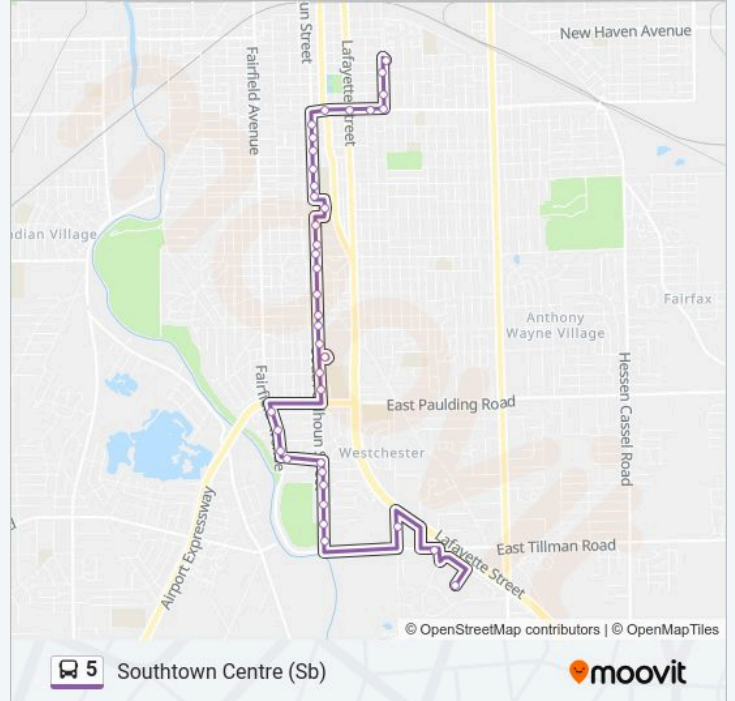

Use the Moovit App to find the closest 5 bus station near you and find out when is the next 5 bus arriving.

**Direction: Southtown Centre (Sb)**

38 stops

[VIEW LINE SCHEDULE](#)

- Hanna at Creighton
- Hanna St. at Creighton (Sb)
- Hanna at Sutenfield (Sb)
- Hanna at Pontiac (Sb)
- Pontiac at Warsaw
- Pontiac at Lafayette
- Pontiac at Clinton
- Blue Jacket (Sb)
- Calhoun Near Esmond
- Calhoun After Wildwood (Sb)
- Calhoun After Packard (Sb)
- Calhoun After Darrow (Sb)
- South Side High School
- Rudisill Plaza
- Calhoun at Cvs (Sb)
- Calhoun Near Lexington
- Calhoun at Mckinnie (Sb)
- Calhoun After Seminole (Sb)
- Calhoun Past Sherwood (Sb)
- Calhoun at Maple Grove (Sb)
- Calhoun at Pettit (Sb)

**5 bus Info**

**Direction:** Southtown Centre (Sb)

**Stops:** 38

**Trip Duration:** 25 min

**Line Summary:**

- Calhoun Past Lenox (Sb)
- Southgate Plaza
- Calhoun at Belmont (Sb)
- Calhoun at Hawthorne (Sb)
- Fairfield at Paulding (Sb)
- Fairfield at Birchtree (Sb)
- Fairfield at Fairwick (Sb)
- West Concord at Fairfield (Eb)
- Concord And Calhoun
- Church Of Bretheren (Sb)
- Calhoun at Edgeknoll (Sb)
- Calhoun at Morningside (Sb)
- Calhoun at Hoover (Sb)
- Calhoun Near Tillman (Sb)
- Tamera Senior Villas Nb
- Tillman at Phoenix
- Southtown Centre (Sb)

**Direction: Hanna at Creighton**

43 stops

[VIEW LINE SCHEDULE](#)

- Southtown Centre (Sb)
- Southtown Blvd at Patriot Crossing (Sb)
- Tamera Senior Villas Sb
- Bishop Luers (Wb)
- Calhoun Near Hawthorne
- Southgate Plaza
- Pettit at Calhoun
- Calhoun at Fleming
- Calhoun at Sherwood
- Calhoun at Congress
- Calhoun Before Mckinnie
- Calhoun Near Lexington

**5 bus Info**

**Direction:** Hanna at Creighton

**Stops:** 43

**Trip Duration:** 35 min

**Line Summary:**

Calhoun at Branning

Family Dollar

Rudisill Plaza