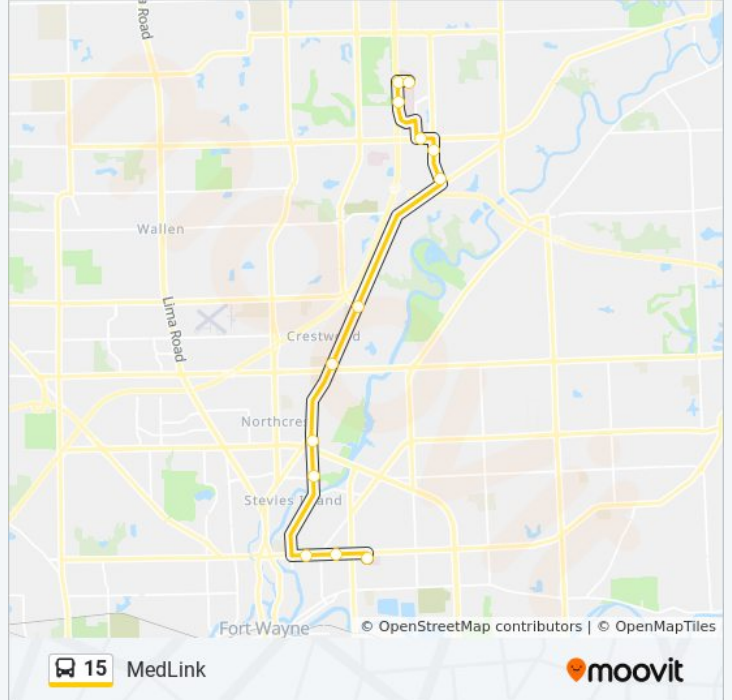

9511 Diebold Rd

Clinton / Washington Center

N Clinton St at Clinton St N Access

4585 Parnell Ave

3811 Parnell Ave

2501 Parnell Ave

919 E State Blvd

1419 E State Blvd

## 15 bus Info

**Direction:** Parkview Hospital

**Stops:** 14

**Trip Duration:** 33 min

**Line Summary:**

**Direction: Prmc-Entrance 4**

13 stops

[VIEW LINE SCHEDULE](#)

- 2200 Randallia Dr
- 1488 E State Blvd
- 932 E State Blvd
- 3896 Parnell Ave
- 4530 Parnell Ave
- Clinton / Washington Center (Northbound)
- 7128 N Clinton St
- 9512 Diebold Rd
- 9962 Diebold Rd
- Wb Dupont Rd. After Diebold Rd.
- Prmc-Entrance 11
- Prmc-Entrance 6
- Prmc-Entrance 4

**15 bus Info**

**Direction:** Prmc-Entrance 4

**Stops:** 13

**Trip Duration:** 25 min

**Line Summary:**

15 bus time schedules and route maps are available in an offline PDF at [moovitapp.com](https://moovitapp.com). Use the [Moovit App](#) to see live bus times, train schedule or subway schedule, and step-by-step directions for all public transit in Fort Wayne.