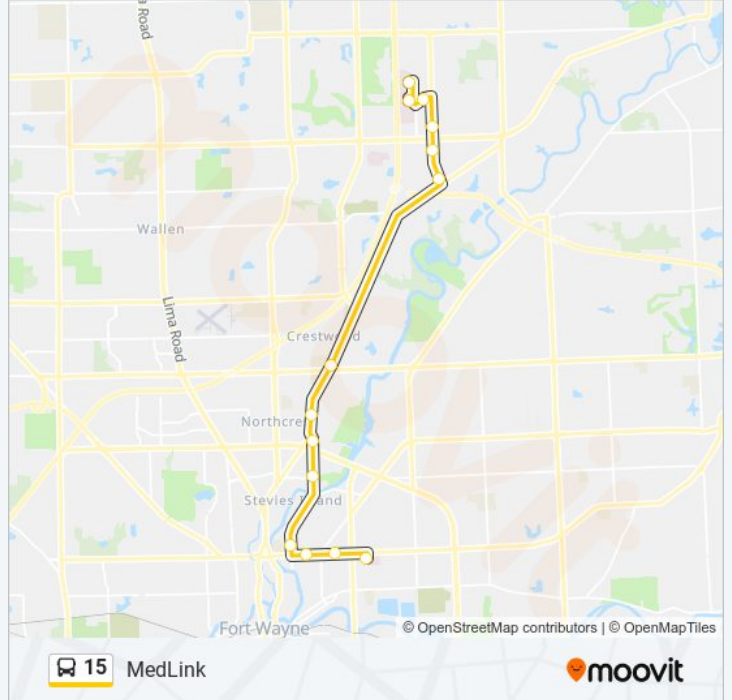

## Direction: Parkview Hospital

14 stops

[VIEW LINE SCHEDULE](#)

Prmc-Entrance 4

Prmc-Entrance 1

3804 New Vision Dr

Diebold Rd at E Dupont Rd

Diebold Rd at N Clinton St (Inbound)

9511 Diebold Rd

Clinton / Washington Center

N Clinton St at Clinton St N Access

4585 Parnell Ave

3811 Parnell Ave

2501 Parnell Ave

919 E State Blvd

1419 E State Blvd

## 15 bus Info

**Direction:** Parkview Hospital

**Stops:** 14

**Trip Duration:** 33 min

**Line Summary:**

**Direction: Prmc-Entrance 4**

13 stops

[VIEW LINE SCHEDULE](#)

- 2200 Randallia Dr
- 1488 E State Blvd
- 932 E State Blvd
- 3896 Parnell Ave
- 4530 Parnell Ave
- Clinton / Washington Center (Northbound)
- 7128 N Clinton St
- 9512 Diebold Rd
- 9962 Diebold Rd
- Wb Dupont Rd. After Diebold Rd.
- Prmc-Entrance 11
- Prmc-Entrance 6
- Prmc-Entrance 4