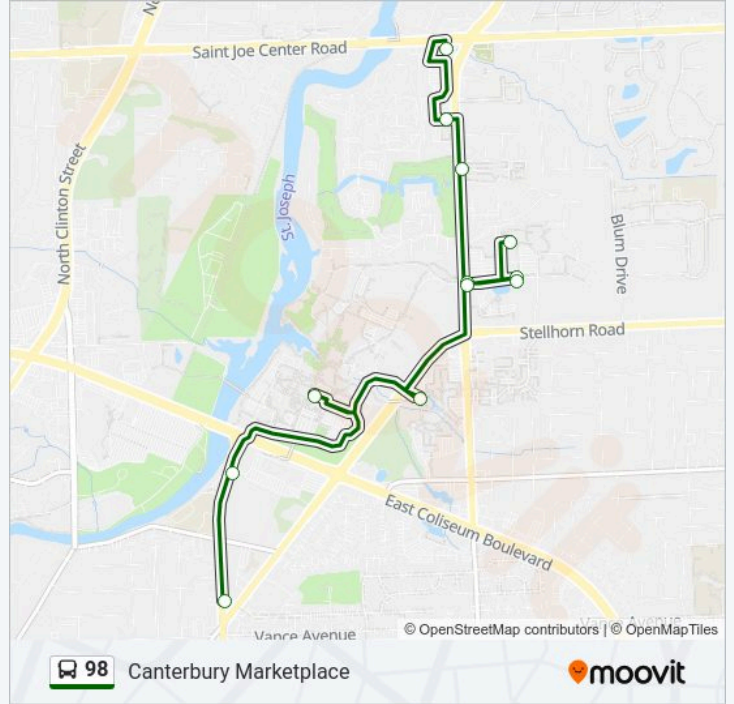

98 bus Info

Direction: Ivy Tech Coliseum Campus

Stops: 14

Trip Duration: 30 min

Line Summary:

Direction: Canterbury Marketplace

12 stops

[VIEW LINE SCHEDULE](#)

Ivy Tech North Campus- Harshman Hall

Ivy Tech North Campus- Liberal Arts Building

Ivy Tech North Campus Entrance- North Of Dean Dr

St. Joe Place Apartments

Wells Fargo at Marketplace Of Canterbury - Northbound on Roebuck Blvd.

Canterbury Marketplace

98 bus Time Schedule

Canterbury Marketplace Route Timetable:

Monday	8:05 AM - 7:45 PM
Tuesday	8:05 AM - 7:45 PM
Wednesday	8:05 AM - 7:45 PM
Thursday	8:05 AM - 7:45 PM
Friday	8:05 AM - 7:45 PM
Saturday	Not Operational
Sunday	Not Operational

98 bus Info

Direction: Canterbury Marketplace

Stops: 12

Trip Duration: 23 min

Line Summary:

98 bus time schedules and route maps are available in an offline PDF at moovitapp.com. Use the Moovit App to see live bus times, train schedule or subway schedule, and step-by-step directions for all public transit in Fort Wayne.