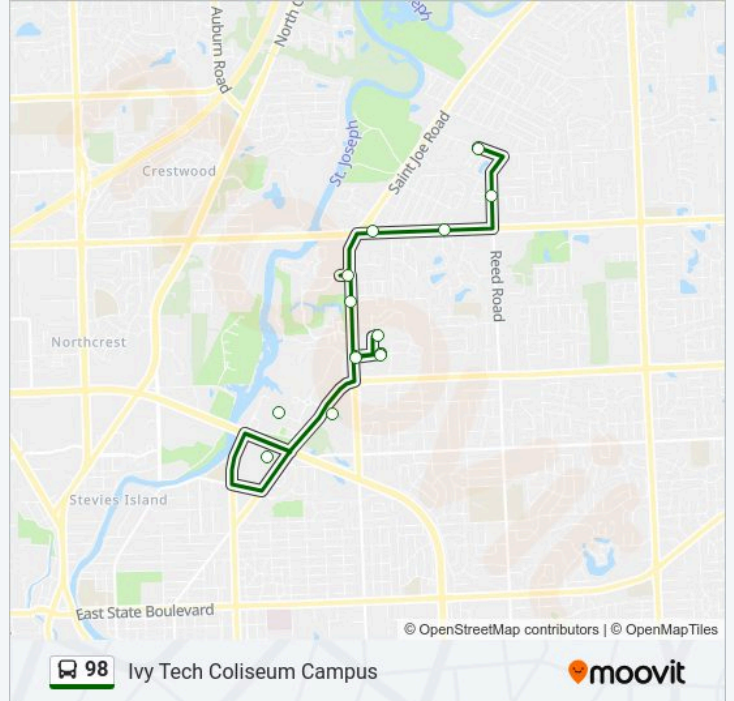

Direction: Ivy Tech Coliseum Campus

14 stops

[VIEW LINE SCHEDULE](#)

Evard Road

Shoaff Park Villas

Sawmill Woods

Residential Housing-Single Family

Wells Fargo at Marketplace Of Canterbury - Southbound on Roebuck Blvd.

Canterbury Greens Apartments

Ivy Tech North Campus Entrance- South Of Dean Dr

Ivy Tech North Campus -Across the Street From Liberal Arts Building

Ivy Tech North Campus- Harshman Hall

Ivy Tech North Campus- Liberal Arts Building

Ivy Tech North Campus Entrance- North Of Dean Dr

Ipfw Housing-Waterfield Campus

Etcs/ Neff Hall

Ivy Tech Coliseum Campus

98 bus Time Schedule

Ivy Tech Coliseum Campus Route Timetable:

Monday	7:32 AM - 8:12 PM
Tuesday	7:32 AM - 8:12 PM
Wednesday	7:32 AM - 8:12 PM
Thursday	7:32 AM - 8:12 PM
Friday	7:32 AM - 8:12 PM
Saturday	Not Operational
Sunday	Not Operational

98 bus Info

Direction: Ivy Tech Coliseum Campus

Stops: 14

Trip Duration: 30 min

Line Summary:

Direction: Canterbury Marketplace

12 stops

[VIEW LINE SCHEDULE](#)