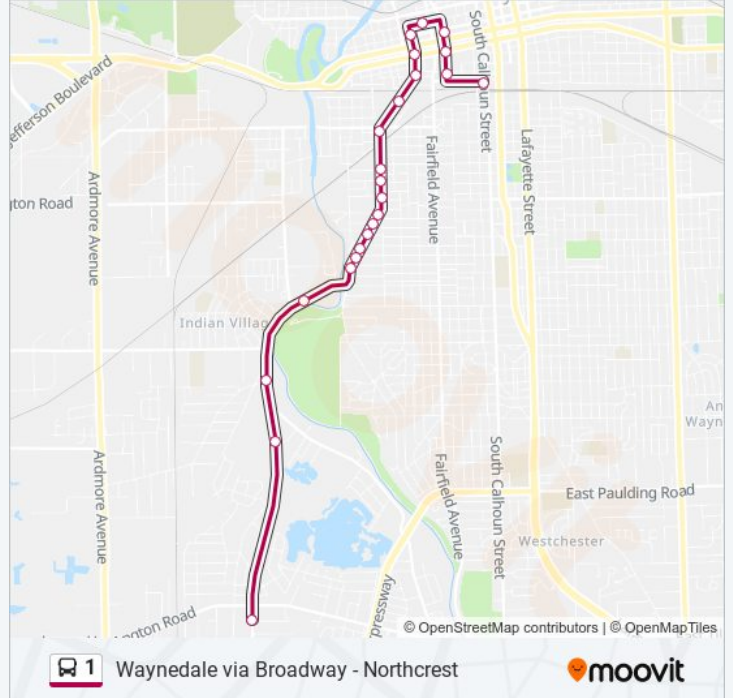

Sunday	Not Operational
Monday	6:15 AM - 4:15 PM
Tuesday	6:15 AM - 4:15 PM
Wednesday	6:15 AM - 4:15 PM
Thursday	6:15 AM - 4:15 PM
Friday	6:15 AM - 4:15 PM
Saturday	8:15 AM - 4:15 PM

- Central Station
- Ewing St at Brackenridge (Nb)
- Ewing St. at Jefferson Blvd. (Nb)
- Northbound on Ewing St. Before Wayne at Library
- Westbound on Berry Before Fulton
- Broadway at Wayne St. (Sb)
- Broadway at Jefferson Blvd. (Sb)
- Broadway at Lavina St. (Sb)
- Broadway & Swinney Ave. In Front Of General Elect (Sb)
- Broadway South Of Taylor St. (Sb)
- Broadway South Of Creighton Ave. (Sb)
- Broadway at Huestis Ave. (Sb)
- Broadway & Maple Ave. (Sb)
- Broadway & Park Ave. (Sb)
- Broadway & Home Ave. (Sb)
- Broadway at Wildwood Ave. (Sb)
- Broadway & Thompson Ave. (Sb)
- Broadway at Packard Ave. (Sb)
- Broadway South Of Kinsmoor Ave. (Sb)
- Bluffton Rd. In Front Of Burger King (At Foster

**1 bus Info**  
**Direction:** Bluffton Rd. at Lower Huntington Rd. (Mcdonalds) (Sb)  
**Stops:** 23  
**Trip Duration:** 19 min  
**Line Summary:**

Park Plaza) (Sb)

Bluffton Rd. at Sandpoint Rd. (Sb)

Bluffton Rd. Across From Winchester Woods Apts (Sb)

Bluffton Rd. at Lower Huntington Rd. (McDonalds) (Sb)

**Direction: Central Station**

29 stops

[VIEW LINE SCHEDULE](#)

Hickory Creek Apartments

Eastbound on Lower Huntington Rd. at Ideal Ave.

Eastbound on Lower Huntington Rd. at Beaty Ave.

**1 bus Info**

**Direction:** Central Station

**Stops:** 29

**Trip Duration:** 28 min

**Line Summary:**

Broadway Just North Of Kinnaird Ave. (Nb)

Broadway & W. Wildwood Ave. (Nb)

Broadway at Home Ave. (Nb)