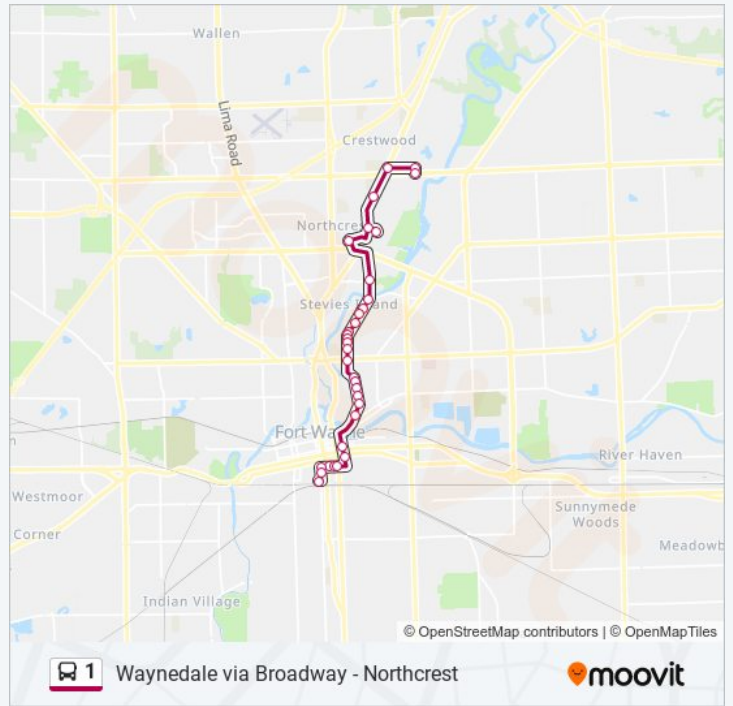

**1 bus Info**

**Direction:** Central Station

**Stops:** 29

**Trip Duration:** 28 min

**Line Summary:**

Broadway Just North Of Kinnaird Ave. (Nb)

Broadway & W. Wildwood Ave. (Nb)

Broadway at Home Ave. (Nb)

Lewis St. at Clinton (Eb)

Eastbound on Lewis St. Just East Of Barr St.

Eastbound on Lewis St. at Lafayette St.

Northbound on Clay at Jefferson

Northbound on Clay at Wayne

St. Joseph Blvd. at Loree St. (Nb)

**1 bus Info**

**Direction:** Southbound on Campus Dr. at St. Joe Center Rd.

**Stops:** 32

**Trip Duration:** 25 min

## Line Summary:

- St. Joseph Blvd. at Tennessee Ave. (Nb)
- St. Joseph Blvd. at Sallie Ave. (Nb)
- St. Joseph Blvd. at Delaware Ave. (Nb)
- St. Joseph Blvd. at Mcdougal Ave. (Nb)
- Parnell Ave. at State Blvd. (Nb)
- Parnell Ave. Across From Northside Hs (Nb)
- Parnell Ave. at Stadium Dr. (Nb)
- Parnell Ave. Just North Of Charlotte Ave. (Nb)
- Parnell Ave. Just North Of Curdes Ave. (Nb)
- Parnell at Kenwood Ave. (Nb)
- Parnell Ave. at Vance Ave. (Nb)
- Parnell Ave. at Ferguson Ave. (Nb)
- Parnell Ave. at Northlawn Dr. (Nb)
- Parnell Ave. at St. Joe River Dr. (Nb)
- Parnell Ave. Across From Ridgewood Dr. (Nb)
- Northcrest
- N. Clinton St. at Fairington Dr. (Nb)
- Fairington Apts., Leasing Office, 4931 Fairington Dr.
- N. Clinton St. Across From Gardenview Apts. (Nb)
- N. Clinton St. at Colony Dr. (Nb)
- Eastbound on Colony at Campus Dr.
- Southbound on Campus Dr. at St. Joe Center Rd.