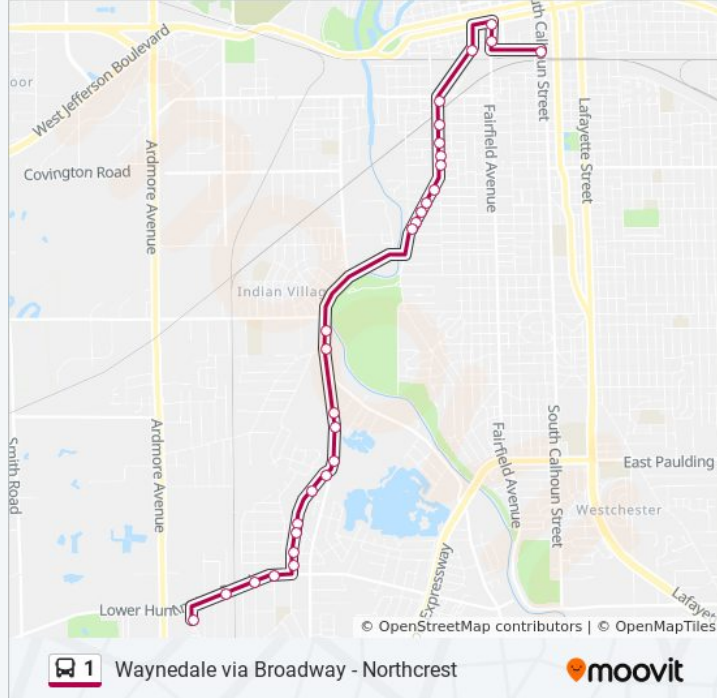

**1 bus Info**

**Direction:** Central Station

**Stops:** 29

**Trip Duration:** 28 min

**Line Summary:**

Broadway Just North Of Kinnaird Ave. (Nb)

Broadway & W. Wildwood Ave. (Nb)

Broadway at Home Ave. (Nb)

Broadway at Maple Ave. (Nb)

Broadway South Of Huestis Ave. (Nb)

Broadway North Of Scott Ave. (Nb)

Broadway at Dewald Ave. (Nb)

Broadway / Taylor

Broadway at Martin St. (Nb)

Fairfield Ave. at Jefferson Blvd. (Sb)

Fairfield Ave at Brackenridge (Sb)

Central Station

**Direction: Hickory Creek Apartments**

33 stops

[VIEW LINE SCHEDULE](#)

Central Station

Ewing St at Brackenridge (Nb)

Ewing St. at Jefferson Blvd. (Nb)

Northbound on Ewing St. Before Wayne at Library

Westbound on Berry Before Fulton

Broadway at Wayne St. (Sb)

Broadway at Jefferson Blvd. (Sb)

Broadway at Lavina St. (Sb)

Broadway & Swinney Ave. In Front Of General Elect (Sb)