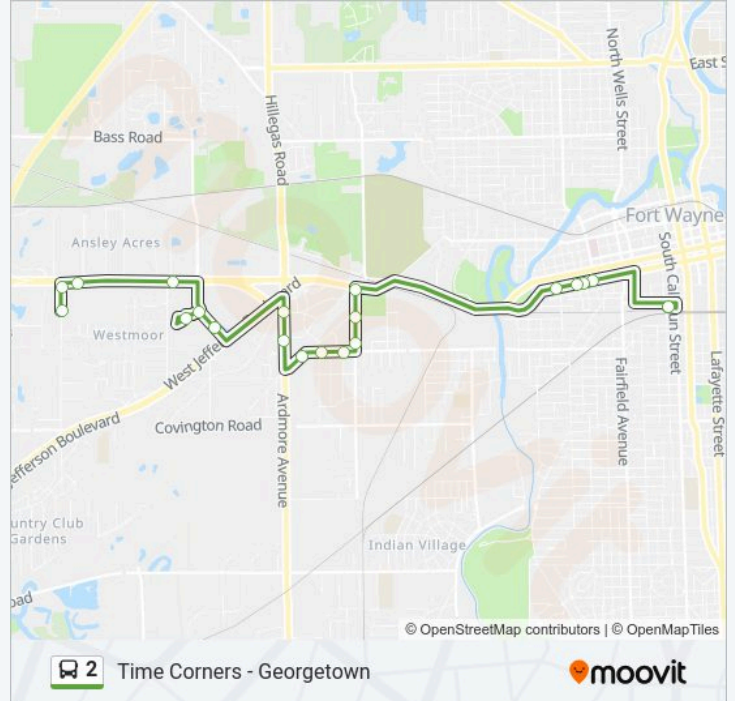

**Direction: West Jefferson at College (Eb)**

16 stops

[VIEW LINE SCHEDULE](#)

- Meijers Store
- Getz at Illinois (Nb)
- Getz at Illinois
- Illinois Near T-Mobile
- Wendy's (Sb)
- Apple Glen/Wal-Mart
- Apple Glen Near Pet Smart
- Ardmore at North Washington (Sb)
- Autumn Creek (Sb)
- Taylor at Portage School
- Taylor at Filmore (Eb)
- Taylor at Henrietta
- Freeman at Ash Centre
- Freeman at Portage
- Freeman at Jefferson
- West Jefferson at College (Eb)

**Direction:** West Jefferson at College (Eb)

**Stops:** 16

**Trip Duration:** 13 min

**Line Summary:**

**Direction: Central Station - Bay N**

20 stops

[VIEW LINE SCHEDULE](#)

- Meijers Store
- Getz at Illinois (Nb)
- Getz at Illinois
- Illinois Near T-Mobile
- Wendy's (Sb)
- Apple Glen/Wal-Mart
- Apple Glen Near Pet Smart
- Ardmore at North Washington (Sb)
- Autumn Creek (Sb)
- Taylor at Portage School
- Taylor at Filmore (Eb)
- Taylor at Henrietta
- Freeman at Ash Centre
- Freeman at Portage
- Freeman at Jefferson
- West Jefferson at College (Eb)
- Jefferson And Union
- Jefferson at Jackson (Eb)

**2 bus Info**

**Direction:** Central Station - Bay N

**Stops:** 20

**Trip Duration:** 33 min

**Line Summary:**

Jefferson at Van Buren

Central Station - Bay N

**Direction: Meijers Store**

33 stops

[VIEW LINE SCHEDULE](#)

Central Station - Bay Q

Calhoun Before Douglas

Calhoun at Lewis

Washington Past Webster (Wb)

Washington at Fairfield (Wb)

Washington at Jackson (Wb)