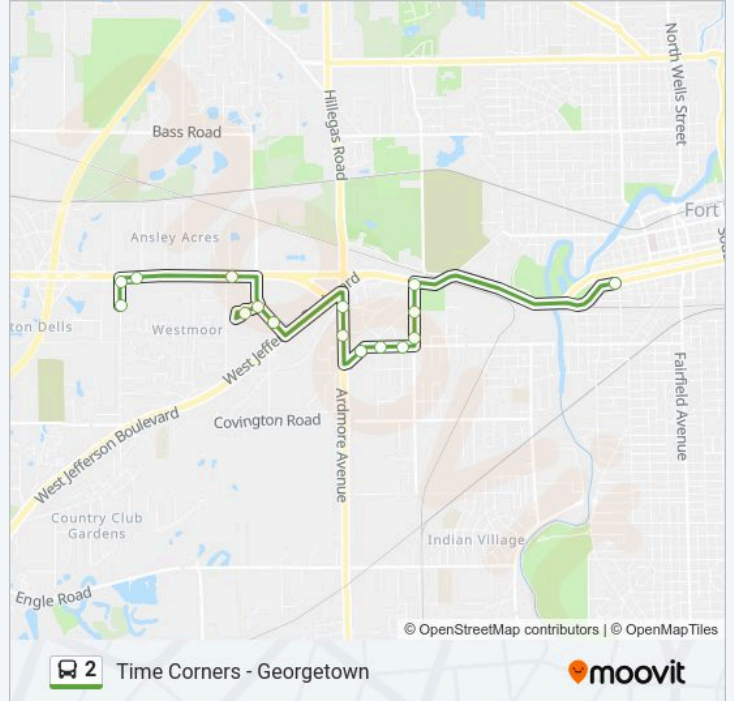

 2 Line

Time Corners - Georgetown

Get The App

The 2 bus line (Time Corners - Georgetown) has 5 routes. For regular weekdays, their operation hours are:  
 (1) West Jefferson at College (Eb): 9:37 PM(2) Central Station - Bay N: 6:37 AM-8:37 PM(3) Meijers Store: 6:34 AM-9:15 PM(4) Central Station - Bay Q: 6:40 AM-8:40 PM(5) Northwood Plaza: 7:15 AM-9:15 PM  
 Use the Moovit App to find the closest 2 bus station near you and find out when is the next 2 bus arriving.

**Direction: West Jefferson at College (Eb)**

16 stops

[VIEW LINE SCHEDULE](#)

- Meijers Store
- Getz at Illinois (Nb)
- Getz at Illinois
- Illinois Near T-Mobile
- Wendy's (Sb)
- Apple Glen/Wal-Mart
- Apple Glen Near Pet Smart
- Ardmore at North Washington (Sb)
- Autumn Creek (Sb)
- Taylor at Portage School
- Taylor at Filmore (Eb)
- Taylor at Henrietta
- Freeman at Ash Centre
- Freeman at Portage
- Freeman at Jefferson
- West Jefferson at College (Eb)

**Direction:** West Jefferson at College (Eb)

**Stops:** 16

**Trip Duration:** 13 min

**Line Summary:**

**Direction: Central Station - Bay N**

20 stops

[VIEW LINE SCHEDULE](#)

- Meijers Store
- Getz at Illinois (Nb)
- Getz at Illinois
- Illinois Near T-Mobile
- Wendy's (Sb)
- Apple Glen/Wal-Mart
- Apple Glen Near Pet Smart
- Ardmore at North Washington (Sb)
- Autumn Creek (Sb)
- Taylor at Portage School
- Taylor at Filmore (Eb)
- Taylor at Henrietta
- Freeman at Ash Centre
- Freeman at Portage
- Freeman at Jefferson
- West Jefferson at College (Eb)
- Jefferson And Union
- Jefferson at Jackson (Eb)

**2 bus Info**

**Direction:** Central Station - Bay N

**Stops:** 20

**Trip Duration:** 33 min

**Line Summary:**

Jefferson at Van Buren

Central Station - Bay N

**Direction: Meijers Store**