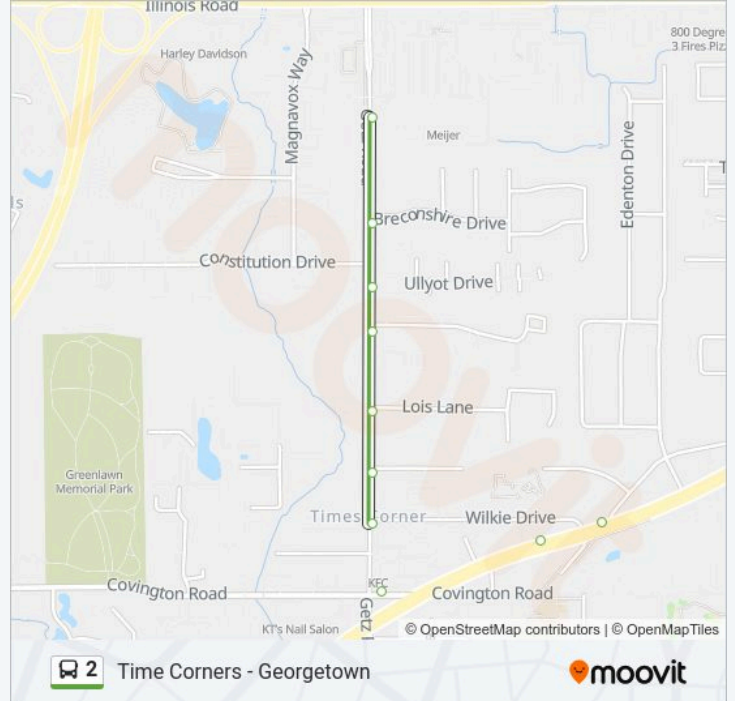

**2 bus Info**

**Direction:** Meijers Store

**Stops:** 33

**Trip Duration:** 21 min

**Line Summary:**

Burlington Coat Factory

Illinois / Apple Glen

Wendy's (Sb)

Apple Glen Near Pet Smart

Jefferson at Woodridge

Jefferson at North Bend

Jefferson Before Time Corners

Covington And Getz (Wb)

Time Corners

Getz at Maurane

Getz at Lois Lane

Coventry Court West

Poplar Ridge Apartments

Getz at Breconshire

Meijers Store

**Direction: Central Station - Bay Q**

40 stops

[VIEW LINE SCHEDULE](#)

Northwood Plaza