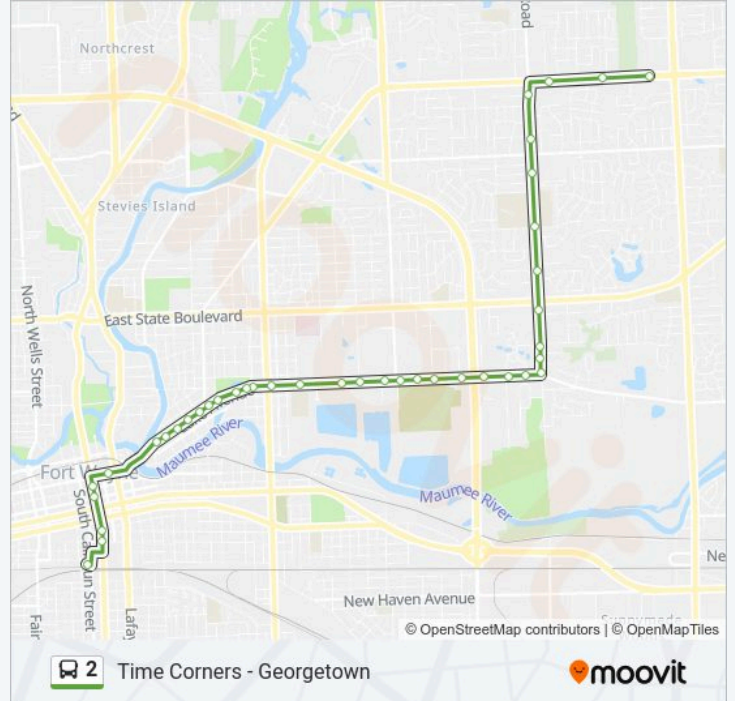

Lake at St. Joseph

Main at Barr

Clinton at Berry (Sb)

Clinton at Wayne (Sb)

Clinton at Lewis (Sb)

Clinton at Douglas

Central Station - Bay Q

**Direction: Northwood Plaza**

52 stops

[VIEW LINE SCHEDULE](#)

Central Station - Bay N

Calhoun Before Douglas

Calhoun at Lewis

**2 bus Time Schedule**

Northwood Plaza Route Timetable:

Monday	7:15 AM-9:15 PM
Tuesday	7:15 AM-9:15 PM
Wednesday	7:15 AM-9:15 PM
Thursday	7:15 AM-9:15 PM

Lewis Near Clinton

Lewis Near Barr

Lewis at Lafayette

Lewis And Clay

Clay at Jefferson

Clay at Wayne

Columbia And Lafort

Columbia And Loree