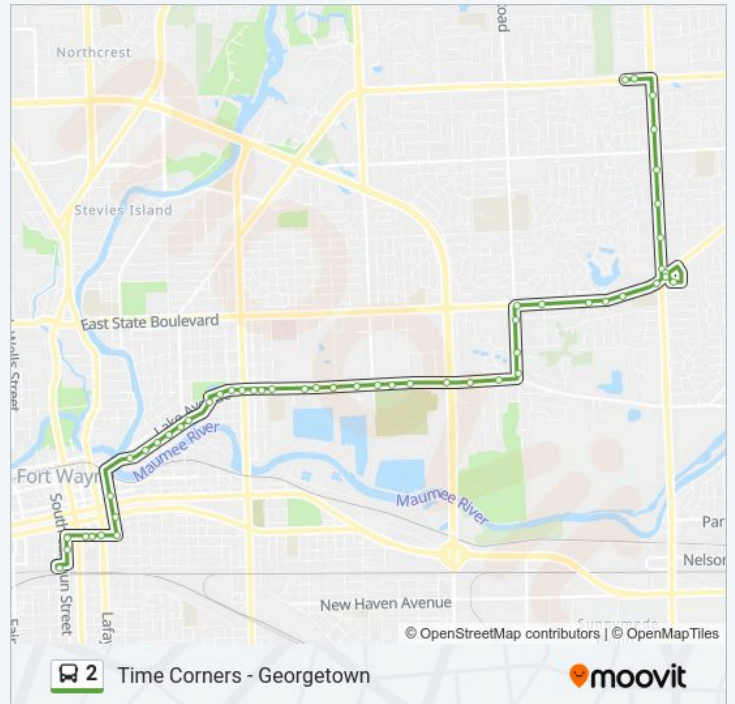

Lake Near 3401

Lake Near Laverne

Oley's Pizza

Lake Before Inwood (Eb)

Lake And Pine Valley (Eb)

Black Bear Creek Apartments

Richfield Apartments

Reed at Forest

## 2 bus Info

**Direction:** Northwood Plaza

**Stops:** 52

**Trip Duration:** 25 min

**Line Summary:**

State And Reed (Eb)

State at Berkley

State Near Voors

State at Grandeur

State at 107.9 Radio

State at Maplecrest

State Near Maplecrest

Georgetown Square

State at Maplecrest

Maplecrest at Brandy Chase

Maplecrest at Alvarez