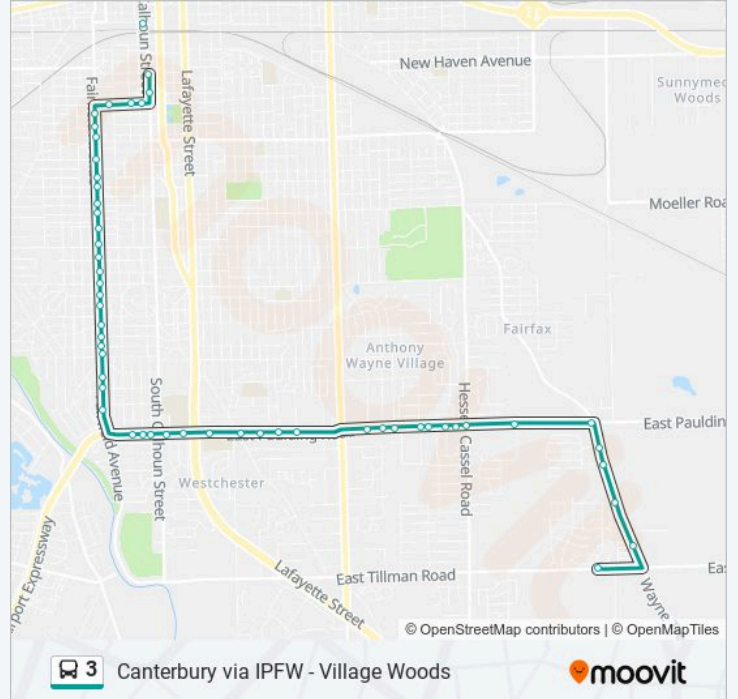

Paulding Rd. at Noll Ave. (Eb)

Paulding Rd. Across From Bishop Luers Hs (Eb)

Paulding Rd. In Front Of Geyer Middle School (Eb)

Paulding Rd. Just East Of Decatur Rd. (Eb)

League For the Blind

Paulding Rd. at Smith St. (Eb)

Paulding Rd. at Bowser St. (Eb)

Eastbound on Paulding Rd. at Plaza Dr.

Paulding Rd. at Standish Dr. (Eb)

Paulding Rd. Just East Of Abbott St. (Eb)

Twin Oaks Apartments

Paulding Rd. at Waycross Dr. (Eb)

Paulding Rd. at Arlene Ave. (Eb)

Paulding Rd. In Front Of the Hessen Cassel Library (Eb)

Eastbound on Paulding Rd. at Hessen Cassel Rd.

Eastbound on Paulding West Of Bunt Dr. on Pole R23

Eastbound on Paulding Before Wayne Trace on Pole A

Southbound on Wayne Trace at Casa Verde Dr (Entrance To Southwick Village)

Southbound on Wayne Trace Beyond Sana Anna

Southbound on Wayne Trace Beyond Strathton on Aep

Southbound on Wayne Trace at Wayne Park Dr.