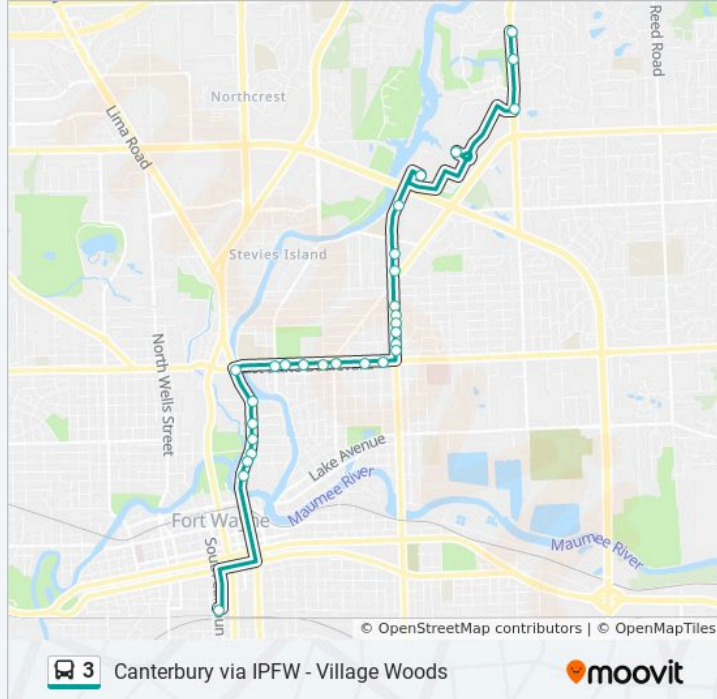

3 bus Info

Direction: Central Station

Stops: 68

Trip Duration: 29 min

Line Summary:

Pettit Ave. at Oliver St. (Wb)

Pettit Ave. at Smith St. (Wb)

Pettit Ave. Just Before Gaywood Dr. (Wb)

3 bus Info

Direction: Roebuck / St. Joe

Stops: 29

Trip Duration: 27 min

Line Summary:

Eastbound on State Blvd. at Florida Dr.

East State Blvd. at Forest Park Blvd. (Eb)

State / Anthony

Anthony Blvd. Just Before Shopping Plaza (Nb)

Ivy Tech

Ipfw Union

Ipfw Walb Union

Northbound on St. Joe Rd. at Broyles (Ne Corner)

St. Joseph Rd. at Arbor Glen Nursing Home (Nb)

Roebuck / St. Joe

3 bus time schedules and route maps are available in an offline PDF at moovitapp.com. Use the Moovit App to see live bus times, train schedule or subway schedule, and step-by-step directions for all public transit in Fort Wayne.

© 2024 Moovit - All Rights Reserved