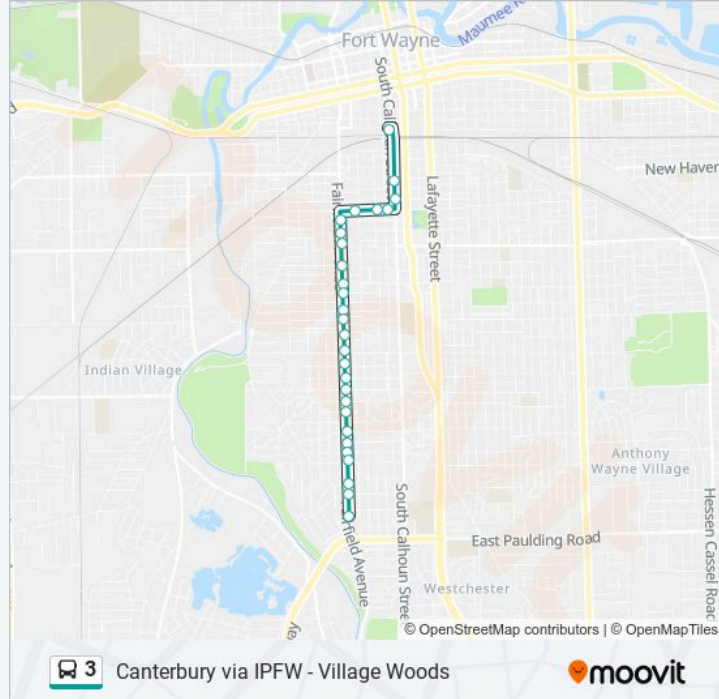

3 bus Info

Direction: Central Station

Stops: 68

Trip Duration: 29 min

Line Summary:

Pettit Ave. at Oliver St. (Wb)

Pettit Ave. at Smith St. (Wb)

Pettit Ave. Just Before Gaywood Dr. (Wb)

Fairfield Ave. at Fleming Ave. (Sb)

Fairfield Ave at Maple Grove Ave. (Sb)

Fairfield Ave. at Pettit Ave. (Sb)

Fairfield Ave. at Roxbury Dr. (Sb)

Fairfield Ave. at Fairfax Dr. (Sb)

Fairfield / Paulding

Direction: Roebuck / St. Joe

29 stops

[VIEW LINE SCHEDULE](#)

Central Station

Spy Run Ave. at Baltus Ave. (Nb)

Spy Run Ave. Just North Of Wagner St. (Nb)

Spy Run Ave. at Prospect Ave. (Nb)

Spy Run Ave. at Tennessee Ave. (Nb)

Spy Run Ave. Just Past Riverside Ave. (Nb)

Spy Run Ave. at Griswold Dr. (Nb)

Spy Run Ave. at State Blvd. (Nb)

Eastbound on East State Blvd. at Parnell Ave.

Eastbound on State Blvd. Just Before St. Joe Blvd.

East State Blvd. at Bayer Ave. (Eb)

Eastbound on East State Blvd. at Kentucky Ave.