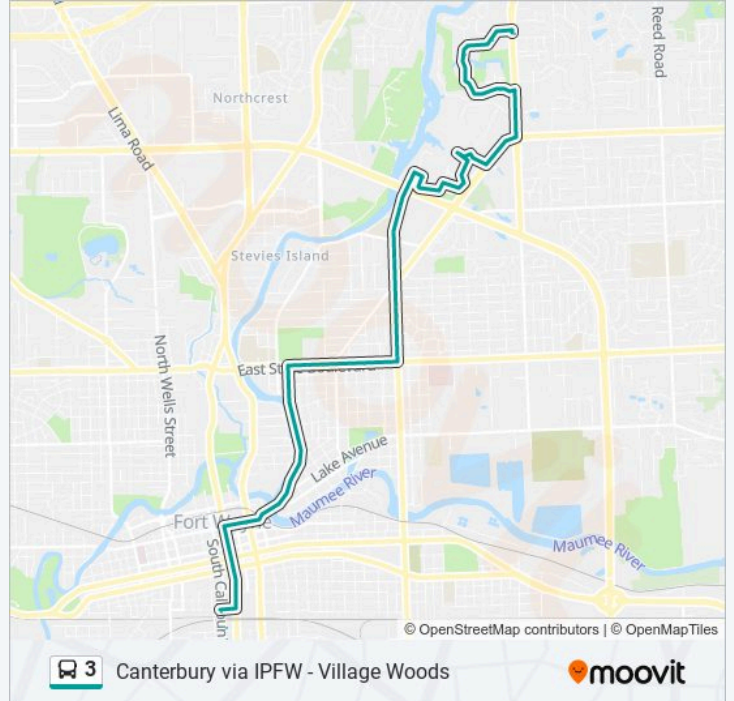

Pettit Ave. at Oliver St. (Wb)

Pettit Ave. at Smith St. (Wb)

Pettit Ave. Just Before Gaywood Dr. (Wb)

Pettit Ave. Just Before South Park Dr. (Wb)

Pettit Ave. at Weisser Park Ave. (Wb)

Pettit Ave. Just Before Hanna St. (Wb)

Pettit Ave. at Monroe St. (Wb)

Pettit Ave. at Avondale Dr. (Wb)

Pettit Ave. Just Before Lafayette St. (Wb)

Pettit Ave. Across From Southgate Plaza (Wb)

Pettit Ave. at Montrose Ave. (Wb)

Pettit Ave. at S. Calhoun St. (Wb)

Pettit Ave. at Harrison St. (Wb)

Pettit Ave. at Hoagland Ave. (Wb)

Pettit Ave. Just Before Fairfield Ave. (Wb)

Fairfield Ave. at Fleming Ave. (Nb)

Fairfield Ave. Before Maple Grove Ave. (Nb)

Fairfield Ave. Before Sherwood Terrace (Nb)

Fairfield Ave. Before Pasadena Dr. (Nb)

Fairfield Ave. at Clermont Ave. (Nb)

Fairfield Ave. at Maxine Dr. (Nb)

Fairfield Ave. at Lexington Ave. (Nb)

Fairfield Ave. Before Branning Ave. (Nb)

Fairfield Ave. at West Foster Parkway (Nb)

Rudisill / Fairfield

Fairfield Ave. at French Ave. (Nb)

Fairfield Ave. at Arcadia Ct. (Nb)

Fairfield Ave. Before Kinsmoor Ave. (Nb)

Fairfield Ave. at Packard Ave. (Nb)

Fairfield Ave. Before Kinnaird Ave. (Nb)

Fairfield Ave. Before Wildwood Ave. (Nb)

Fairfield Ave. at Home Ave. (Nb)