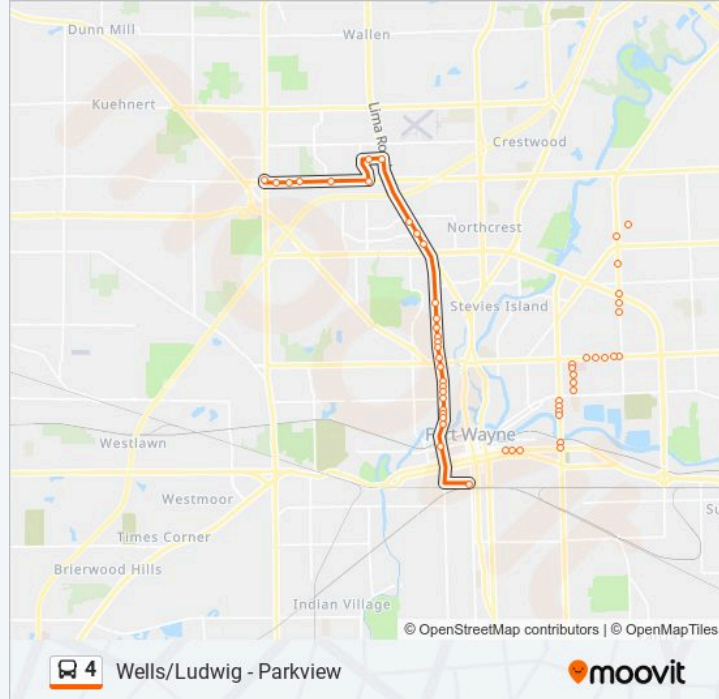

## Wells / State

Southbound on Wells St. at Florence Ave.

Southbound on Wells St. at Archer Ave. (Across From Ywca Bus Hut)

Southbound on Wells St. at Putnam St.

Southbound Wells St. at Huffman St.

Southbound on Wells St. Just Before Spring St.

Southbound on Wells St. at Third St.

Southbound on Wells St. at Second St.

Southbound Wells St. at High St.

Southbound on Wells St. at Fairmount

Southbound on Fairfield at Main

Central Station

### Direction: Ivy Tech North Campus- Harshman Hall

36 stops

[VIEW LINE SCHEDULE](#)

Central Station

Eastbound on Wayne St. Just East Of Clinton St.

Wayne St. After Barr St. (Eb).

Eastbound on Wayne St. at Clay St.

Eastbound on Wayne St. at Monroe St.

Eastbound on Wayne St. at Hanna St.

Eastbound on Wayne St. at Francis St.

Wayne St. at East Central Towers (Eb)

Eastbound Wayne St. at Begue St.

Eastbound on Wayne St. Just Before University St.