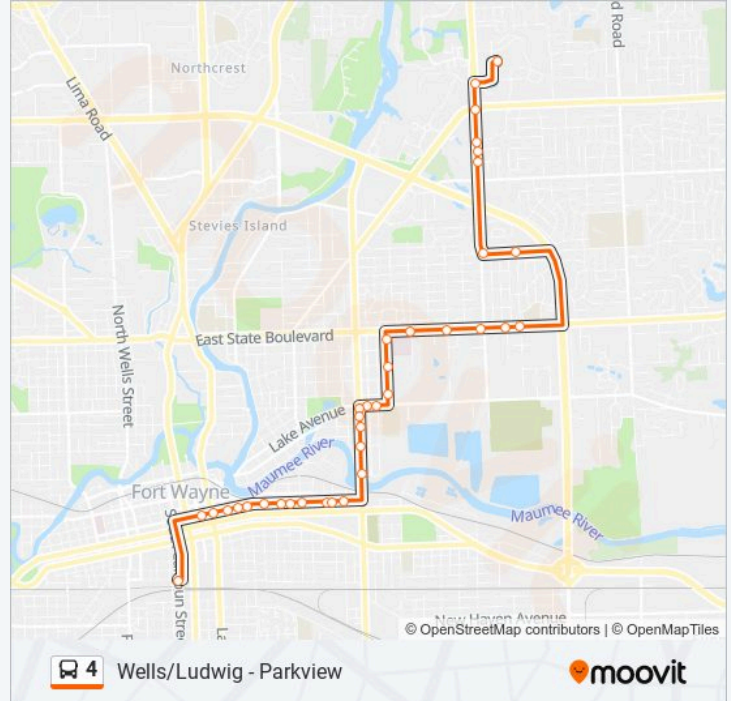

Eastbound on Wayne St. at Schick St.

Eastbound on Wayne St. at Hanover St.

Wayne St. at 1602 Wayne St. (Eb)

Anthony Blvd. at Niagara Dr. (Nb)

N. Anthony Blvd. at Cody Ave. (Nb)

Anthony Ave. at Columbia Ave. (Nb)

Eastbound on Lake Ave. at Kensington Blvd.

Eastbound on Lake Ave. at Pemberton Dr.

Randallia Dr. at Vermont Ave. at Va Hosp. (Nb)

Randallia Dr. at Delaware Ave. (St. Anne's Home) (Nb)

Parkview Hospital

E. State Blvd. at Carew St. (Eb)

E. State Blvd. at Beacon St. (Eb)

State / Hobson

E. State Blvd. at Senior Dr. (Eb)

E. State Blvd. at Laverne Ave. (Eb)

Vance And Sherbourne Ave (Westbound)

Vance at Hobson

Hbson Rd. at St. Croix Dr. (Nb)

Hobson Rd. at Sanibel Dr. (Nb)

Hobson Rd. at Timberhill Dr. (Nb)

Hobson at Stellhorn - Harshman Hall

Ivy Tech North Campus Entrance- South Of Dean Dr

Ivy Tech North Campus- Harshman Hall

**Direction: Meijer**

7 stops

[VIEW LINE SCHEDULE](#)