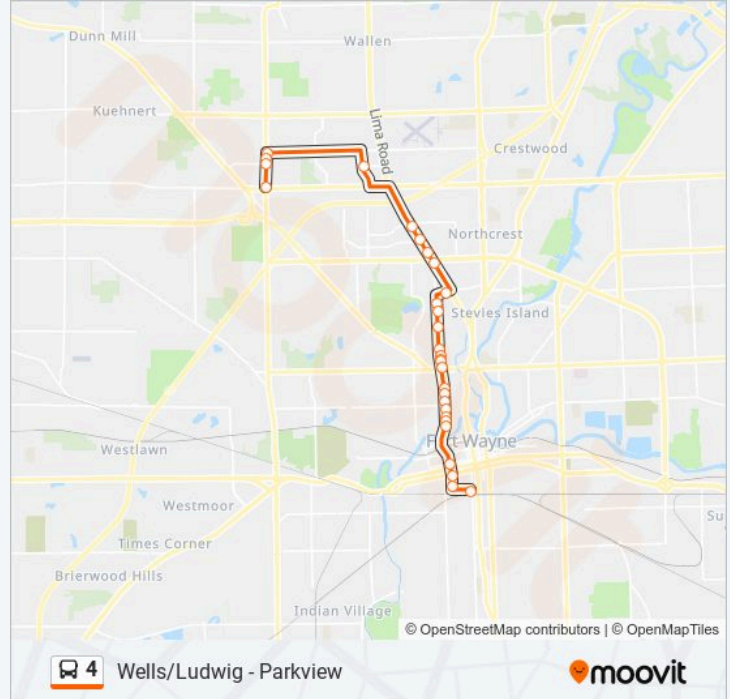

Wells St. Beyond Irene Ave. (Nb)

Wells St. Before Lillian Ave. (Nb)

Wells St. Before Russell Ave. (Nb)

3126 Wells St. (In Front Of Mobile Home Park)

Wells St. In Front Of Edy's Ice Cream (Nb)

3640 Wells St. In Front Of the Glass Shop (Nb)

401 Fernhill Dr. (Nb)

Lima Rd. at Coliseum Blvd. (Nb)

Lima Rd. In Front Of Hall Rest. (Nb)

Lima Rd. Across From Production Rd. (Don Ayres)
(Nb)

Lima at Ley (Nb)

Meijer on Cross Creek Blvd

Westbound on Ludwig Rd. at Huguenard Rd.

Southbound on Huguenard Rd at Option Pass

Southbound on Huguenard Rd. Just Beyond
Merchant Dr. E52

Washington Center / Huguenard

4 bus time schedules and route maps are available in an offline PDF at moovitapp.com. Use the Moovit App to see live bus times, train schedule or subway schedule, and step-by-step directions for all public transit in Fort Wayne.

© 2024 Moovit - All Rights Reserved