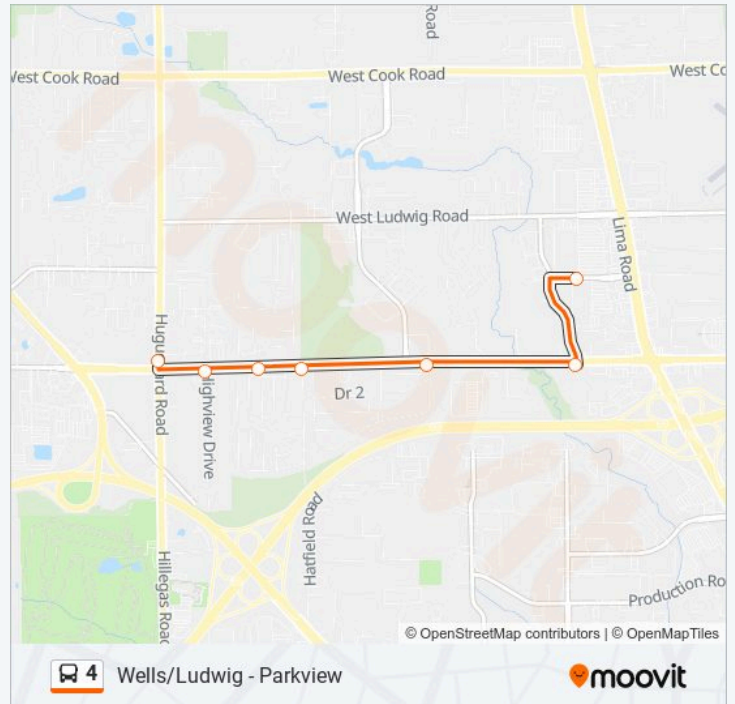

Eastbound on Wayne St. at Schick St.

Eastbound on Wayne St. at Hanover St.

Wayne St. at 1602 Wayne St. (Eb)

Anthony Blvd. at Niagara Dr. (Nb)

N. Anthony Blvd. at Cody Ave. (Nb)

Anthony Ave. at Columbia Ave. (Nb)

Eastbound on Lake Ave. at Kensington Blvd.

Eastbound on Lake Ave. at Pemberton Dr.

Randallia Dr. at Vermont Ave. at Va Hosp. (Nb)

Randallia Dr. at Delaware Ave. (St. Anne's Home) (Nb)

Parkview Hospital

E. State Blvd. at Carew St. (Eb)

#### 4 bus Info

**Direction:** Meijer

**Stops:** 7

**Trip Duration:** 6 min

**Line Summary:**

#### Direction: Washington Center / Huguenard

29 stops

[VIEW LINE SCHEDULE](#)

Central Station

Northbound on Ewing at Brackenridge

Ewing St. at Jefferson Blvd. (Nb)

Ewing St. at Wayne St. (Nb)

Wells St. at High St. (Nb)