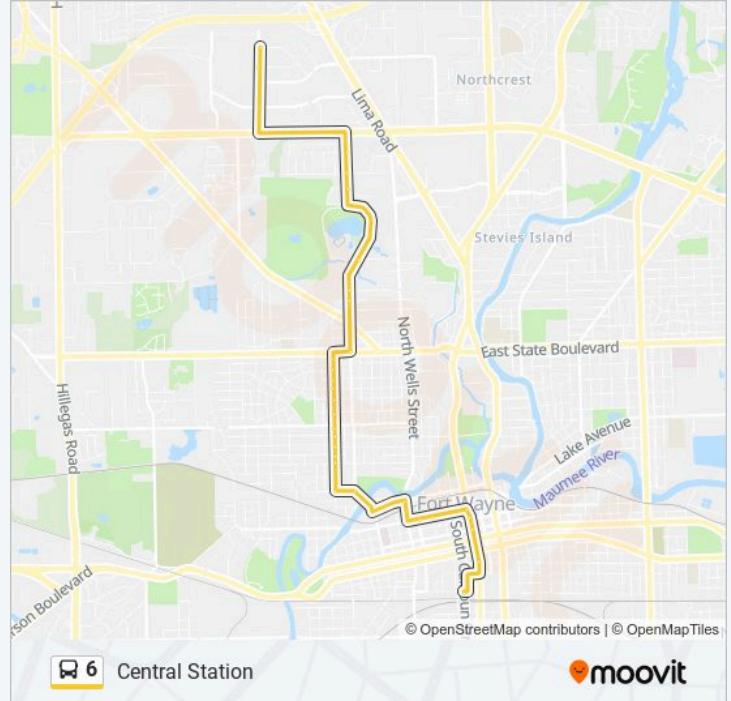

**6 bus Info**  
**Direction:** Central Station  
**Stops:** 47  
**Trip Duration:** 28 min  
**Line Summary:**

Mckinnie Ave. About A Block Before Hanna St. (Wb)

Hanna St. at Milton St. (Nb)

Hanna St. at Baxter St. (Nb)

Hanna St. at Richardsville Ave. (Nb)

Hanna St. at Rudisill Blvd. (Nb)

Hanna St. at Gumper Ave. (Nb)

Hanna St. at Hamilton Ave. (Nb)

Hanna St. Just Before Oxford St. (Nb)

Oxford St. Just Before Warsaw St. (Wb)

Warsaw St. Just Before Suttentfield St. (Nb)

Warsaw St. at Taber St. (Nb)

Warsaw St. at Creighton Ave. (Nb)

Creighton Ave at Hanna (Eb)

Hanna St. Across From Dewald St. (Nb)

Hanna/Creighton Transit Center, South Shelter

Hanna/Creighton Transit Center, North Shelter

Hanna St. at Buchanan St. (Nb)

Hanna St. at Lassalle St. (Nb)

Hanna St. at Masterson Ave. (Nb)

Central Station

**Direction: Profit Dr at Executive Blvd (Wb)**

28 stops