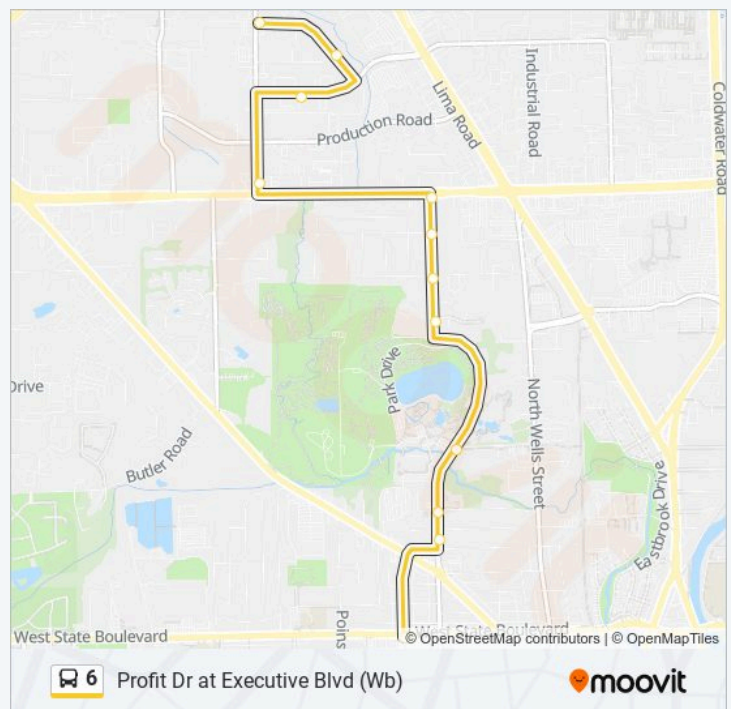

Franke Park

Sherman Blvd. at Villa Park Ct. (Nb)

Sherman Blvd. at Louisedale Dr. (Nb)

Sherman Blvd. at Trick Ave. (Nb)

Sherman Blvd. Before W. Coliseum Blvd. (Nb)

Executive Blvd. Before Directors Row (Nb)

Eastbound on Progress Rd. at Aws Parking Lot

Profit Dr. at Dividend Rd. (Nb)

Profit Dr at Executive Blvd (Wb)

Tuesday	5:27 AM - 8:15 PM
Wednesday	5:27 AM - 8:15 PM
Thursday	5:27 AM - 8:15 PM
Friday	5:27 AM - 8:15 PM
Saturday	7:27 AM - 5:15 PM

### 6 bus Info

**Direction:** Profit Dr at Executive Blvd (Wb)

**Stops:** 28

**Trip Duration:** 27 min

**Line Summary:**

### Direction: Wayne Trace at Mckinnie (Sb)

51 stops

[VIEW LINE SCHEDULE](#)