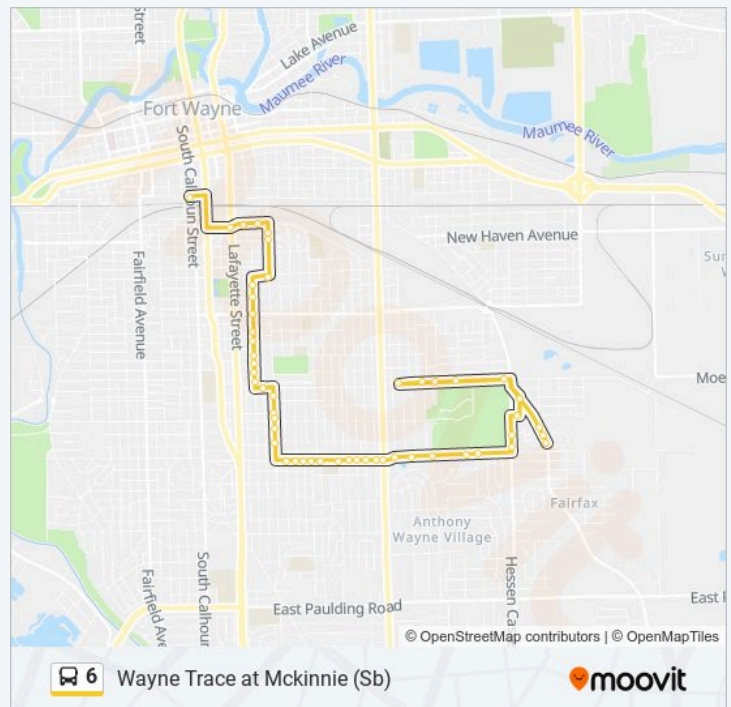

Hanna St. at Richardsville Ave. (Nb)

Hanna St. at Rudisill Blvd. (Nb)

Hanna St. at Gumper Ave. (Nb)

Hanna St. at Hamilton Ave. (Nb)

Hanna St. Just Before Oxford St. (Nb)

Oxford St. Just Before Warsaw St. (Wb)

Eastbound on Mckinnie Ave. at Reed St.

Eastbound on Mckinnie Ave. at Winter St.

Tuesday 6:15 AM - 8:15 PM

Wednesday 6:15 AM - 8:15 PM

Thursday 6:15 AM - 8:15 PM

Friday 6:15 AM - 8:15 PM

Saturday 8:15 AM - 5:15 PM

### 6 bus Info

**Direction:** Wayne Trace at Mckinnie (Sb)

**Stops:** 51

**Trip Duration:** 23 min

**Line Summary:**

Eastbound on Mckinnie Ave. at Lillie St.

Eastbound on Mckinnie Ave. at S. Anthony Blvd.

Eastbound on Mckinnie Ave. at Euclid Ave.

Eastbound on Mckinnie Ave. Just West Of Plaza Dr.

Eastbound on Mckinnie Ave. at Queen St.

Mckinnie Ave. Near MC Millen Park (Eb).

Mckinnie Ave. At Mcmillen Park (Eb).

Hessen Cassel Rd. at Diplomat Plaza (Nb)