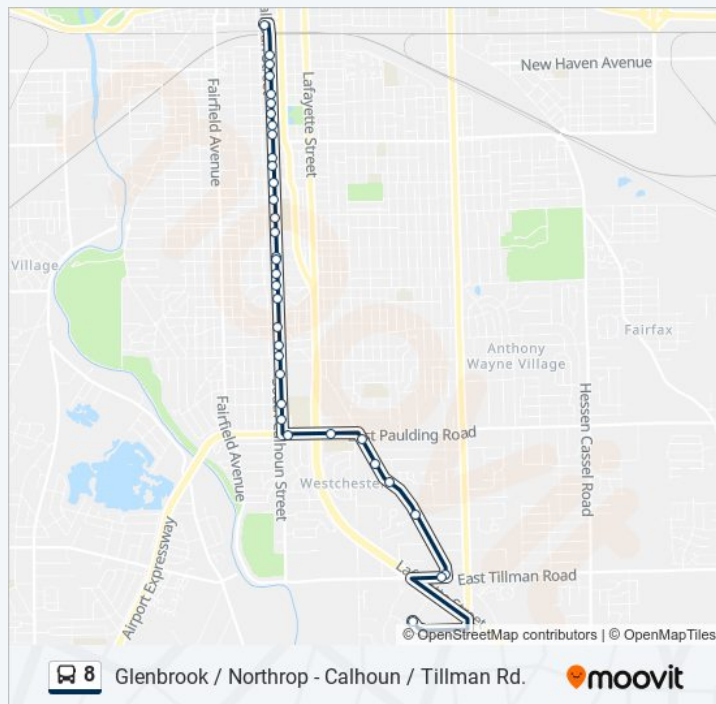

Decatur Rd. In Front Of 5824 (Sb)

Decatur Rd. Just South Of Farwood Dr. (Sb)

Decatur Rd. at Hystone Dr. (Sb)

Decatur Rd at Dawnan Dr. (Sb)

Decatur Rd. at Tillman Rd. (Sb)

Tillman Rd. Just Around the Corner From Decatur
Rd. (Wb)

Southtown Centre

8 bus Info

Direction: Southtown Centre

Stops: 35

Trip Duration: 20 min

Line Summary:

30 stops

[VIEW LINE SCHEDULE](#)

Central Station

Northbound on Harrison @ Douglas

Northbound on Harrison @ Jefferson

Eastbound on Jefferson @ Barr

Northbound on Lafayette @ Wayne St.

Northbound on Lafayette @ Main St.

Northbound on Lafayette @ Three Rivers Apts

Spy Run Ave. at Baltes Ave. (Nb)

Spy Run Ave. Just North Of Wagner St. (Nb)

Spy Run Ave. at Prospect Ave. (Nb)

Spy Run Ave. at Tennessee Ave. (Nb)

Spy Run Ave. Just Past Riverside Ave. (Nb)

Spy Run Ave. at Griswold Dr. (Nb)