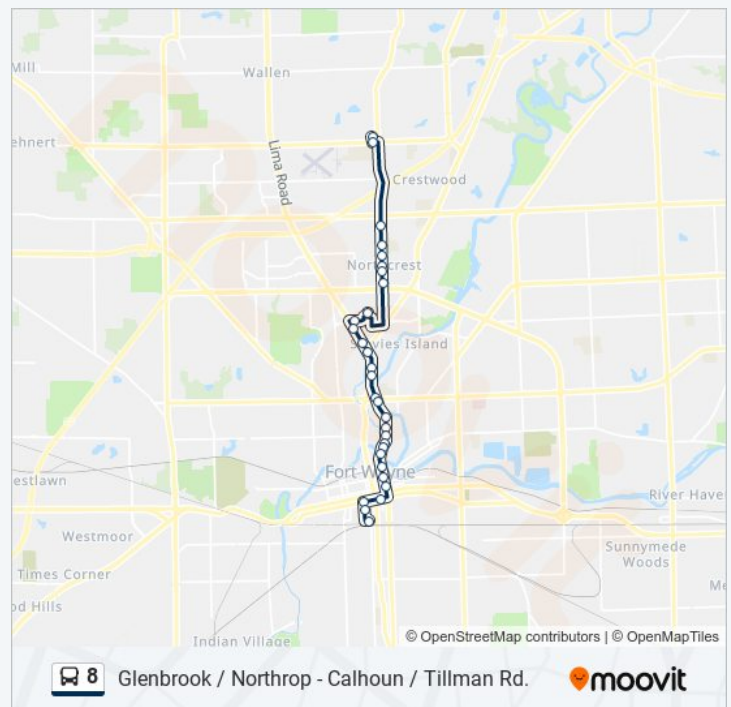

30 stops

[VIEW LINE SCHEDULE](#)

Central Station

Northbound on Harrison @ Douglas

Northbound on Harrison @ Jefferson

Eastbound on Jefferson @ Barr

Northbound on Lafayette @ Wayne St.

Northbound on Lafayette @ Main St.

Northbound on Lafayette @ Three Rivers Apts

Spy Run Ave. at Baltes Ave. (Nb)

Spy Run Ave. Just North Of Wagner St. (Nb)

Spy Run Ave. at Prospect Ave. (Nb)

Spy Run Ave. at Tennessee Ave. (Nb)

Spy Run Ave. Just Past Riverside Ave. (Nb)

Spy Run Ave. at Griswold Dr. (Nb)

Spy Run Ave. at State Blvd. (Nb)

Spy Run Ave. Across State Blvd. (Nb)

Clinton St. at Grove St. (Nb)

Clinton St. at Beverly Rehab. Ctr. (Nb)

Lima Rd. at Edgewood Ave. (Budget Rental) (Nb)

Lima Rd. at Norfolk Ave. (Nb)

Lima Rd. at Cumberland Ave. (Nb)

Eastbound on Fernhill Dr. at the Aldi's Entrance

Glenbrook Mall (Meets Route 8)

Coldwater Rd. at Noble Ave. (Nb)

Coldwater Rd. at Collins Dr. (Nb)

Coldwater Rd. at English Dr. (Nb)

Coldwater Rd. Across From Northeast Dr. (Nb)

Coldwater Rd. at Essex Ln. (Nb)

Coldwater Rd. at Stratton Rd. (Nb)

Cook Rd. & Westfield Dr. (Wb)

Westfield

Westfield Route Timetable:

Sunday	Not Operational
Monday	6:15 AM - 8:45 PM
Tuesday	6:15 AM - 8:45 PM
Wednesday	6:15 AM - 8:45 PM
Thursday	6:15 AM - 8:45 PM
Friday	6:15 AM - 8:45 PM
Saturday	8:15 AM - 5:15 PM

8 bus Info

Direction: Westfield

Stops: 30

Trip Duration: 27 min

Line Summary: