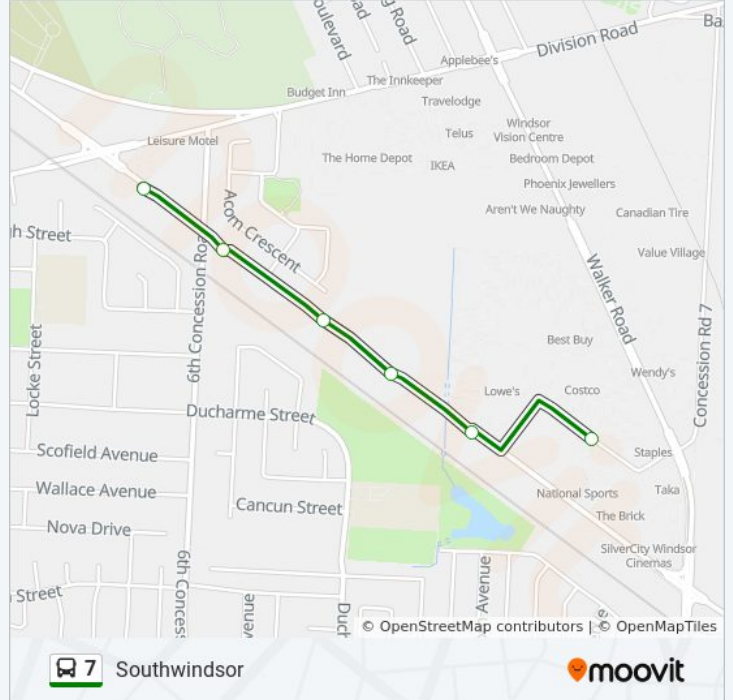

**Trip Duration:** 56 min

**Line Summary:**

Malden at Orford  
Malden at Delmar  
Sprucewood at Malden  
Sprucewood at Newman  
Sprucewood at Woodmont  
Sprucewood at Abbott  
Sprucewood at Kingsley  
Sprucewood at Matchette  
Marigold at Weaver  
Matchette at Titcombe  
Matchette at Armanda  
Matchette at Carmichael  
Matchette at Chappell  
Matchette at Prince  
Hotel Dieu Grace Healthcare

**Direction: Southwindsor**

6 stops

[VIEW LINE SCHEDULE](#)

Provincial at Humane Society  
Provincial at Sixth Concession  
Provincial at Lone Pine  
Provincial at Monarch Basics  
Provincial at Legacy Park  
Legacy Park at Costco

**7 bus Info**

**Direction:** Southwindsor

**Stops:** 6

**Trip Duration:** 5 min

**Line Summary:**

7 bus time schedules and route maps are available in an offline PDF at [moovitapp.com](https://moovitapp.com). Use the [Moovit App](#) to see live bus times, train schedule or subway schedule, and step-by-step directions for all public transit in Windsor.