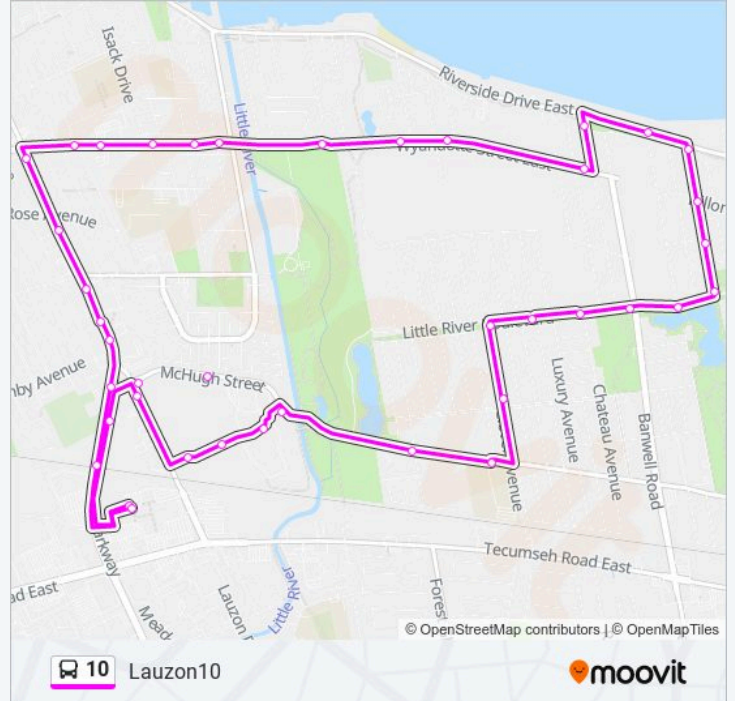

10 bus Info

Direction: Lauzon10

Stops: 37

Trip Duration: 30 min

Line Summary:

Wyandotte at Clover

Wyandotte at Florence

Wyandotte at Martinique

Wyandotte at Greendale

Wyandotte at Westchester

Wyandotte at Isack

Wyandotte at Riverside Plaza

Wyandotte at Watson

Lauzon Rd. at Wyandotte

Lauzon Road at St. Rose

Lauzon Road at Edgar

Lauzon Rd. at Abc Day Nursery

Lauzon at Tranby

Lauzon Parkway at Lauzon Line

Lauzon Parkway at Via Tracks

Tecmseh Mall Rear Entrance

Direction: Lauzon10

32 stops

[VIEW LINE SCHEDULE](#)

10 bus Info

Direction: Lauzon10

Stops: 32

Trip Duration: 35 min

Line Summary:

Wildwood at Ancona

Wildwood at Timber Bay

Banwell at Mulberry