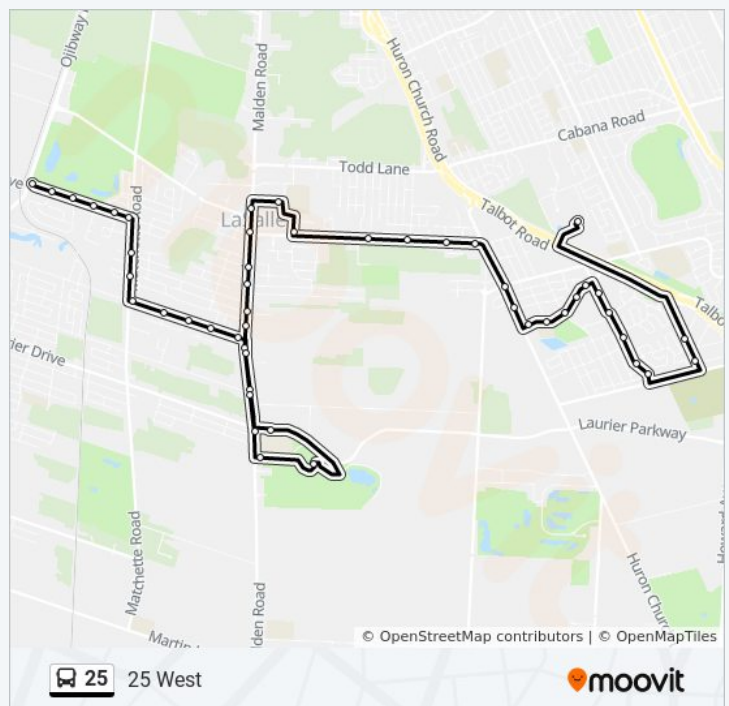

25 bus Info

Direction: 25 West

Stops: 48

Trip Duration: 40 min

Line Summary:

Malden at Rosati

Malden at Bouffard

Laurier at Rocheleau