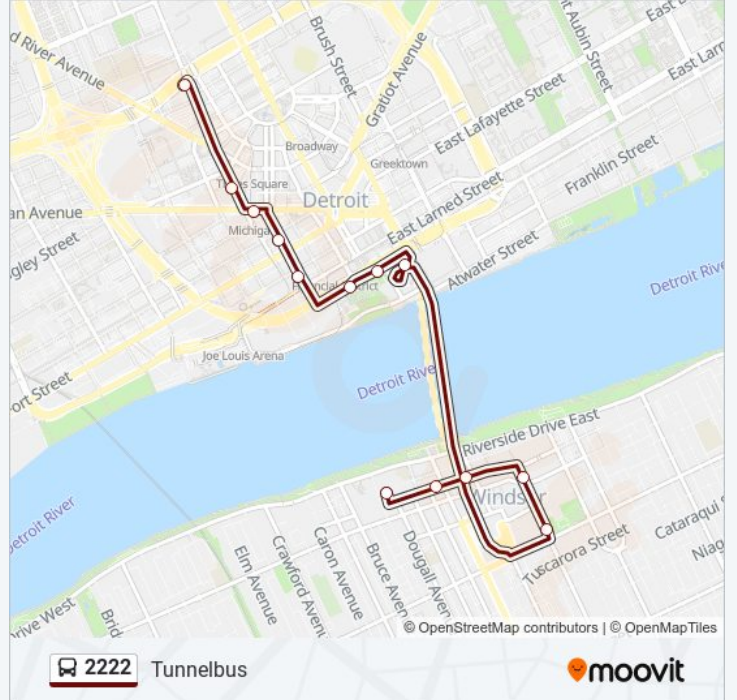

### Direction: Tunnelbus

12 stops

[VIEW LINE SCHEDULE](#)

Windsor Transit Terminal  
Goyeau at Pitt  
City Hall Square  
Canada Tunnel Plaza Duty Free  
Jefferson at Randolph  
Jefferson at Woodward  
Jefferson at Griswold  
Washington at Jefferson  
Washington at Lafayette  
Cass at Michigan  
Grand River at 2nd  
Lca

- Lca
- Cass at Bagley
- Michigan at Cass
- Washington at Lafayette
- Washington at Congress
- Jefferson at Griswold
- Jefferson at Woodward
- Tunnel Platform at Mariner's
- Mcdougall at Wyandotte
- Mcdougall at University Avenue
- Chatham at Goyeau
- Chatham at Ouellette
- Windsor Transit Terminal

**2222 bus Time Schedule**

Tunnelbus Route Timetable:

Sunday	08:34 - 19:34
Monday	08:34 - 19:34
Tuesday	06:34 - 21:34
Wednesday	06:34 - 21:34
Thursday	06:34 - 21:34
Friday	06:34 - 23:34
Saturday	06:34 - 21:34

**2222 bus Info**

**Direction:** Tunnelbus

**Stops:** 13

**Trip Duration:** 20 min

**Line Summary:**

2222 bus time schedules and route maps are available in an offline PDF at [moovitapp.com](https://moovitapp.com). Use the Moovit App to see live bus times, train schedule or subway schedule, and step-by-step directions for all public transit in Windsor.