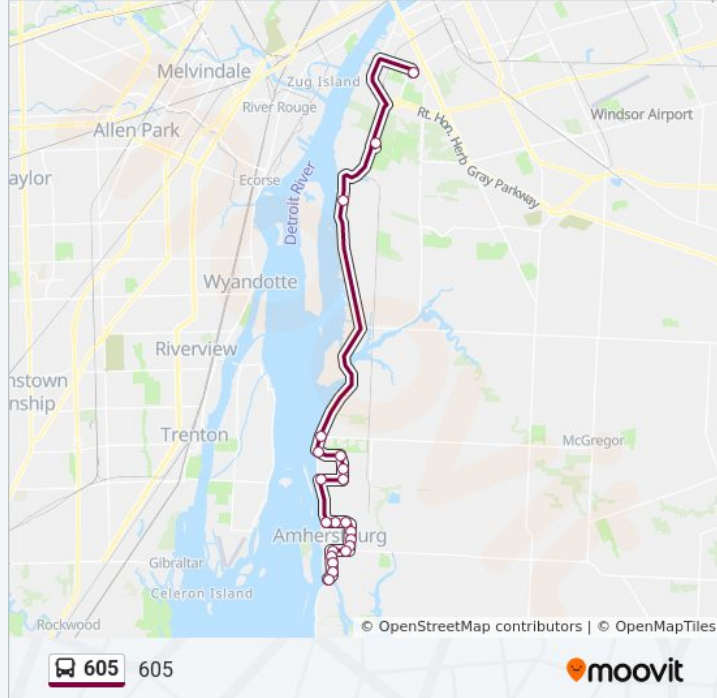

**Direction: 605**

17 stops

[VIEW LINE SCHEDULE](#)

Hotel Dieu Grace Healthcare

Marigold at Weaver

Front at Laurier

Front at Middle Side Road

Kingsbridge at Front

**605 bus Info**

**Direction:** 605

**Stops:** 17

**Trip Duration:** 41 min

**Line Summary:**

**Direction: 605**

21 stops

[VIEW LINE SCHEDULE](#)

**605 bus Info**

**Direction:** 605

**Stops:** 21

**Trip Duration:** 48 min

**Line Summary:**

Front at Laurier

Marigold at Weaver

Hotel Dieu Grace Healthcare