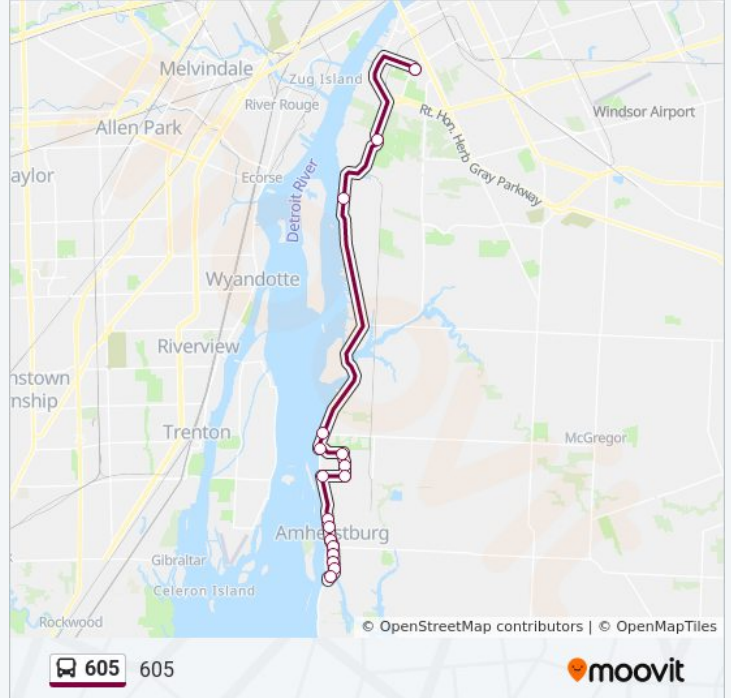

**Direction: 605**

17 stops

[VIEW LINE SCHEDULE](#)

Hotel Dieu Grace Healthcare

Marigold at Weaver

Front at Laurier

Front at Middle Side Road

Kingsbridge at Front

Sandwich at Pickering

Sandwich at Mccurdy

Sandwich at Malden Hill

Lowes Sideroad at Dalhousie

**605 bus Time Schedule**

605 Route Timetable:

Sunday	8:30 AM - 5:25 PM
Monday	6:00 AM - 6:00 PM
Tuesday	6:00 AM - 6:00 PM
Wednesday	6:00 AM - 6:00 PM
Thursday	6:00 AM - 6:00 PM
Friday	6:00 AM - 6:00 PM
Saturday	7:00 AM - 6:00 PM

**605 bus Info**

**Direction:** 605

**Stops:** 17

**Trip Duration:** 41 min

**Line Summary:**

**Direction: 605**

21 stops

[VIEW LINE SCHEDULE](#)

**605 bus Info**

**Direction:** 605

**Stops:** 21

**Trip Duration:** 48 min

**Line Summary:**

Front at Laurier

Marigold at Weaver

Hotel Dieu Grace Healthcare