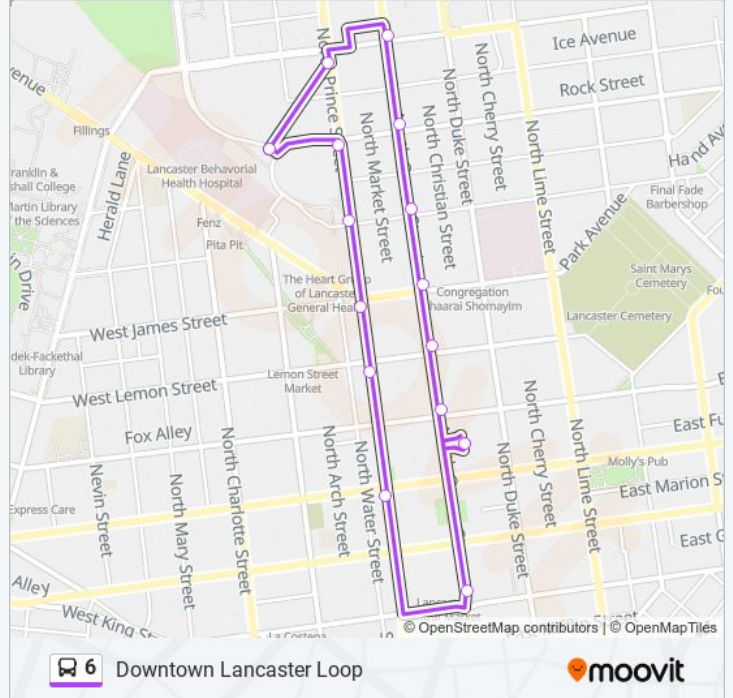

Use the Moovit App to find the closest 6 bus station near you and find out when is the next 6 bus arriving.

Direction: Amtrak And Downtown

16 stops

[VIEW LINE SCHEDULE](#)

- Queen St. Station
- N. Queen & Walnut
- N. Queen & Lemon St.
- N. Queen 7 James St.
- N. Queen & Frederick St.
- N. Queen & Clay St.
- N. Queen & Liberty St.
- N. Prince & Liberty St.
- Clipper Stadium Park & Ride
- N. Prince & W. Clay St.
- N. Prince & W. Frederick St.
- N. Prince & W. James St.
- N. Prince & W. Lemon St.
- N. Prince & W. Chestnut St.
- N. Queen & King Fulton Bank
- Queen St. Station

6 bus Info

Direction: Amtrak And Downtown

Stops: 16

Trip Duration: 25 min

Line Summary:

Direction: Amtrak And Downtown

16 stops
[VIEW LINE SCHEDULE](#)

- Queen St. Station
- N. Queen & Walnut
- N. Queen & Lemon St.
- N. Queen 7 James St.
- N. Queen & Frederick St.
- N. Queen & Clay St.
- N. Queen & Liberty St.
- N. Prince & Liberty St.
- Clipper Stadium Park & Ride
- N. Prince & W. Clay St.
- N. Prince & W. Frederick St.
- N. Prince & W. James St.
- N. Prince & W. Lemon St.
- N. Prince & W. Chestnut St.
- N. Queen & King Fulton Bank
- Queen St. Station

6 bus Info

Direction: Amtrak And Downtown
Stops: 16
Trip Duration: 20 min
Line Summary:

Direction: Amtrak Liberty Place And Downtown

16 stops
[VIEW LINE SCHEDULE](#)

- Queen St. Station
- N. Queen & Walnut
- N. Queen & Lemon St.
- N. Queen & James St.
- N. Queen & Frederick St.
- N. Queen & Clay St.
- N. Queen & Liberty St.
- N. Charlotte & Liberty St.
- Clipper Stadium Park & Ride
- N. Prince & W. Clay St.
- N. Prince & W. Frederick St.
- N. Prince & W. James St.
- N. Prince & W. Lemon St.
- N. Prince & W. Chestnut St.
- N. Queen & King Fulton Bank
- Queen St. Station