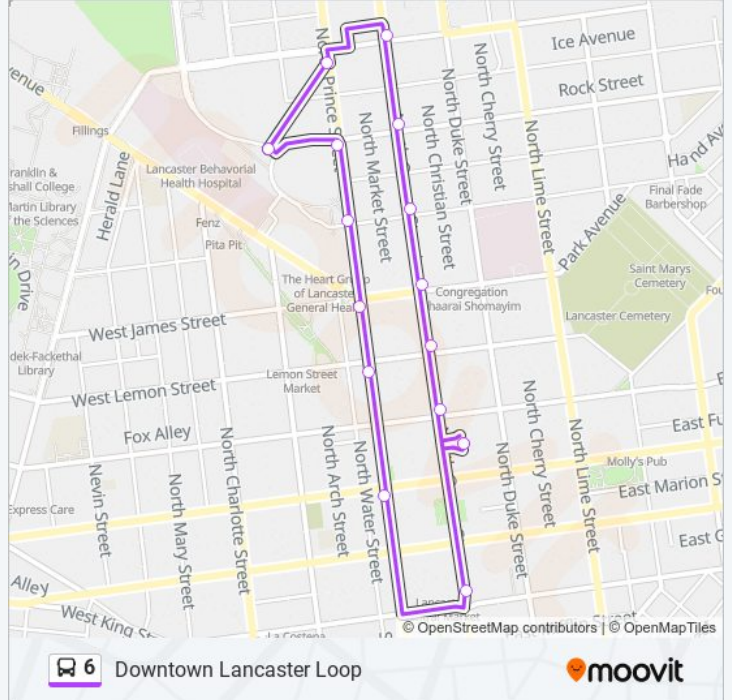

6 bus Info

Direction: Amtrak And Downtown

Stops: 16

Trip Duration: 25 min

Line Summary:

Direction: Amtrak And Downtown

16 stops
[VIEW LINE SCHEDULE](#)

- Queen St. Station
- N. Queen & Walnut
- N. Queen & Lemon St.
- N. Queen 7 James St.
- N. Queen & Frederick St.
- N. Queen & Clay St.
- N. Queen & Liberty St.
- N. Prince & Liberty St.
- Clipper Stadium Park & Ride
- N. Prince & W. Clay St.
- N. Prince & W. Frederick St.
- N. Prince & W. James St.
- N. Prince & W. Lemon St.
- N. Prince & W. Chestnut St.
- N. Queen & King Fulton Bank
- Queen St. Station

6 bus Info

Direction: Amtrak And Downtown
Stops: 16
Trip Duration: 20 min
Line Summary:

Direction: Amtrak Liberty Place And Downtown

16 stops
[VIEW LINE SCHEDULE](#)

- Queen St. Station
- N. Queen & Walnut
- N. Queen & Lemon St.
- N. Queen & James St.
- N. Queen & Frederick St.
- N. Queen & Clay St.
- N. Queen & Liberty St.
- N. Charlotte & Liberty St.
- Clipper Stadium Park & Ride
- N. Prince & W. Clay St.
- N. Prince & W. Frederick St.
- N. Prince & W. James St.
- N. Prince & W. Lemon St.
- N. Prince & W. Chestnut St.
- N. Queen & King Fulton Bank
- Queen St. Station

6 bus Info

Direction: Amtrak Liberty Place And Downtown
Stops: 16
Trip Duration: 30 min
Line Summary:

Direction: Amtrak Liberty Place And Downtown

16 stops

[VIEW LINE SCHEDULE](#)

- Queen St. Station
- N. Queen & Walnut
- N. Queen & Lemon St.
- N. Queen 7 James St.
- N. Queen & Frederick St.
- N. Queen & Clay St.
- N. Queen & Liberty St.
- N. Charlotte & Liberty St.
- Clipper Stadium Park & Ride
- N. Prince & W. Clay St.
- N. Prince & W. Frederick St.
- N. Prince & W. James St.
- N. Prince & W. Lemon St.
- N. Prince & W. Chestnut St.
- N. Queen & King Fulton Bank
- Queen St. Station