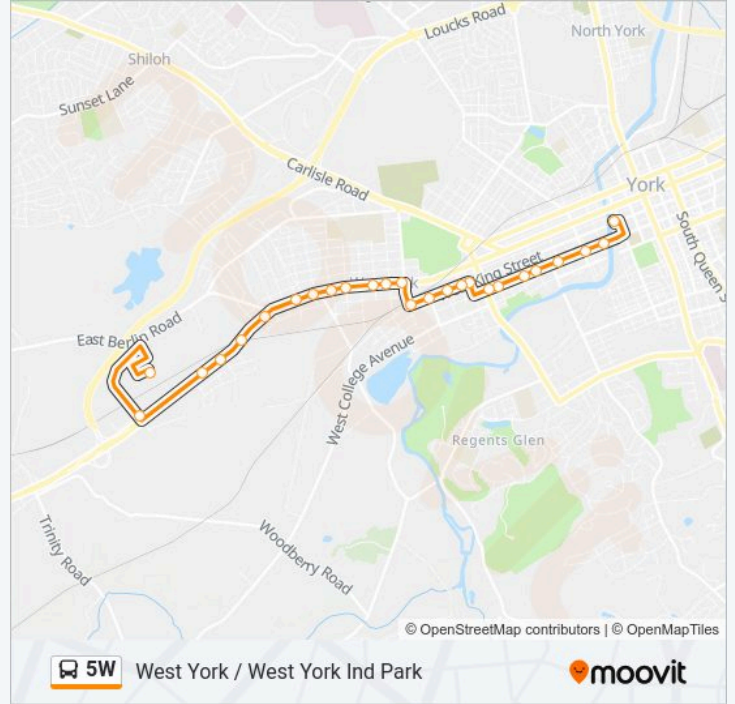

Use the Moovit App to find the closest 5W bus station near you and find out when is the next 5W bus arriving.

Direction: 5w Downtown

25 stops

[VIEW LINE SCHEDULE](#)

- West York Industrial Park
- Zarfoss Dr. at Gillespie Dr. Ib.
- 3142 W. Market Street
- W. Market St. at Hull Dr. Ib.
- W. Market St. at John St. Ib.
- W. Market St. at Hoffman Ln. Ib.
- W. Market St. at Gotwalt St. Ib.
- W. Market St. at Oxford St. Ib.
- W Market St at S Diamond St Ib.
- W. Market St. at Clinton St. Ib.
- W Philadelphia St at Sumner St
- Sumner St. at W. Market St. Ib.
- W. Market St. at Adams St. Ib.
- W. Market St. at Highland Ave. Ib.
- 1226 W. Market St. Ib.
- W. Market St. at Overbrook St. Ib.
- W. King St. at Overbrook St. Ib.
- W. King St. at Dewey St. Ib.
- W King St at Richland Ave Ib.
- W. King St. at Royal St. Ib.
- W. King St. at S. Belvidere Ave. Ib.

5W bus Info

Direction: 5w Downtown

Stops: 25

Trip Duration: 15 min

Line Summary:

W. King St. at Cedar St. Ib.

W. King St. at Hartley St. Ib.

W. King St. at Penn St. Ib.

York Transfer Center

Direction: 5w West York

19 stops

[VIEW LINE SCHEDULE](#)

York Transfer Center

W. Princess St. at Newberry St. Ob.

W. Princess St. at Penn St. Ob.

W. Princess St. at Hartley St. Ob.

5W bus Info

Direction: 5w Rabbit Hq

Stops: 26

Trip Duration: 21 min

Line Summary:

W. Market St. at Oxford St. Ob.
W. Market St. at Gotwalt St. Ob.
W. Market St. at Hoffman Ln. Ob.
2801 W. Market St. Ob.
W. Market St. at Hull Dr. Ob.
3151 W. Market Street
Zarfoss Rd. at Gillespie Dr. Ob.
West York Industrial Park