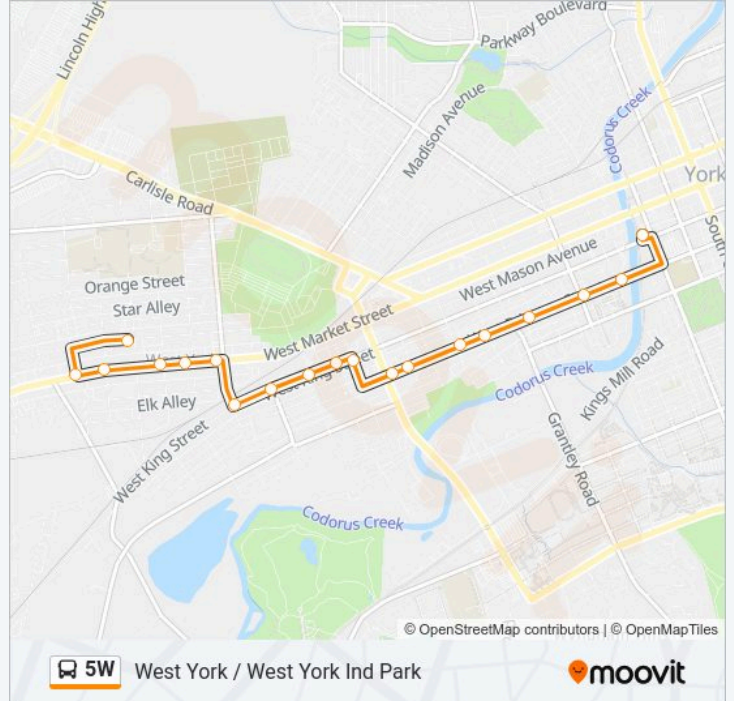

5W bus Info

Direction: 5w Downtown

Stops: 25

Trip Duration: 15 min

Line Summary:

W. King St. at Cedar St. Ib.

W. King St. at Hartley St. Ib.

W. King St. at Penn St. Ib.

York Transfer Center

Direction: 5w West York

19 stops

[VIEW LINE SCHEDULE](#)

York Transfer Center

W. Princess St. at Newberry St. Ob.

W. Princess St. at Penn St. Ob.

W. Princess St. at Hartley St. Ob.

W. King St. at Hoke St. Ob.

W. King St. at Highland Ave. Ob.

W. Market St. at Highland Ave. Ob.

W. Market St. at Adams St. Ob.

W. Market St. at Seward St. Ob.

W. Market St. at Clinton St. Ob.

W. Market St. at Diamond St. Ob.

5W bus Info

Direction: 5w West York

Stops: 19

Trip Duration: 12 min

Line Summary:

W Philadelphia St at Sumner St

Direction: 5w Downtown

15 stops