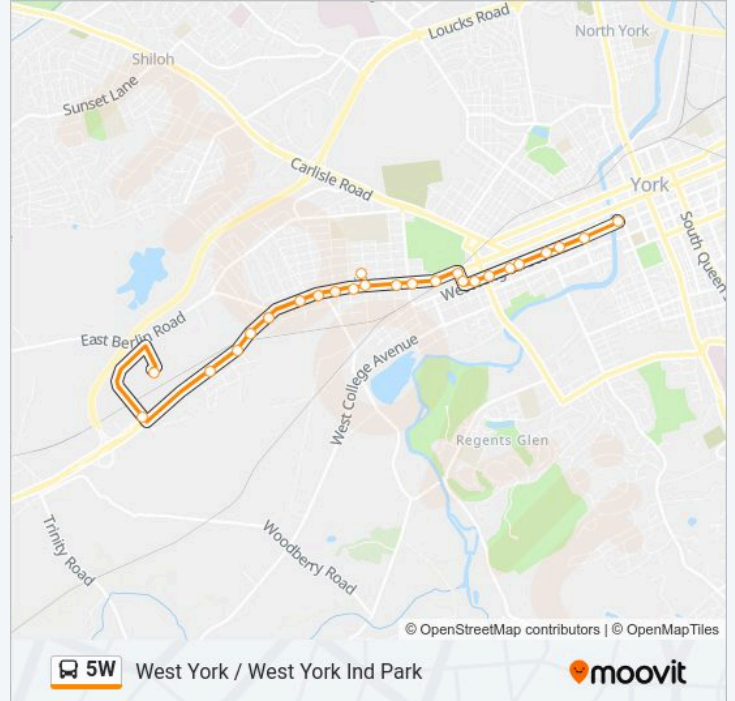

Use the Moovit App to find the closest 5W bus station near you and find out when is the next 5W bus arriving.

Direction: 5w Downtown

25 stops

[VIEW LINE SCHEDULE](#)

- West York Industrial Park
- Zarfoss Dr. at Gillespie Dr. Ib.
- 3142 W. Market Street
- W. Market St. at Hull Dr. Ib.
- W. Market St. at John St. Ib.
- W. Market St. at Hoffman Ln. Ib.
- W. Market St. at Gotwalt St. Ib.
- W. Market St. at Oxford St. Ib.
- W Market St at S Diamond St Ib.
- W. Market St. at Clinton St. Ib.
- W Philadelphia St at Sumner St
- Sumner St. at W. Market St. Ib.
- W. Market St. at Adams St. Ib.
- W. Market St. at Highland Ave. Ib.
- 1226 W. Market St. Ib.
- W. Market St. at Overbrook St. Ib.
- W. King St. at Overbrook St. Ib.
- W. King St. at Dewey St. Ib.
- W King St at Richland Ave Ib.
- W. King St. at Royal St. Ib.
- W. King St. at S. Belvidere Ave. Ib.

5W bus Info

Direction: 5w Downtown

Stops: 25

Trip Duration: 15 min

Line Summary:

W. King St. at Cedar St. Ib.

W. King St. at Hartley St. Ib.

W. King St. at Penn St. Ib.

York Transfer Center

Direction: 5w West York

19 stops

[VIEW LINE SCHEDULE](#)

York Transfer Center

W. Princess St. at Newberry St. Ob.

W. Princess St. at Penn St. Ob.

W. Princess St. at Hartley St. Ob.

5W bus Info

Direction: 5w West York

Stops: 19

Trip Duration: 12 min

Line Summary:

W Philadelphia St at Sumner St

Direction: 5w Downtown

15 stops