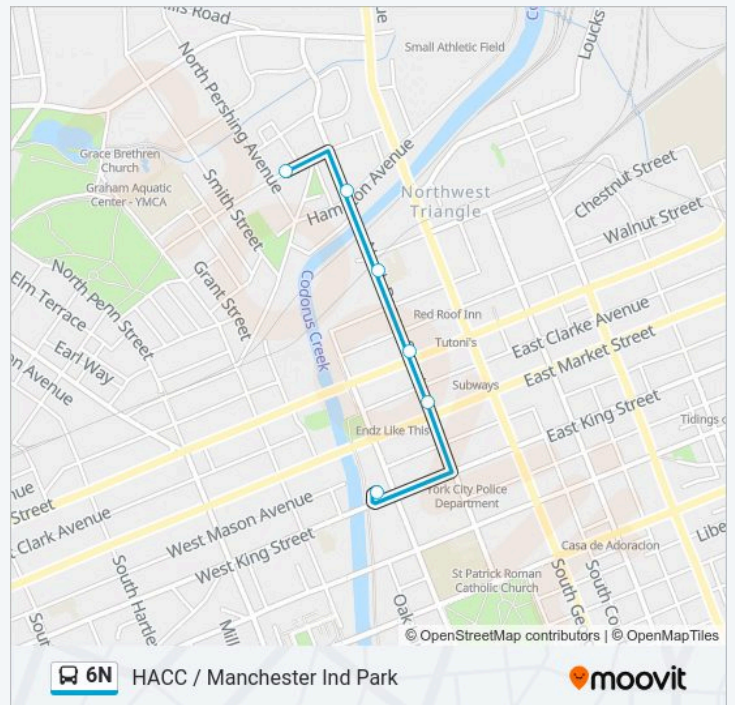

Direction: 6n Espresso Way

39 stops

[VIEW LINE SCHEDULE](#)

- York Transfer Center
- N. Beaver St. at Market St. Ob.
- N. Beaver St. at Philadelphia St.
- N. Beaver St. at North St. Ob.
- N. Beaver St. at Hamilton St. Ob.
- Jefferson Ave. at Pershing Ave. Ob.
- N. Pershing Ave. at Front St. Ob.
- N. Pershing Ave. at Parkway Blvd.
- Parkway Blvd. at Newberry St. Ob.
- Pennsylvania Ave. at Priority Rd.
- Pennsylvania Ave. at June St. Ob.
- Pennsylvania Ave. at Kelly Dr. Ob.
- Pennsylvania Ave. at Fireside Rd.
- York Covid-19 Vaccination Site
- Pennsylvania Ave at Crossroads Sc Nb
- Neu Rd. at Pennsylvania Ave.
- 767 Vogelsong Rd
- Borom Rd. at Vogelsong Rd.
- Borom Rd. at Clugston Rd.
- 1605 Clugston Rd
- Smile Way at Monocacy Rd. Ob.

Direction: 6n Jeff & Persh

6 stops

[VIEW LINE SCHEDULE](#)

York Transfer Center

N. Beaver St. at Market St. Ob.

N. Beaver St. at Philadelphia St.

N. Beaver St. at North St. Ob.

N. Beaver St. at Hamilton St. Ob.

Jefferson Ave. at Pershing Ave. Ob.

Tuesday	Not Operational
Wednesday	Not Operational
Thursday	Not Operational
Friday	Not Operational
Saturday	10:00 PM
Sunday	6:00 PM

6N bus Info

Direction: 6n Jeff & Persh

Stops: 6

Trip Duration: 7 min

Line Summary:

Direction: 6n Downtown

21 stops

[VIEW LINE SCHEDULE](#)

Hacc Campus Ycip

Lutheran Home Ob.