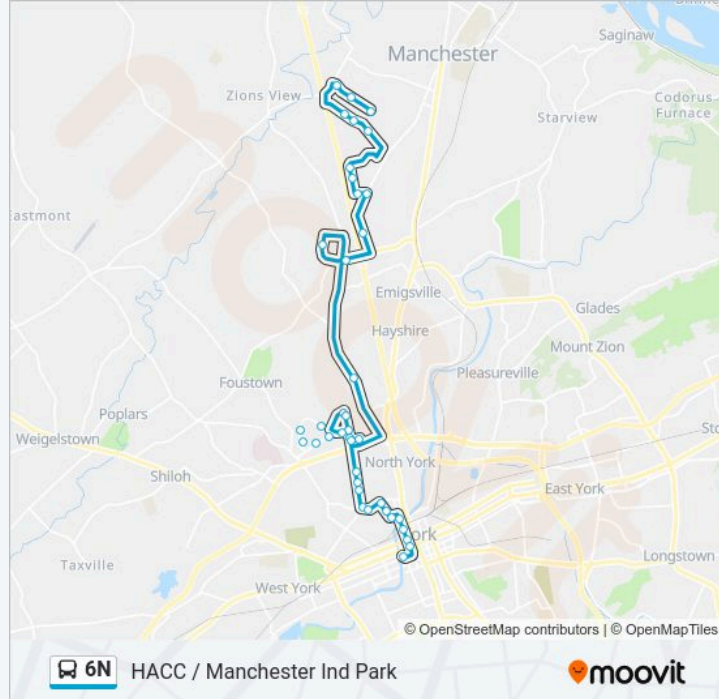

Direction: 6n Espresso Way

39 stops

[VIEW LINE SCHEDULE](#)

- York Transfer Center
- N. Beaver St. at Market St. Ob.
- N. Beaver St. at Philadelphia St.
- N. Beaver St. at North St. Ob.
- N. Beaver St. at Hamilton St. Ob.
- Jefferson Ave. at Pershing Ave. Ob.
- N. Pershing Ave. at Front St. Ob.
- N. Pershing Ave. at Parkway Blvd.
- Parkway Blvd. at Newberry St. Ob.
- Pennsylvania Ave. at Priority Rd.
- Pennsylvania Ave. at June St. Ob.
- Pennsylvania Ave. at Kelly Dr. Ob.
- Pennsylvania Ave. at Fireside Rd.
- York Covid-19 Vaccination Site
- Pennsylvania Ave at Crossroads Sc Nb
- Neu Rd. at Pennsylvania Ave.
- 767 Vogelsong Rd
- Borom Rd. at Vogelsong Rd.
- Borom Rd. at Clugston Rd.
- 1605 Clugston Rd
- Smile Way at Monocacy Rd. Ob.

Grumbacher Rd. at Winship Rd. Ob.

Grumbacher Rd. Ob.

Willow Springs Ln. at Bartlett Dr.

555 Willow Springs Ln.

631 Willow Springs Ln. Ob.

Espresso Way at Ollie's

3201 Espresso Way

3001 Espresso Way

Direction: 6n Hacc Downtown

46 stops

[VIEW LINE SCHEDULE](#)

3001 Espresso Way

Willow Springs Ln. at Board Rd.

Board Rd. at Merino Dr.

Board Rd. at Loucks St.

Loucks St. at George St.

Direction: 6n Jeff & Persh

6 stops

[VIEW LINE SCHEDULE](#)

York Transfer Center

N. Beaver St. at Market St. Ob.

N. Beaver St. at Philadelphia St.

N. Beaver St. at North St. Ob.

N. Beaver St. at Hamilton St. Ob.