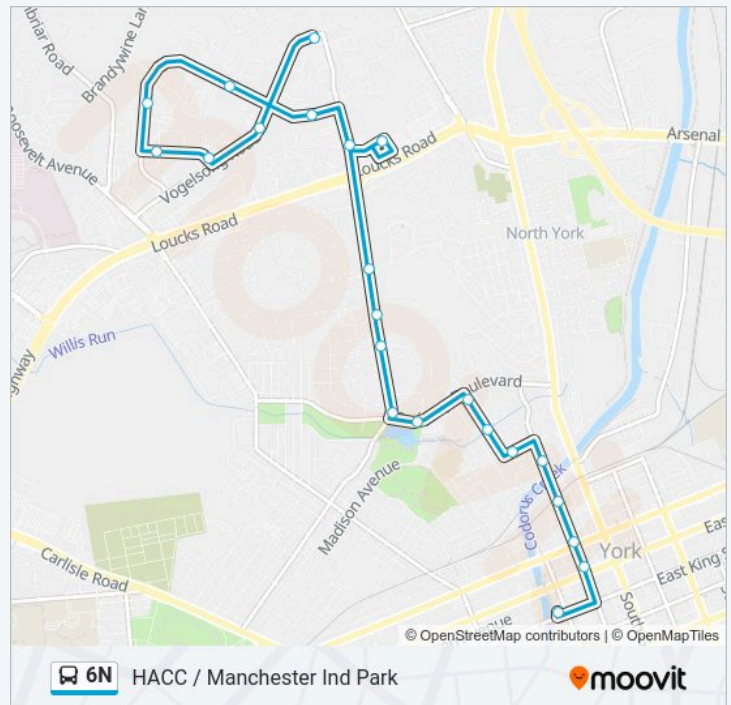

N. George St. at Gas Aly. Ib.

W. Philadelphia St. at Beaver St.

York Transfer Center

Direction: 6n Hacc

22 stops

[VIEW LINE SCHEDULE](#)

York Transfer Center

N. Beaver St. at Market St. Ob.

N. Beaver St. at Philadelphia St.

N. Beaver St. at North St. Ob.

N. Beaver St. at Hamilton St. Ob.

Jefferson Ave. at Pershing Ave. Ob.

N. Pershing Ave. at Front St. Ob.

N. Pershing Ave. at Parkway Blvd.

Parkway Blvd. at Newberry St. Ob.

Pennsylvania Ave. at Priority Rd.

Pennsylvania Ave. at June St. Ob.

Pennsylvania Ave. at Kelly Dr. Ob.

Pennsylvania Ave. at Fireside Rd.

York Covid-19 Vaccination Site

Pennsylvania Ave at Crossroads Sc Nb

Neu Rd. at Pennsylvania Ave.

767 Vogelsong Rd

Borom Rd. at Vogelsong Rd.

Borom Rd. at Clugston Rd.

1605 Clugston Rd

Smile Way at Monocacy Rd. Ob.

Hacc Campus Ycip

6N bus Time Schedule

6n Hacc Route Timetable:

Monday	7:30 AM-7:00 PM
Tuesday	7:30 AM-7:00 PM
Wednesday	7:30 AM-7:00 PM
Thursday	7:30 AM-7:00 PM
Friday	7:30 AM-7:00 PM
Saturday	7:00 AM-9:00 PM
Sunday	9:00 AM-5:00 PM

6N bus Info

Direction: 6n Hacc

Stops: 22

Trip Duration: 22 min

Line Summary:

6N bus Time Schedule

6n Jeff & Persh Route Timetable:

Monday	Not Operational

Direction: 6n Jeff & Persh

6 stops

[VIEW LINE SCHEDULE](#)