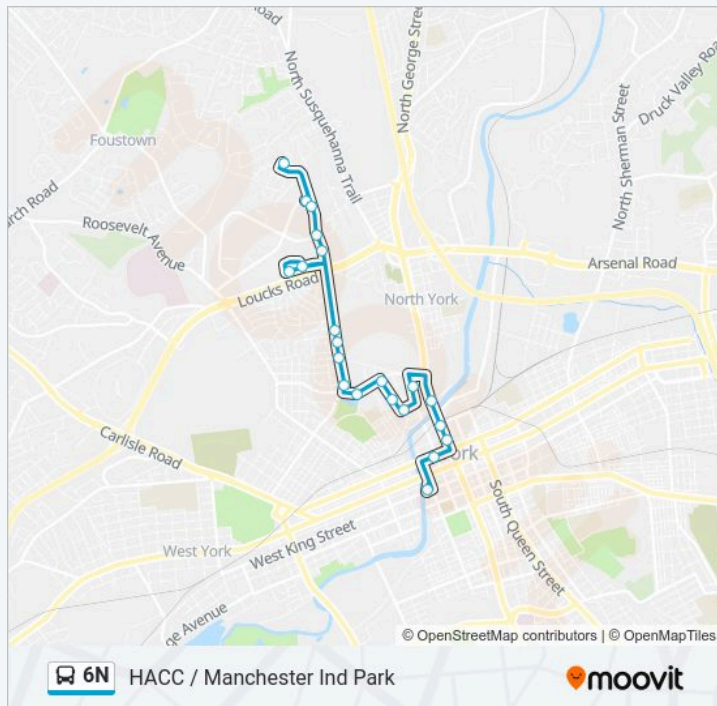

Direction: 6n Espresso Way

39 stops

[VIEW LINE SCHEDULE](#)

- York Transfer Center
- N. Beaver St. at Market St. Ob.
- N. Beaver St. at Philadelphia St.
- N. Beaver St. at North St. Ob.
- N. Beaver St. at Hamilton St. Ob.
- Jefferson Ave. at Pershing Ave. Ob.
- N. Pershing Ave. at Front St. Ob.
- N. Pershing Ave. at Parkway Blvd.
- Parkway Blvd. at Newberry St. Ob.
- Pennsylvania Ave. at Priority Rd.
- Pennsylvania Ave. at June St. Ob.
- Pennsylvania Ave. at Kelly Dr. Ob.
- Pennsylvania Ave. at Fireside Rd.
- York Covid-19 Vaccination Site
- Pennsylvania Ave at Crossroads Sc Nb
- Neu Rd. at Pennsylvania Ave.
- 767 Vogelsong Rd
- Borom Rd. at Vogelsong Rd.
- Borom Rd. at Clugston Rd.
- 1605 Clugston Rd
- Smile Way at Monocacy Rd. Ob.

Direction: 6n Jeff & Persh

6 stops

[VIEW LINE SCHEDULE](#)

York Transfer Center

N. Beaver St. at Market St. Ob.

N. Beaver St. at Philadelphia St.

N. Beaver St. at North St. Ob.

N. Beaver St. at Hamilton St. Ob.

Jefferson St. at N. Pershing Ave.

N. Beaver St. at Lincoln Dr. Ib.

N. George St. at Jefferson Ave Ib.

N. George St. at North St. Ib.

N. George St. at Gas Aly. Ib.

W. Philadelphia St. at Beaver St.

York Transfer Center

6N bus Info

Direction: 6n Downtown

Stops: 21

Trip Duration: 18 min

Line Summary:

Direction: 6n Hacc

21 stops

[VIEW LINE SCHEDULE](#)