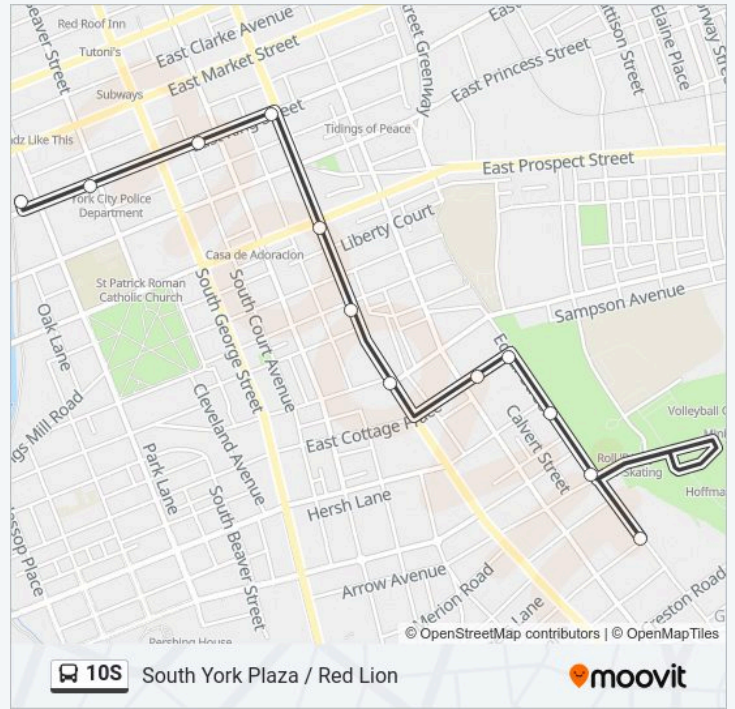

10S bus Info

Direction: 10s Red Lion

Stops: 40

Trip Duration: 48 min

Line Summary:

Pauline Dr. at S. Queen St. Ob.

South York Plaza

Pauline Dr. at S. Queen St. Ib.

First Ave. at Charles St. Ob.

W. Broadway at Railroad Ln.

Direction: 10s Edgar Square

12 stops

[VIEW LINE SCHEDULE](#)

York Transfer Center

W King St. at Beaver St. Ob.

E. King St. at Court St. Ob.

10S bus Time Schedule

10s Edgar Square Route Timetable:

Monday	9:30 PM
Tuesday	9:30 PM
Wednesday	9:30 PM
Thursday	9:30 PM
Friday	9:30 PM
Saturday	9:30 PM
Sunday	5:30 PM

10S bus Info

Direction: 10s Edgar Square

Stops: 12

Trip Duration: 10 min

Edgar St. at Rockdale Ave. Ob.

Edgar St. at Irving Rd. Ob.

Line Summary:

Direction: 10s Downtown

46 stops

[VIEW LINE SCHEDULE](#)