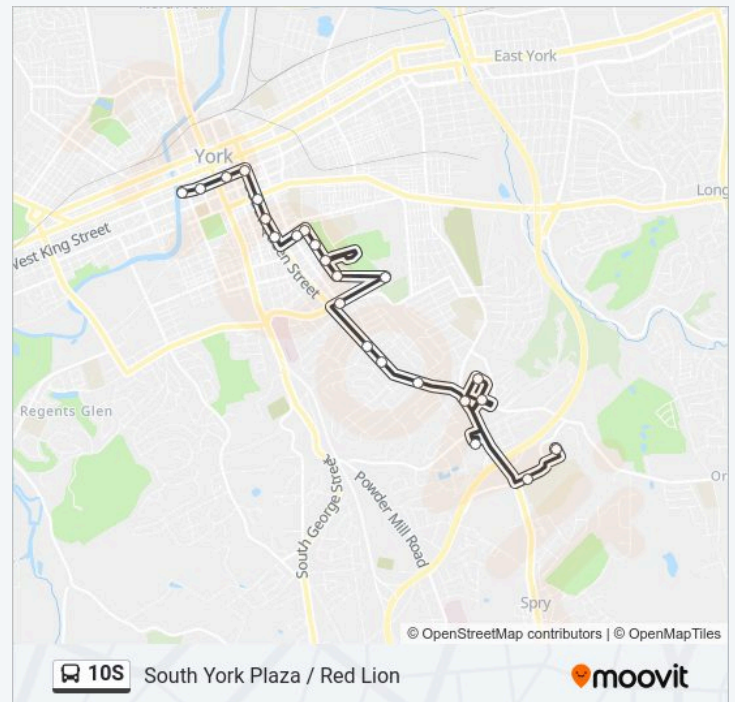

First Ave. at Charles St. Ob.

W. Broadway at Railroad Ln.

Direction: 10s Edgar Square

12 stops

[VIEW LINE SCHEDULE](#)

York Transfer Center

W King St. at Beaver St. Ob.

E. King St. at Court St. Ob.

Stops: 12

Trip Duration: 10 min

Edgar St. at Rockdale Ave. Ob.

Edgar St. at Irving Rd. Ob.

Line Summary:

Direction: 10s Downtown

46 stops

[VIEW LINE SCHEDULE](#)

10S bus Info

Direction: 10s Downtown

Stops: 46

Trip Duration: 48 min

Line Summary:

St. Charles Way (Dialysis)

301 St. Charles Way Ib.

308 St. Charles Way Nefrology Ob.

Sunday 9:30 AM-4:30 PM

10S bus Info

Direction: 10s S York Plaza

Stops: 23

Trip Duration: 26 min

Line Summary:

10S bus time schedules and route maps are available in an offline PDF at moovitapp.com. Use the Moovit App to see live bus times, train schedule or subway schedule, and step-by-step directions for all public transit in Lancaster.