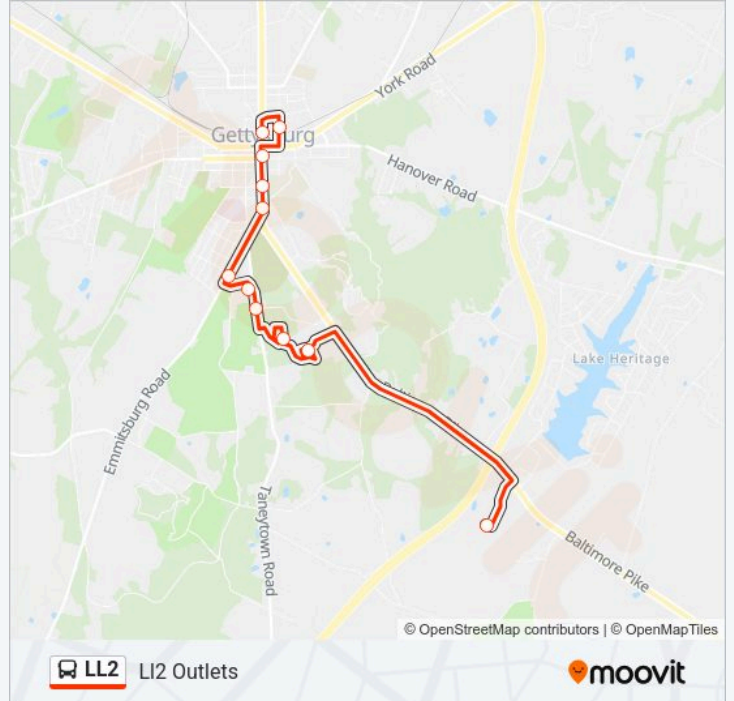

**Direction: LI2 Outlets**

11 stops

[VIEW LINE SCHEDULE](#)

Gettysburg Transfer Center

Stratton St. at Foth Alley Ob.

Baltimore St. at Middle St. Ob.

Baltimore St. at Breckenridge St.

Baltimore St. at Locust St. Ob.

Steinwehr Ave.At King St. Ob..

National Cemetery Parking

Hunt Avenue Lot

Parking Lot No 3

Gettysburg National Military Park

Outlets at Gettysburg

**LL2 bus Time Schedule**

LI2 Outlets Route Timetable:

### Direction: LI2 Downtown

12 stops

[VIEW LINE SCHEDULE](#)

- Outlets at Gettysburg
- Outlets 2nd Stop
- Gettysburg National Military Park
- Parking Lot 3 Ob.
- Hunt Ave Parking Nb
- National Cemetery Parking
- Steinwehr Ave. at King St. Ib.
- Steinwehr Ave. at Queen St. Ib.
- Baltimore St. at Breckenridge St.
- Baltimore St. at Middle St. Ib.
- David Wills House
- Gettysburg Transfer Center