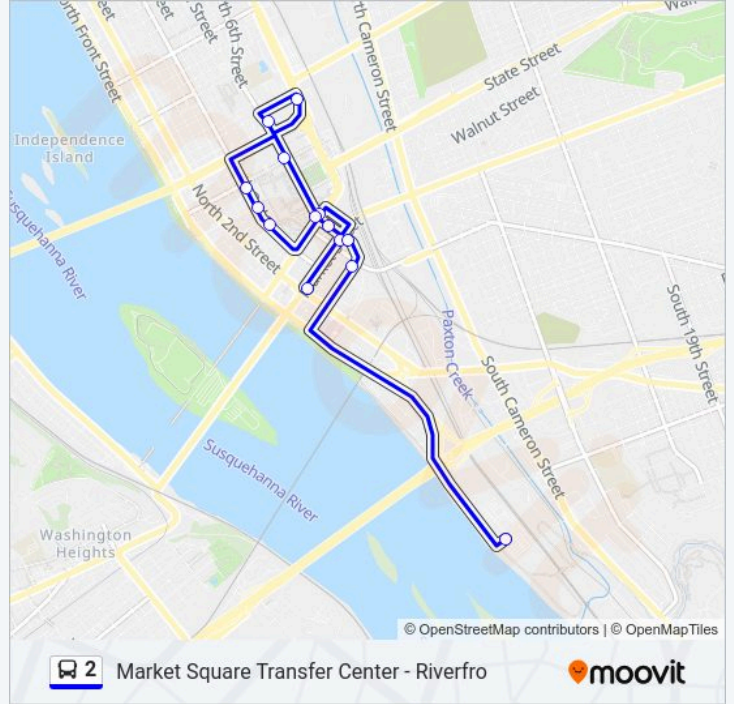

### 2 bus Info

**Direction:** Riverfront Office Complex - Market Squar

**Stops:** 7

**Trip Duration:** 10 min

**Line Summary:**

**Direction: Market Square Transfer Center - Riverfro**

14 stops

[VIEW LINE SCHEDULE](#)

- Market Square Transfer Center
- Harrisburg Transportation Center (Market
- Walnut St & Commonwealth Ave
- N 3rd St Opp. Pine St
- N 3rd St & State St
- N 3rd St & North St
- N 6th St & Boas St Nb
- N 7th St & Boas St (L&I)
- Commonwealth Ave & North St (Keystone Bu
- Commonwealth Ave & Walnut St
- Aberdeen St & Strawberry St
- Harrisburg Transportation Center (Aberde
- Chestnut St & S 4th St
- Riverfront Office Complex

**2 bus Time Schedule**

Market Square Transfer Center - Riverfro Route  
Timetable:

Monday	6:30 AM-4:15 PM
Tuesday	6:30 AM-4:15 PM
Wednesday	6:30 AM-4:15 PM
Thursday	6:30 AM-4:15 PM
Friday	6:30 AM-4:15 PM
Saturday	Not Operational
Sunday	Not Operational

**2 bus Info**

**Direction:** Market Square Transfer Center - Riverfro  
**Stops:** 14  
**Trip Duration:** 15 min  
**Line Summary:**

2 bus time schedules and route maps are available in an offline PDF at [moovitapp.com](https://moovitapp.com). Use the Moovit App to see live bus times, train schedule or subway schedule, and step-by-step directions for all public transit in Lancaster.