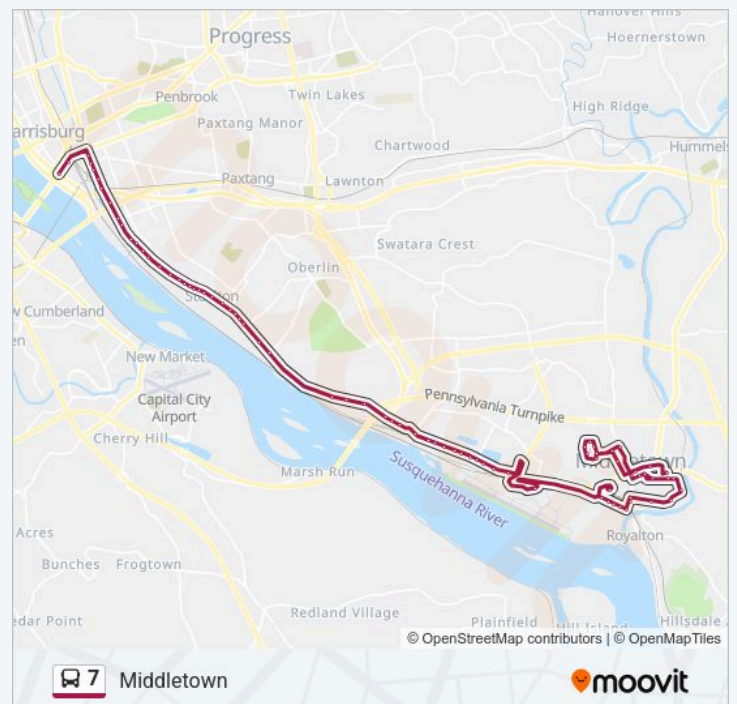

N Front St Opp. Lincoln St

N Front St Opp. Adams St

7 bus Time Schedule

Market Square Transfer Center - Mid-Town Route
Timetable:

Monday	5:15 AM-7:15 PM
Tuesday	5:15 AM-7:15 PM
Wednesday	5:15 AM-7:15 PM
Thursday	5:15 AM-7:15 PM
Friday	5:15 AM-7:15 PM
Saturday	7:00 AM-7:00 PM
Sunday	Not Operational

7 bus Info

Direction: Market Square Transfer Center - Mid-Town
Stops: 77

Trip Duration: 65 min

Line Summary:

N Front St & Pine St

S Front St & Walnut St (Rite-Aid)

S Front St Opp. Swatara St

S Front St Opp. Chestnut St