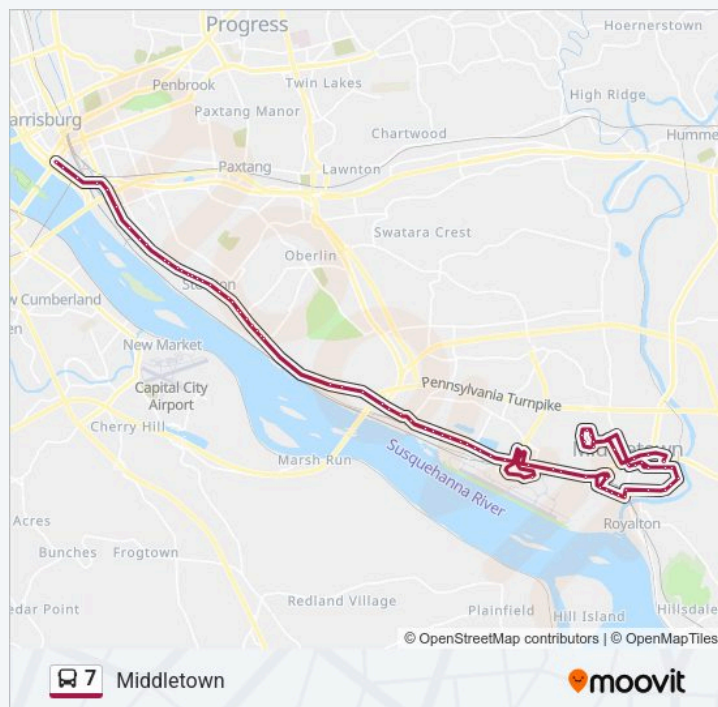

Penn State Harrisburg - Stop A

Penn State Harrisburg - Stop B

Penn State Harrisburg - Stop C

Penn State Harrisburg - Stop D

Penn State - Olmsted Dr Opp. Wharton Ave

N Union St & Main St

N Union St & Water St

E Water St & N Pine St

E Water St & Spruce St

Conewago St & N Race St

Conewago St & Adelia St

Pineford Dr & Hoffer St

Pineford Dr Opp. Hemlock Hall

Pineford Dr Opp. Kenwood Building

Adelia St & Pineford Dr

E Emaus St & Race St

S Union St Opp. Brown St

S Union St & Ann St

Ann St & S Catherine St

Ann St & S Wood St

Ann St & S Lawrence St

Ann St & Grant St

Middletown Amtrak

W Harrisburg Pike & First St

W Harrisburg Pike @ Middletown Home

W Harrisburg Pike & Rosedale Ave

W Harrisburg Pike @ Linden Centre

Harrisburg International Airport

W Harrisburg Pike & Tioga Ave

W Harrisburg Pike & Florentine St

W Harrisburg Pike @ Highspire Plaza

W Harrisburg Pike & White House Ln

Sunday

Not Operational

7 bus Info

Direction: Mid-Town Plaza @ Giant - Market Square
T

Stops: 78

Trip Duration: 63 min

Line Summary: