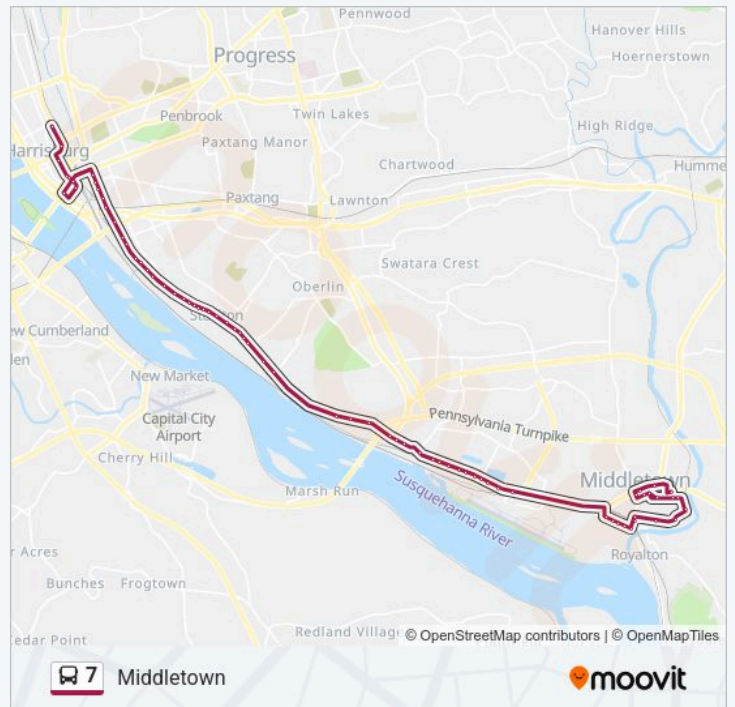

S Front St & Mohn St

Saturday

Not Operational

Sunday

Not Operational

7 bus Info

Direction: N 7th St & Basin St (Pheaa) - Mid-Town P

Stops: 73

Trip Duration: 70 min

Line Summary:

S Front St Opp. Dupont St

S Front St Opp. Chambers St

S Front St Opp. Felton St

S Front St Opp. R St

S Front St Opp. T St

2nd St & Wetzel St