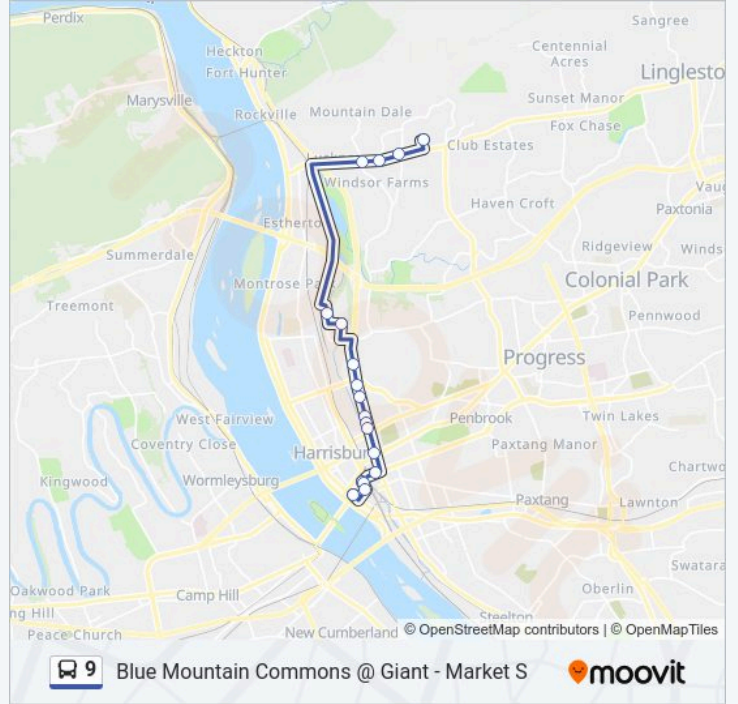

Use the Moovit App to find the closest 9 bus station near you and find out when is the next 9 bus arriving.

Direction: Market Square Transfer Center - Blue Mou

20 stops

[VIEW LINE SCHEDULE](#)

- Market Square Transfer Center
- Harrisburg Transportation Center (Market
- Market St Opp. N 9th St
- N Cameron St & Forster St
- N Cameron St & Herr St
- N Cameron St & Verbeke St
- N Cameron St & Calder St
- N Cameron St & Reily Rd
- N Cameron St & Kelker St
- N Cameron St & Muench St
- N Cameron St Opp. Farm Show
- Hacc - West Parking Lot
- Hacc Dr Opp. Credit Union Pl (Psecu)
- Wildwood Park - South Lot
- Wildwood Park - Middle Lot
- Wildwood Park - North Lot
- Linglestown Rd & Fargreen Rd
- Linglestown Rd Opp. Deer Path Rd
- Linglestown Rd & Crooked Hill Rd
- Blue Mountain Commons @ Giant

9 bus Info

Direction: Market Square Transfer Center - Blue Mou

Stops: 20

Trip Duration: 32 min

Line Summary:

Direction: Blue Mountain Commons @ Giant - Market S

18 stops

[VIEW LINE SCHEDULE](#)

- Blue Mountain Commons @ Giant
- Linglestown Rd & Crooked Hill Rd
- Linglestown Rd & Deer Path Rd
- Linglestown Rd & Fargreen Rd
- Hacc - West Parking Lot
- Hacc Dr Opp. Credit Union Pl (Psecu)
- N Cameron St @ Farm Show
- N Cameron St Opp. Budget Bakery
- N Cameron St & Kelker St
- N Cameron St & Calder St
- N Cameron St Opp. Verbeke St
- N Cameron St & Cumberland St
- N Cameron St & Goodwill Dr (Fs)
- Market St & 10th St
- Market St & Aberdeen St (Bus Lane)
- Harrisburg Transportation Center (Aberde
- Chestnut St & S 4th St
- Market Square Transfer Center

9 bus Info

Direction: Blue Mountain Commons @ Giant - Market S

Stops: 18

Trip Duration: 21 min

Line Summary:

9 bus time schedules and route maps are available in an offline PDF at moovitapp.com. Use the Moovit App to see live bus times, train schedule or subway schedule, and step-by-step directions for all public transit in Lancaster.