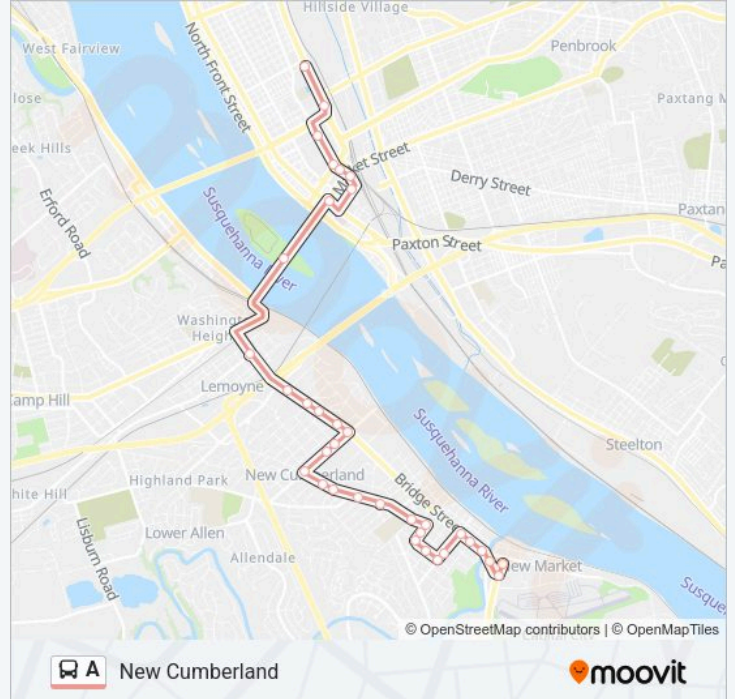

Brandt Ave & 16th St

Brandt Ave & 15th St

Brandt Ave & Barbara St

Brandt Ave & Terrace Dr

Brandt Ave & 9th St

Brandt Ave & Beacon Hill Rd

Reno Ave & 5th St

5th St & Geary Ave

5th St & Eutaw Ave

Eutaw & 4th St

Eutaw Ave & 3rd St

3rd St & Geary Ave

Bridge St & 3rd St

Bridge St & 2nd St

Bridge St & Front St

Bridge St & Miramar St

Fairview Plaza @ Santander Bank Parking

Fairview Plaza

Direction: Fairview Plaza - N 7th St & Basin St (Ph

29 stops

[VIEW LINE SCHEDULE](#)

Fairview Plaza

Bridge St & 3rd St

3rd St & Reno Ave

Eutaw Ave & 3rd St

Eutaw Ave & 4th St

Eutaw Ave & 5th St

5th St & Geary Ave

5th St & Reno Ave

16th St & Brandt Ave

16th St & Bridge St

Bridge St & Bailey St

A bus Time Schedule

Fairview Plaza - N 7th St & Basin St (Ph Route
Timetable:

Monday	6:15 AM-7:00 AM
Tuesday	6:15 AM-7:00 AM
Wednesday	6:15 AM-7:00 AM
Thursday	6:15 AM-7:00 AM
Friday	6:15 AM-7:00 AM
Saturday	Not Operational
Sunday	Not Operational

A bus Info

Direction: Fairview Plaza - N 7th St & Basin St (Ph

Stops: 29

Trip Duration: 23 min

Line Summary: