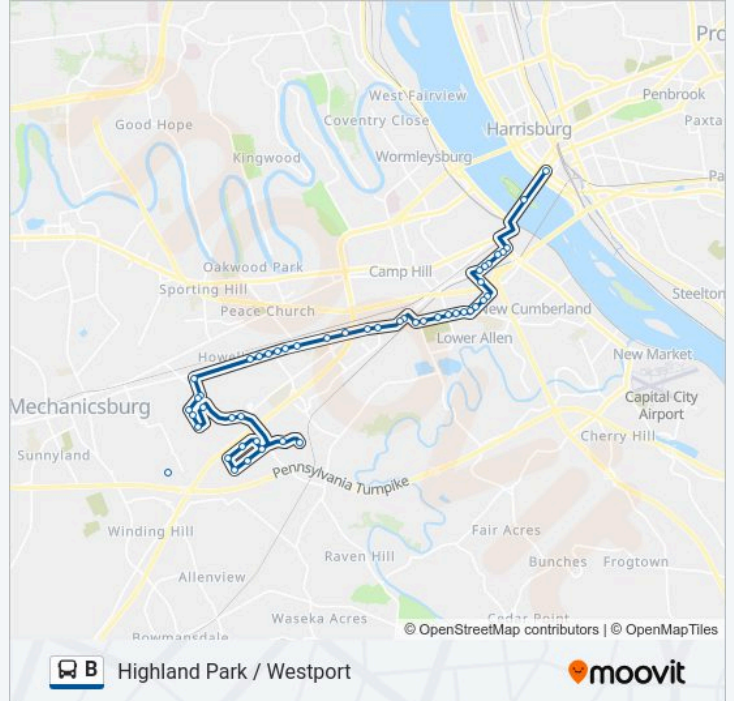

**B bus Info**

**Direction:** Market Square Transfer Center - Westport

**Stops:** 49

**Trip Duration:** 45 min

**Line Summary:**

Gettysburg Rd & Spera Dr

Gettysburg Rd & 28th St

Gettysburg Rd & 30th St

Weis Markets (Simpson Ferry Rd)

Wesley Dr & Royal Dr

Winston Dr & Royal Dr

Royal Dr & Lancaster Blvd

Lancaster Blvd Opp. Encompass Health Hos

Wilson Rd & Lancaster Blvd (Lifecare Hos

Wilson Ln & Sheely Ln

Wesley Dr Opp. Century Dr

Upper Allen Business Park

Wesley Dr & Woodland St (Outbound)

Ritter Rd @ Hampton Hotel (Stop 1)

Ritter Rd @ #1020 (Stop 2)

Ritter Rd @ #5050 (Stop 3)

Louise Dr Opp. Scott St

Louise Dr @ Members 1st Bank

Louise Dr Opp. Ritter Rd (Erie Insurance

Westport Dr Opp. Pheaa

Westport Dr Cul-De-Sac

**Direction: N 7th St & Basin St (Pheaa) - Westport D**

55 stops

[VIEW LINE SCHEDULE](#)

**B bus Time Schedule**

N 7th St & Basin St (Pheaa) - Westport D Route  
Timetable: