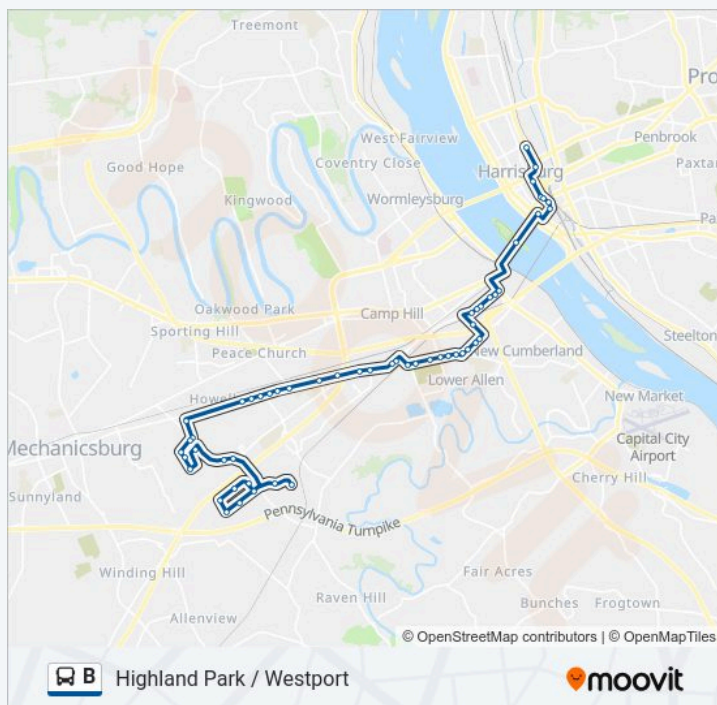

Carlisle Rd & S 19th St

Carlisle Rd & S 20th St

Carlisle Rd & Orchard Rd

Lower Allen Shopping Center

Gettysburg Rd & Spera Dr

Gettysburg Rd & 28th St

Gettysburg Rd & 30th St

Simpson Ferry Rd & Linda Ln

### B bus Info

**Direction:** N 7th St & Basin St (Pheaa) - Westport D

**Stops:** 55

**Trip Duration:** 57 min

**Line Summary:**

E Main St & St. Johns Church Rd

E Main St & High St

E Main St Opp. S Spruce St

Wilson Rd & Lancaster Blvd (Lifecare Hos

Wilson Ln & Sheely Ln

Wesley Dr Opp. Century Dr

Wesley Dr & Woodland St (Outbound)

Ritter Rd @ Hampton Hotel (Stop 1)

Ritter Rd @ #1020 (Stop 2)

Ritter Rd @ #5050 (Stop 3)

Louise Dr Opp. Scott St

Louise Dr @ Members 1st Bank

Louise Dr Opp. Ritter Rd (Erie Insurance

Westport Dr Opp. Pheaa

Westport Dr Cul-De-Sac

**Direction: Westport Dr Cul-De-Sac - Market Square T**

49 stops

[VIEW LINE SCHEDULE](#)