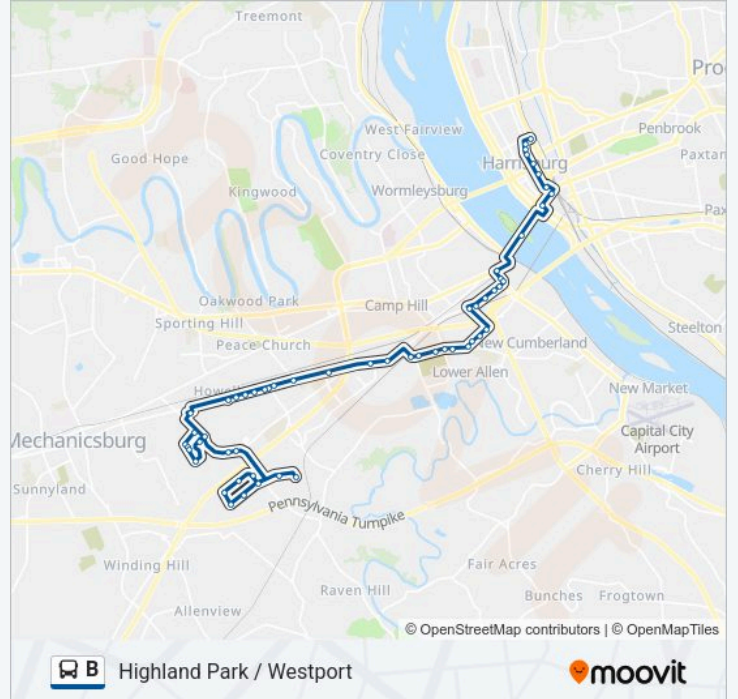

Wilson Ln & Sheely Ln

Weis Markets (Simpson Ferry Rd)

S West Ave & W Main St

Washington Ave & W Main St

W Main St & Rupp Ave

W Main St & Eberly Ave

Main St & Market St (Shiremanstown)

E Main St & Locust St

E Main St & S Spruce St

E Main St & St Johns Church Rd

Simpson Ferry Rd & Lower Allen Dr

Gettysburg Rd Opp. 29th St

Gettysburg Rd & Schuylkill Ave

Carlisle Rd & Orchard Rd

Carlisle Rd Opp. S 20th St

Carlisle Rd Opp. S 19th St

Carlisle Rd & Creek Rd

Carlisle Rd Opp. Grace Church

Lowther Rd & Commercial Dr

Lowther Rd & Manchester Rd

Lowther Rd & Norman Rd

Lowther Rd Opp. Letchworth Rd

Hummel Ave & Peach St

Hummel Ave & S 9th St

Hummel Ave & S 7th St

Hummel Ave & S 5th St

Hummel Ave & S 4th St

Hummel Ave & S 3rd St

Bosler Ave & S 3rd St

Market St & 3rd St (Lemoyne)

City Island (South Side Shelter)

Market Square Transfer Center