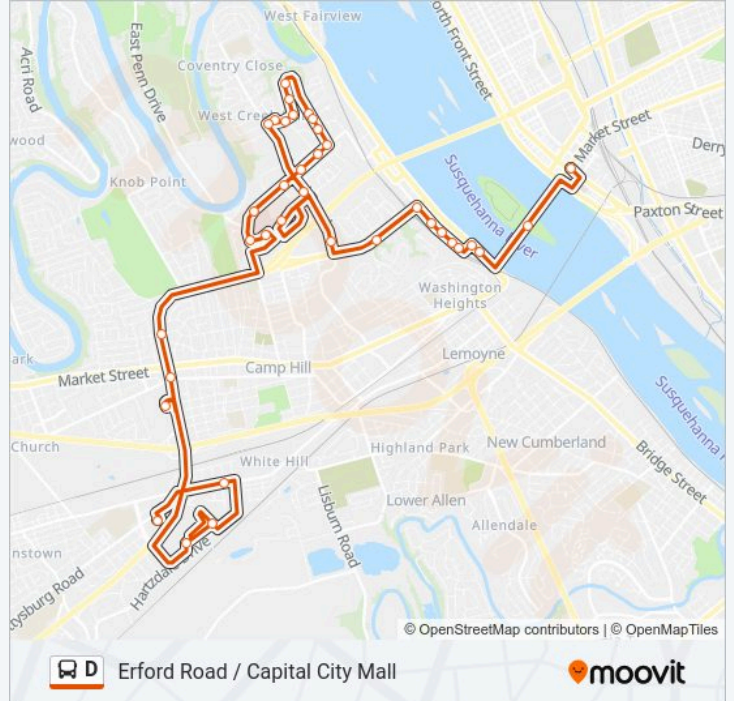

Use the Moovit App to find the closest D bus station near you and find out when is the next D bus arriving.

Direction: Lower Allen Commons - Market Square Tran

36 stops

[VIEW LINE SCHEDULE](#)

- Lower Allen Commons
- Gettysburg Rd Opp. 29th St
- Walmart (Capital City Mall)
- Capital City Mall
- Camp Hill Mall (Barnes & Noble)
- N 32nd St Opp. E Trindle Rd
- N 32nd St & Lincoln St
- Holy Spirit Hospital
- Holy Spirit Hospital Dr Opp. Ridge Rd
- Popular Church Rd. at Center St. Eb.
- Poplar Church Rd Past House Ave
- Erford Rd & Meadow Dr
- Meadow Dr & Mallard Rd
- Echo Rd & W Foxcroft Dr
- Echo Rd & Rupley Rd
- Rupley Rd Opp. Thomas Rd
- Rupley Rd Opp. Grant Dr
- Yverdon Dr Opp. E Crestwood Dr
- Rupley Rd & Yverdon Dr
- Yverdon Dr & Old Orchard Ln

D bus Info

Direction: Lower Allen Commons - Market Square Tran

Stops: 36

Trip Duration: 45 min

Line Summary:

Yverdon Dr & Poplar Church Rd
 Poplar Church Rd & W Foxcroft Dr
 Poplar Church Rd Opp. Hunter Ln
 Erford Rd @ Camp Hill Commons
 Susquehanna View Apartments
 Erford Rd Opp. Harrisburg Academy
 Walnut St & Riverview Rd
 N 2nd St & Walnut St (Wormleysburg)
 N 2nd St & Ferry St (Wormleysburg)
 S 2nd St Opp. Locust St (Wormleysburg)
 S 2nd St & Market St (Wormleysburg)
 S 2nd St & 3rd Ave (Wormleysburg)
 Poplar St & S Front St (Wormleysburg)
 S Front St & Houck St (Wormleysburg)
 City Island (South Side Shelter)
 Market Square Transfer Center

Direction: N 7th St & Basin St (Pheaa) - Lower Alle

47 stops

[VIEW LINE SCHEDULE](#)

N 7th St & Basin St (Pheaa)
 N 7th St & Boas St (L&I)
 Commonwealth Ave & North St (Keystone Bu
 Commonwealth Ave & Walnut St
 Aberdeen St & Strawberry St
 Harrisburg Transportation Center (Aberde
 Chestnut St & S 4th St
 Market Square Transfer Center
 City Island (North Side Shelter)
 S Front St Opp. Houck St
 Poplar St & S Front St (Wormleysburg)
 S 2nd St & 3rd Ave (Wormleysburg)
 S 2nd St & Market St (Wormleysburg)