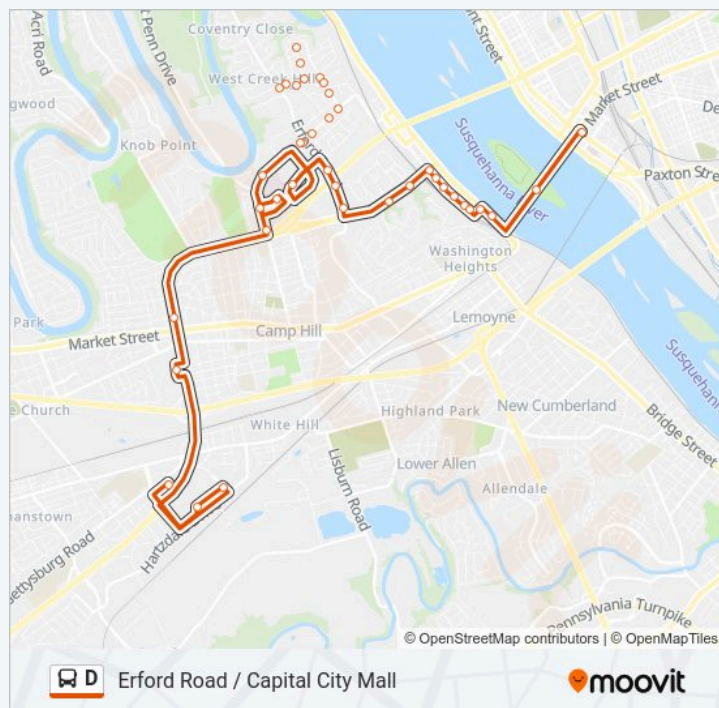

Use the Moovit App to find the closest D bus station near you and find out when is the next D bus arriving.

Direction: Lower Allen Commons - Market Square Tran

36 stops

[VIEW LINE SCHEDULE](#)

- Lower Allen Commons
- Gettysburg Rd Opp. 29th St
- Walmart (Capital City Mall)
- Capital City Mall
- Camp Hill Mall (Barnes & Noble)
- N 32nd St Opp. E Trindle Rd
- N 32nd St & Lincoln St
- Holy Spirit Hospital
- Holy Spirit Hospital Dr Opp. Ridge Rd
- Popular Church Rd. at Center St. Eb.
- Poplar Church Rd Past House Ave
- Erford Rd & Meadow Dr
- Meadow Dr & Mallard Rd
- Echo Rd & W Foxcroft Dr
- Echo Rd & Rupley Rd
- Rupley Rd Opp. Thomas Rd
- Rupley Rd Opp. Grant Dr
- Yverdon Dr Opp. E Crestwood Dr
- Rupley Rd & Yverdon Dr
- Yverdon Dr & Old Orchard Ln

D bus Time Schedule

Market Square Transfer Center - Lower AI Route
Timetable:

Monday	8:15 AM-3:15 PM
Tuesday	8:15 AM-3:15 PM
Wednesday	8:15 AM-3:15 PM
Thursday	8:15 AM-3:15 PM
Friday	8:15 AM-3:15 PM
Saturday	8:45 AM-4:15 PM
Sunday	Not Operational

D bus Info

Direction: Market Square Transfer Center - Lower AI

Stops: 39

Trip Duration: 32 min

Line Summary:

Yverdon Dr & Poplar Church Rd
Poplar Church Rd & W Foxcroft Dr
Poplar Church Rd Opp. Hunter Ln
Poplar Church Rd. at Erford Shelter
Popular Church Rd. at Center St. Wb.
N 21st St & Ridge Rd
Holy Spirit Hospital
N 21st St & Parkside Rd
N 32nd St & Walnut St
Camp Hill Mall (Barnes & Noble)
Walmart (Capital City Mall)
Capital City Mall
Lower Allen Commons

Direction: Lower Allen Commons - N 7th St & Basin S

45 stops

[VIEW LINE SCHEDULE](#)

Lower Allen Commons
Gettysburg Rd Opp. 29th St
Walmart (Capital City Mall)
Capital City Mall
Camp Hill Mall (Barnes & Noble)
N 32nd St Opp. E Trindle Rd
N 32nd St & Lincoln St
Holy Spirit Hospital
Holy Spirit Hospital Dr Opp. Ridge Rd
Highmark Blue Shield (Camp Hill)
Popular Church Rd. at Center St. Eb.
Poplar Church Rd Past House Ave
Erford Rd & Meadow Dr
Meadow Dr & Mallard Rd
Echo Rd & W Foxcroft Dr