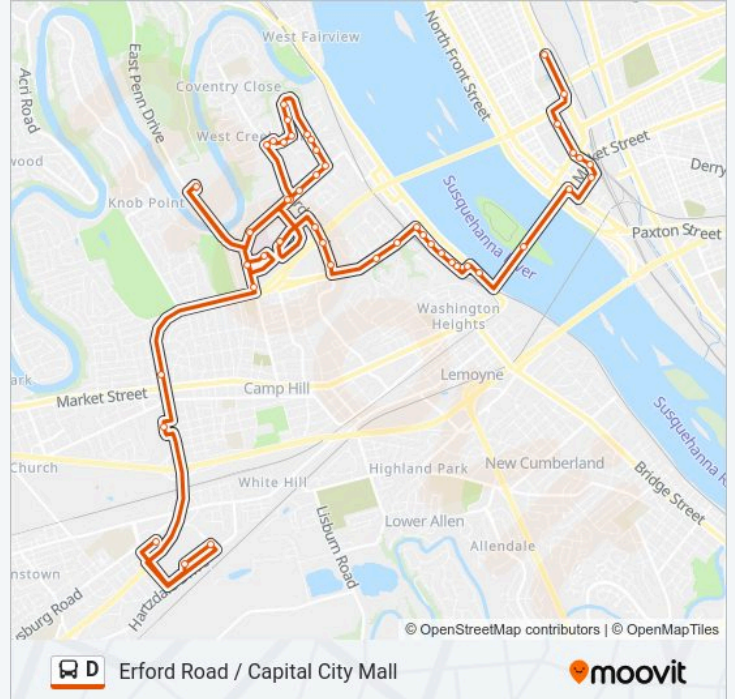

Use the Moovit App to find the closest D bus station near you and find out when is the next D bus arriving.

Direction: Lower Allen Commons - Market Square Tran

36 stops

[VIEW LINE SCHEDULE](#)

- Lower Allen Commons
- Gettysburg Rd Opp. 29th St
- Walmart (Capital City Mall)
- Capital City Mall
- Camp Hill Mall (Barnes & Noble)
- N 32nd St Opp. E Trindle Rd
- N 32nd St & Lincoln St
- Holy Spirit Hospital
- Holy Spirit Hospital Dr Opp. Ridge Rd
- Popular Church Rd. at Center St. Eb.
- Poplar Church Rd Past House Ave
- Erford Rd & Meadow Dr
- Meadow Dr & Mallard Rd
- Echo Rd & W Foxcroft Dr
- Echo Rd & Rupley Rd
- Rupley Rd Opp. Thomas Rd
- Rupley Rd Opp. Grant Dr
- Yverdon Dr Opp. E Crestwood Dr
- Rupley Rd & Yverdon Dr
- Yverdon Dr & Old Orchard Ln

N 21st St & Ridge Rd

Holy Spirit Hospital

N 21st St & Parkside Rd

N 32nd St & Walnut St

Camp Hill Mall (Barnes & Noble)

Walmart (Capital City Mall)

Capital City Mall

Lower Allen Commons

Direction: Market Square Transfer Center - Lower AI

39 stops

[VIEW LINE SCHEDULE](#)

Market Square Transfer Center

City Island (North Side Shelter)

S Front St Opp. Houck St

Poplar St & S Front St (Wormleysburg)

D bus Info

Direction: Lower Allen Commons - N 7th St & Basin S

Stops: 45

Trip Duration: 59 min

Line Summary:

Echo Rd & Rupley Rd

Rupley Rd Opp. Thomas Rd

Rupley Rd Opp. Grant Dr