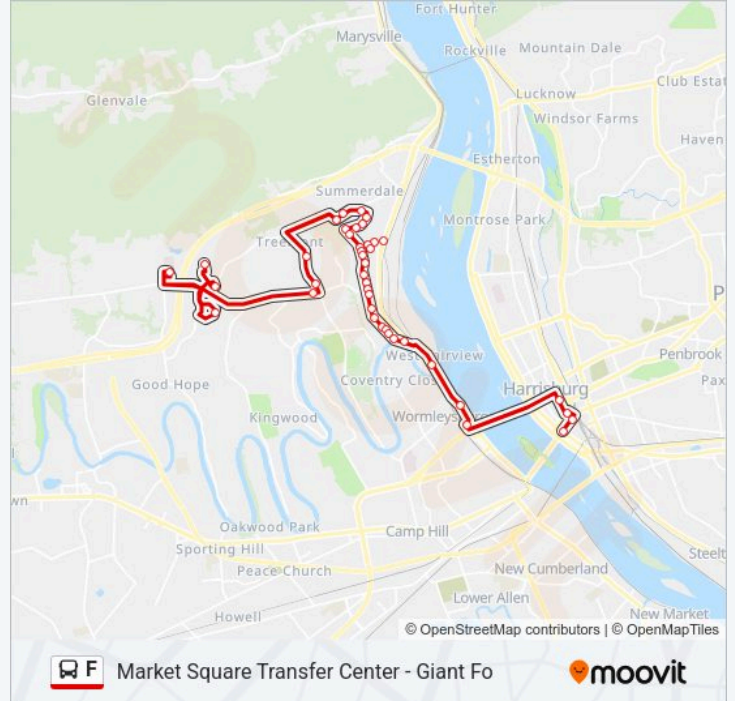

F bus Info

Direction: Market Square Transfer Center - Giant Fo

Stops: 41

Trip Duration: 44 min

Line Summary:

N Enola Dr & Columbia Rd

N Enola Dr & Shady Ln

E Shady Ln & Beaver Ave

College Hill Rd & B St

College Hill Road & Raymond Rd

College Hill Rd & N Enola Dr

Salt Rd & Shady Ln

Pennsboro Commons

Wertzville Rd Opp. Cvs

Pinnaclehealth - West Shore Hospital

Hampden Medical Center

Weis Store (Enola)

Giant Food Stores (Marketplace Way - Eno)

Direction: Giant Food Stores (Marketplace Way - Eno)

43 stops

[VIEW LINE SCHEDULE](#)

Giant Food Stores (Marketplace Way - Eno)

Weis Store (Enola)

Hampden Medical Center

Pinnaclehealth - West Shore Hospital

Wertzville Rd @ Cvs

Pennsboro Commons

Salt Rd & Shady Ln

Market Square Transfer Center - Giant Food Stores

F bus Time Schedule

Giant Food Stores (Marketplace Way - Eno Route)
Timetable: