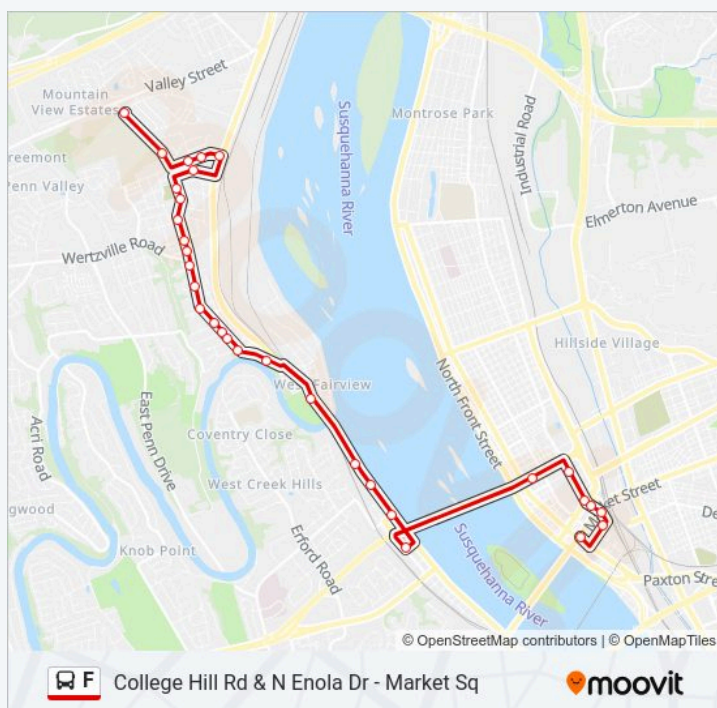

Monday	6:15 AM-7:15 AM
Tuesday	6:15 AM-7:15 AM
Wednesday	6:15 AM-7:15 AM
Thursday	6:15 AM-7:15 AM
Friday	6:15 AM-7:15 AM
Saturday	Not Operational
Sunday	Not Operational

F bus Info

Direction: College Hill Rd & N Enola Dr - Market Sq

Stops: 31

Trip Duration: 29 min

Line Summary:

Commonwealth Ave & North St (Keystone Bu

Commonwealth Ave & Walnut St

Aberdeen St & Strawberry St

Harrisburg Transportation Center (Aberde

Chestnut St & S 4th St